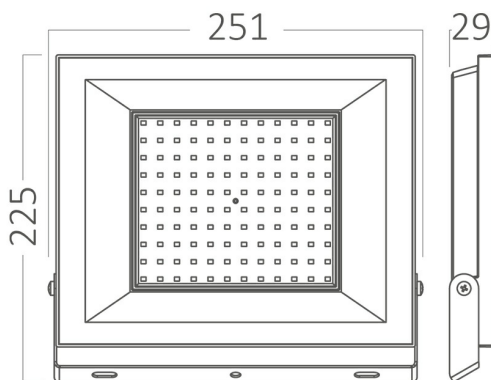

## PRODUCT DATASHEET

MODEL NO BT66-09131

DESCRIPTION BRY-FLOOD-CF-100W-BLC-6500K-IP65-LED FLOODLIGHT

Luminare is intended to use in outdoor applications