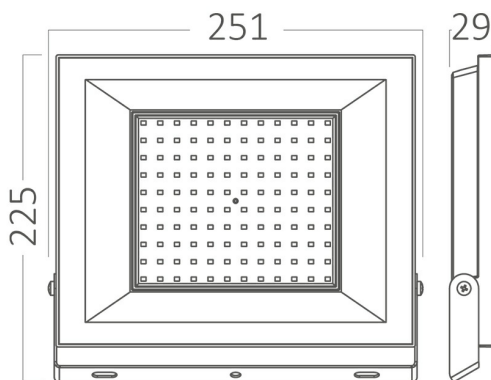

PRODUCT DATASHEET

MODEL NO BT66-09131

DESCRIPTION BRY-FLOOD-CF-100W-BLC-6500K-IP65-LED FLOODLIGHT

Luminare is intended to use in outdoor applications

General Characteristics

Model No	:	BT66-09131
Main Family	:	Outdoor Lighting
Sub Family	:	LED Floodlight
Type	:	Floodlight
Body Color	:	Black
Lamp Shape	:	Non-Directional
Dimmable	:	Not-Dimmable
Light Source	:	LED
Warranty	:	2 years
Class	:	Class I
IP	:	IP65
IK	:	IK05

Electrical Characteristics

Voltage	:	220-240V
Power Factor	:	>0,9
Material	:	Aluminium
Working Temperature	:	-20 C+40 C
Frequency	:	50-60 Hz
Lifetime (at 2.7 h/day)	:	20000 h

Product Characteristics

Wattage	:	100 w
Color Temperature	:	6500K
Quse Lumen	:	11000 lm
Color Rendering Index (CRI)	:	>80
Energy Efficiency Level	:	E
Beam Angle	:	120° Degrees
Color Category	:	Cool White