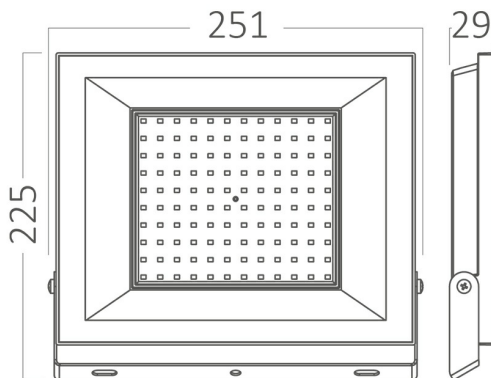

## PRODUCT DATASHEET

MODEL NO BT66-09111

DESCRIPTION BRY-FLOOD-CF-100W-BLC-4000K-IP65-LED FLOODLIGHT

Luminare is intended to use in outdoor applications