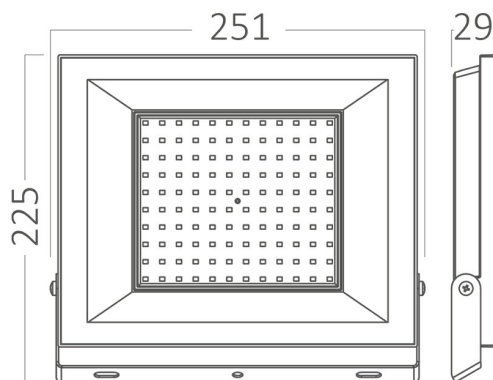

PRODUCT DATASHEET

MODEL NO BT66-09111

DESCRIPTION BRY-FLOOD-CF-100W-BLC-4000K-IP65-LED FLOODLIGHT

Luminare is intended to use in outdoor applications

General Characteristics

Model No	:	BT66-09111
Main Family	:	Outdoor Lighting
Sub Family	:	LED Floodlight
Type	:	Floodlight
Body Color	:	Black
Lamp Shape	:	Non-Directional
Dimmable	:	Not-Dimmable
Light Source	:	LED
Warranty	:	2 years
Class	:	Class I
IP	:	IP65
IK	:	IK05

Electrical Characteristics

Voltage	:	220-240V
Power Factor	:	>0,9
Material	:	Aluminium
Working Temperature	:	-20 C+40 C
Frequency	:	50-60 Hz
Lifetime (at 2.7 h/day)	:	20000 h

Product Characteristics

Wattage	:	100 w
Color Temperature	:	4000K
Quse Lumen	:	11000 lm
Color Rendering Index (CRI)	:	>80
Energy Efficiency Level	:	E
Beam Angle	:	120° Degrees
Color Category	:	Natural White