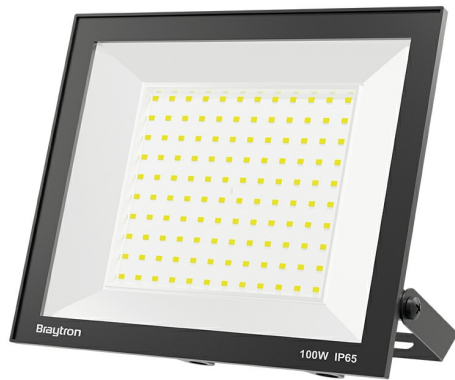

PRODUCT DATASHEET

MODEL NO BT66-09111

DESCRIPTION BRY-FLOOD-CF-100W-BLC-4000K-IP65-LED FLOODLIGHT

Luminare is intended to use in outdoor applications

General Characteristics

Model No	:	BT66-09111
Main Family	:	Outdoor Lighting
Sub Family	:	LED Floodlight
Type	:	Floodlight
Body Color	:	Black
Lamp Shape	:	Non-Directional
Dimmable	:	Not-Dimmable
Light Source	:	LED
Warranty	:	2 years
Class	:	Class I
IP	:	IP65
IK	:	IK05

Electrical Characteristics

Voltage	:	220-240V
Power Factor	:	>0,9
Material	:	Aluminium
Working Temperature	:	-20 C+40 C
Frequency	:	50-60 Hz
Lifetime (at 2.7 h/day)	:	20000 h

Product Characteristics

Wattage	:	100 w
Color Temperature	:	4000K
Quse Lumen	:	11000 lm
Color Rendering Index (CRI)	:	>80
Energy Efficiency Level	:	E
Beam Angle	:	120° Degrees
Color Category	:	Natural White