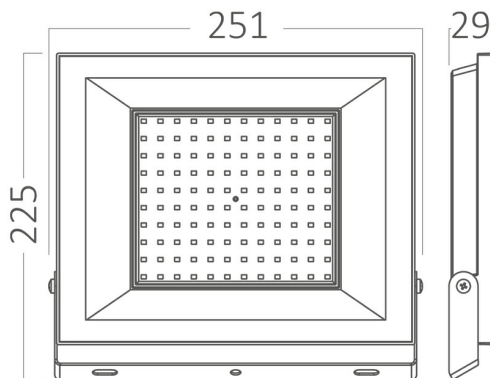

PRODUCT DATASHEET

MODEL NO BT66-09101

DESCRIPTION BRY-FLOOD-CF-100W-BLC-3000K-IP65-LED FLOODLIGHT

Luminare is intended to use in outdoor applications

General Characteristics

| | | |
|--------------|---|------------------|
| Model No | : | BT66-09101 |
| Main Family | : | Outdoor Lighting |
| Sub Family | : | LED Floodlight |
| Type | : | Floodlight |
| Body Color | : | Black |
| Lamp Shape | : | Non-Directional |
| Dimmable | : | Not-Dimmable |
| Light Source | : | LED |
| Warranty | : | 2 years |
| Class | : | Class I |
| IP | : | IP65 |
| IK | : | IK05 |

Product Characteristics

| | | |
|-----------------------------|---|--------------|
| Wattage | : | 100 w |
| Color Temperature | : | 3000K |
| Quse Lumen | : | 11000 lm |
| Color Rendering Index (CRI) | : | >80 |
| Energy Efficiency Level | : | E |
| Beam Angle | : | 120° Degrees |
| Color Category | : | Warm White |