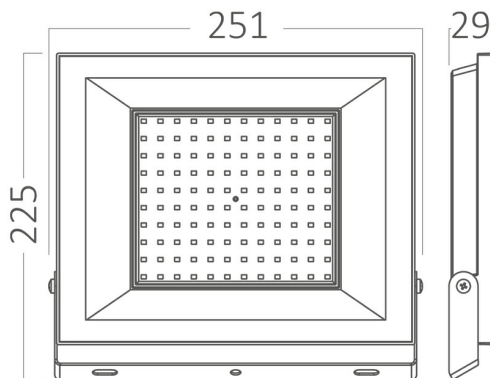

PRODUCT DATASHEET

MODEL NO BT66-09101

DESCRIPTION BRY-FLOOD-CF-100W-BLC-3000K-IP65-LED FLOODLIGHT

Luminare is intended to use in outdoor applications

General Characteristics

Model No	:	BT66-09101
Main Family	:	Outdoor Lighting
Sub Family	:	LED Floodlight
Type	:	Floodlight
Body Color	:	Black
Lamp Shape	:	Non-Directional
Dimmable	:	Not-Dimmable
Light Source	:	LED
Warranty	:	2 years
Class	:	Class I
IP	:	IP65
IK	:	IK05

Electrical Characteristics

Lifetime	:	20000 h
Voltage	:	220-240V
Power Factor	:	>0,9
Material	:	Aluminium
Working Temperature	:	-20 C+40 C
Frequency	:	50-60 Hz

Product Characteristics

Wattage	:	100 w
Color Temperature	:	3000K
Quse Lumen	:	11000 lm
Color Rendering Index (CRI)	:	>80
Energy Efficiency Level	:	E
Beam Angle	:	120° Degrees
Color Category	:	Warm White