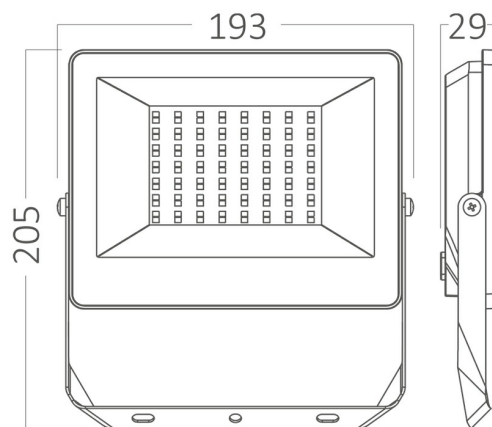

PRODUCT DATASHEET

MODEL NO BT66-05091

DESCRIPTION BRY-FLOOD-CF-50W-BLC-RGB-IP65-LED FLOODLIGHT

REMOTE

Luminare is intended to use in outdoor applications

BRAYTRON SRL

Bulaverdul iuliu maniu, Nr.616, Sector 6, 061129, Bucuresti-ROMANIA