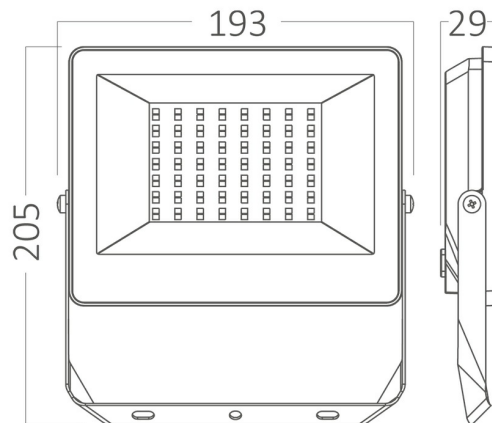

Braytron

PRODUCT DATASHEET

MODEL NO BT66-05091

DESCRIPTION BRY-FLOOD-CF-50W-BLC-RGB-IP65-LED FLOODLIGHT

Luminare is intended to use in outdoor applications

BRAYTRON SRL

Bulavardul Iuliu Maniu, Nr.616, Sector 6, 061129, Bucuresti-ROMANIA

Electrical Characteristics

Lifetime	:	20000 h
Voltage	:	220-240V
Power Factor	:	>0,9
Material	:	Aluminium
Working Temperature	:	-20 C+40 C
Frequency	:	50-60 Hz

Package Informations

N.W.	:	11,00 kgs
G.W.	:	12,40 kgs
PCS/CTN	:	20 pcs
Length	:	410 mm
Width	:	410 mm
Height	:	240 mm
EAN	:	5949097743719

Product Characteristics

Wattage	:	50 w
Color Temperature	:	RGB
Color Rendering Index (CRI)	:	>80
Energy Efficiency Level	:	E
Beam Angle	:	120° Degrees
Color Category	:	RGB

Dimensions & Weight

P. Length	:	193 mm
P. Width	:	29 mm
P. Height	:	205 mm
Weight	:	550 gr