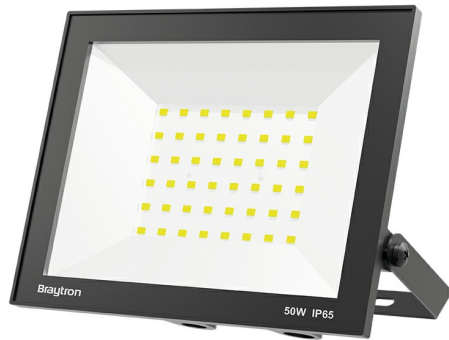

PRODUCT DATASHEET

MODEL NO BT66-05031

DESCRIPTION BRY-FLOOD-CF-50W-BLC-6500K-IP65-LED FLOODLIGHT

Luminare is intended to use in outdoor applications

General Characteristics

Model No	:	BT66-05031
Main Family	:	Outdoor Lighting
Sub Family	:	LED Floodlight
Type	:	Floodlight
Body Color	:	Black
Lamp Shape	:	Non-Directional
Dimmable	:	Not-Dimmable
Light Source	:	LED
Warranty	:	2 years
Class	:	Class I
IP	:	IP65
IK	:	IK05

Electrical Characteristics

Voltage	:	220-240V
Power Factor	:	>0,9
Material	:	Aluminium
Working Temperature	:	-20 C+40 C
Frequency	:	50-60 Hz
Lifetime (at 2.7 h/day)	:	20000 h

Product Characteristics

Wattage	:	50 w
Color Temperature	:	6500K
Quse Lumen	:	5500 lm
Color Rendering Index (CRI)	:	>80
Energy Efficiency Level	:	E
Beam Angle	:	120° Degrees
Color Category	:	Cool White