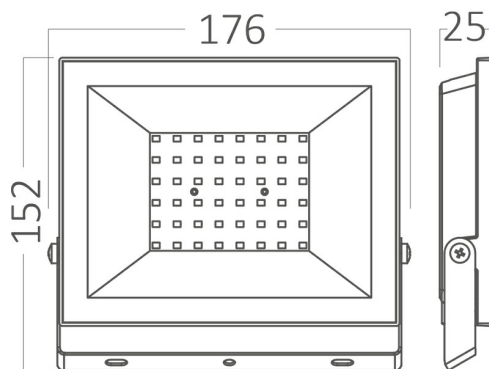

PRODUCT DATASHEET

MODEL NO BT66-05031

DESCRIPTION BRY-FLOOD-CF-50W-BLC-6500K-IP65-LED FLOODLIGHT

Luminare is intended to use in outdoor applications

General Characteristics

Model No	:	BT66-05031
Main Family	:	Outdoor Lighting
Sub Family	:	LED Floodlight
Type	:	Floodlight
Body Color	:	Black
Lamp Shape	:	Non-Directional
Dimmable	:	Not-Dimmable
Light Source	:	LED
Warranty	:	2 years
Class	:	Class I
IP	:	IP65
IK	:	IK05