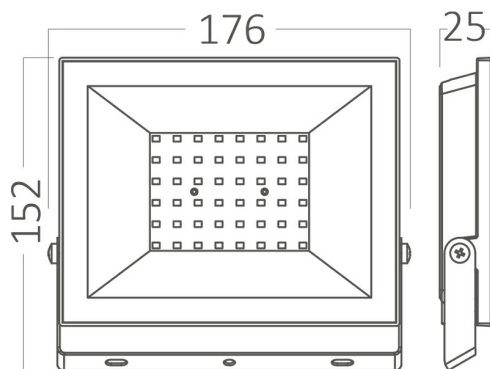

Braytron

PRODUCT DATASHEET

MODEL NO BT66-05031

DESCRIPTION BRY-FLOOD-CF-50W-BLC-6500K-IP65-LED FLOODLIGHT

Luminare is intended to use in outdoor applications

BRAYTRON SRL

Bulavardul Iuliu Maniu, Nr.616, Sector 6, 061129, Bucuresti-ROMANIA

Electrical Characteristics

Lifetime	:	20000 h
Voltage	:	220-240V
Power Factor	:	>0,9
Material	:	Aluminium
Working Temperature	:	-20 C+40 C
Frequency	:	50-60 Hz

Package Informations

N.W.	:	7,00 kgs
G.W.	:	8,30 kgs
PCS/CTN	:	20 pcs
Length	:	375 mm
Width	:	325 mm
Height	:	190 mm
EAN	:	5949097743634

Dimensions & Weight

P. Length	:	176 mm
P. Width	:	25 mm
P. Height	:	152 mm
Weight	:	350 gr