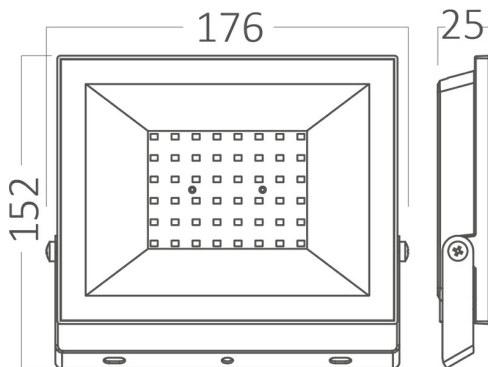

PRODUCT DATASHEET

MODEL NO BT66-05031

DESCRIPTION BRY-FLOOD-CF-50W-BLC-6500K-IP65-LED FLOODLIGHT

Luminare is intended to use in outdoor applications

General Characteristics

| | | |
|--------------|---|------------------|
| Model No | : | BT66-05031 |
| Main Family | : | Outdoor Lighting |
| Sub Family | : | LED Floodlight |
| Type | : | Floodlight |
| Body Color | : | Black |
| Lamp Shape | : | Non-Directional |
| Dimmable | : | Not-Dimmable |
| Light Source | : | LED |
| Warranty | : | 2 years |
| Class | : | Class I |
| IP | : | IP65 |
| IK | : | IK05 |