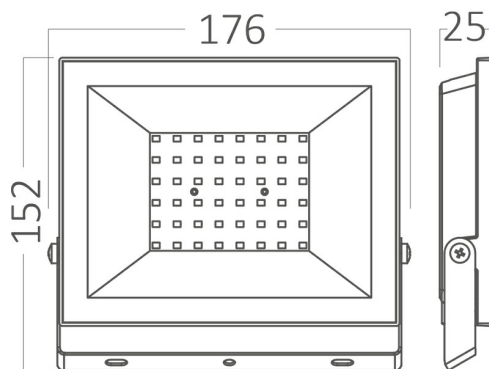

PRODUCT DATASHEET

MODEL NO BT66-05011

DESCRIPTION BRY-FLOOD-CF-50W-BLC-4000K-IP65-LED FLOODLIGHT

Luminare is intended to use in outdoor applications

General Characteristics

Model No	:	BT66-05011
Main Family	:	Outdoor Lighting
Sub Family	:	LED Floodlight
Type	:	Floodlight
Body Color	:	Black
Lamp Shape	:	Non-Directional
Dimmable	:	Not-Dimmable
Light Source	:	LED
Warranty	:	2 years
Class	:	Class I
IP	:	IP65
IK	:	IK05

Electrical Characteristics

Voltage	:	220-240V
Power Factor	:	>0,9
Material	:	Aluminium
Working Temperature	:	-20 C+40 C
Frequency	:	50-60 Hz
Lifetime (at 2.7 h/day)	:	20000 h

Product Characteristics

Wattage	:	50 w
Color Temperature	:	4000K
Quse Lumen	:	5500 lm
Color Rendering Index (CRI)	:	>80
Energy Efficiency Level	:	E
Beam Angle	:	120° Degrees
Color Category	:	Natural White