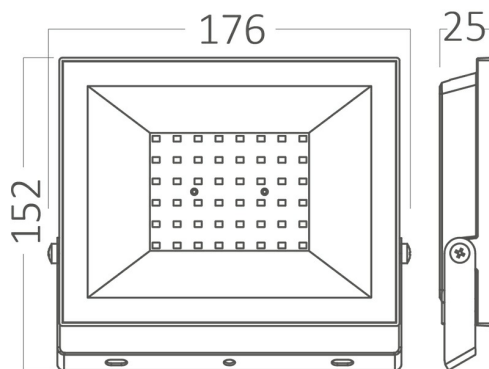

PRODUCT DATASHEET

MODEL NO BT66-05011

DESCRIPTION BRY-FLOOD-CF-50W-BLC-4000K-IP65-LED FLOODLIGHT

Luminare is intended to use in outdoor applications

General Characteristics

Model No	:	BT66-05011
Main Family	:	Outdoor Lighting
Sub Family	:	LED Floodlight
Type	:	Floodlight
Body Color	:	Black
Lamp Shape	:	Non-Directional
Dimmable	:	Not-Dimmable
Light Source	:	LED
Warranty	:	2 years
Class	:	Class I
IP	:	IP65
IK	:	IK05

Electrical Characteristics

Lifetime	:	20000 h
Voltage	:	220-240V
Power Factor	:	>0,9
Material	:	Aluminium
Working Temperature	:	-20 C+40 C
Frequency	:	50-60 Hz

Product Characteristics

Wattage	:	50 w
Color Temperature	:	4000K
Quse Lumen	:	5500 lm
Color Rendering Index (CRI)	:	>80
Energy Efficiency Level	:	E
Beam Angle	:	120° Degrees
Color Category	:	Natural White