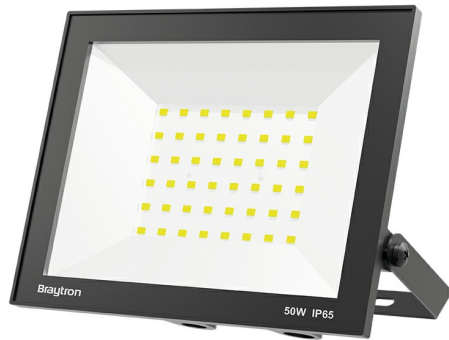

PRODUCT DATASHEET

MODEL NO BT66-05011

DESCRIPTION BRY-FLOOD-CF-50W-BLC-4000K-IP65-LED FLOODLIGHT

Luminare is intended to use in outdoor applications

General Characteristics

Model No	:	BT66-05011
Main Family	:	Outdoor Lighting
Sub Family	:	LED Floodlight
Type	:	Floodlight
Body Color	:	Black
Lamp Shape	:	Non-Directional
Dimmable	:	Not-Dimmable
Light Source	:	LED
Warranty	:	2 years
Class	:	Class I
IP	:	IP65
IK	:	IK05

Electrical Characteristics

Voltage	:	220-240V
Power Factor	:	>0,9
Material	:	Aluminium
Working Temperature	:	-20 C+40 C
Frequency	:	50-60 Hz
Lifetime (at 2.7 h/day)	:	20000 h

Product Characteristics

Wattage	:	50 w
Color Temperature	:	4000K
Quse Lumen	:	5500 lm
Color Rendering Index (CRI)	:	>80
Energy Efficiency Level	:	E
Beam Angle	:	120° Degrees
Color Category	:	Natural White