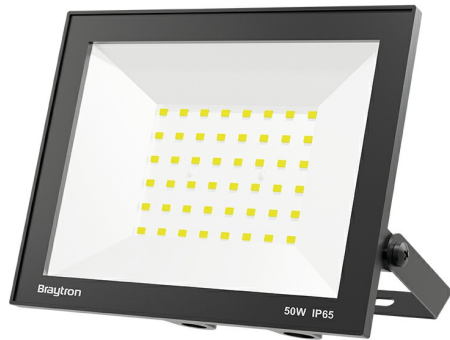

PRODUCT DATASHEET

MODEL NO BT66-05011

DESCRIPTION BRY-FLOOD-CF-50W-BLC-4000K-IP65-LED FLOODLIGHT

Luminare is intended to use in outdoor applications

General Characteristics

Model No	:	BT66-05011
Main Family	:	Outdoor Lighting
Sub Family	:	LED Floodlight
Type	:	Floodlight
Body Color	:	Black
Lamp Shape	:	Non-Directional
Dimmable	:	Not-Dimmable
Light Source	:	LED
Warranty	:	2 years
Class	:	Class I
IP	:	IP65
IK	:	IK05

Electrical Characteristics

Lifetime	:	20000 h
Voltage	:	220-240V
Power Factor	:	>0,9
Material	:	Aluminium
Working Temperature	:	-20 C+40 C
Frequency	:	50-60 Hz

Product Characteristics

Wattage	:	50 w
Color Temperature	:	4000K
Quse Lumen	:	5500 lm
Color Rendering Index (CRI)	:	>80
Energy Efficiency Level	:	E
Beam Angle	:	120° Degrees
Color Category	:	Natural White