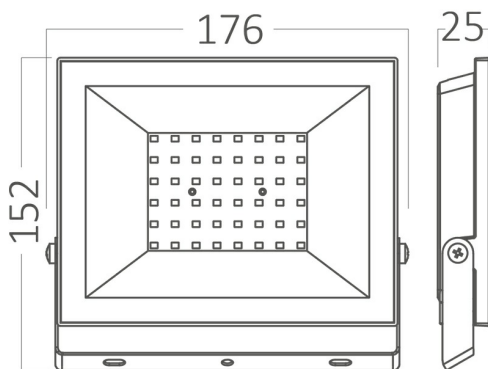

Braytron

PRODUCT DATASHEET

MODEL NO BT66-05001

DESCRIPTION BRY-FLOOD-CF-50W-BLC-3000K-IP65-LED FLOODLIGHT

Luminare is intended to use in outdoor applications

BRAYTRON SRL

Bulavardul Iuliu Maniu, Nr.616, Sector 6, 061129, Bucuresti-ROMANIA

Electrical Characteristics

Lifetime	:	20000 h
Voltage	:	220-240V
Power Factor	:	>0,9
Material	:	Aluminium
Working Temperature	:	-20 C+40 C
Frequency	:	50-60 Hz

Package Informations

N.W.	:	7,00 kgs
G.W.	:	8,30 kgs
PCS/CTN	:	20 pcs
Length	:	375 mm
Width	:	325 mm
Height	:	190 mm
EAN	:	5949097743610

Dimensions & Weight

P. Length	:	176 mm
P. Width	:	25 mm
P. Height	:	152 mm
Weight	:	350 gr