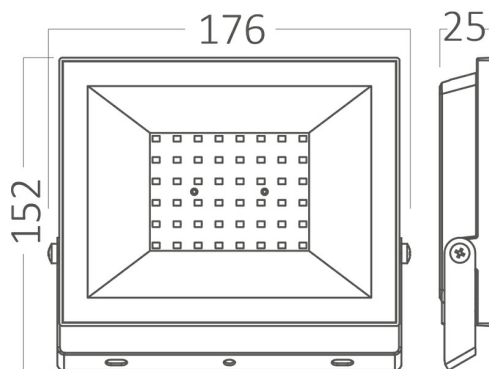

## PRODUCT DATASHEET

MODEL NO BT66-05001

DESCRIPTION BRY-FLOOD-CF-50W-BLC-3000K-IP65-LED FLOODLIGHT

Luminare is intended to use in outdoor applications