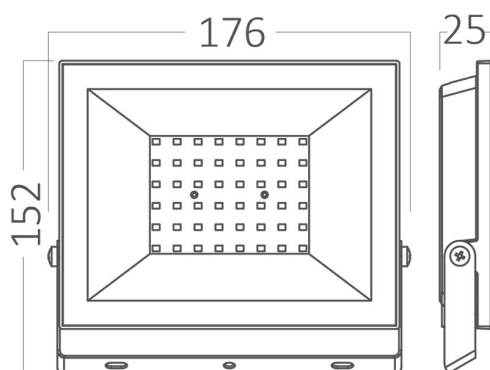

PRODUCT DATASHEET

MODEL NO BT66-05001

DESCRIPTION BRY-FLOOD-CF-50W-BLC-3000K-IP65-LED FLOODLIGHT

Luminare is intended to use in outdoor applications

General Characteristics

Model No	:	BT66-05001
Main Family	:	Outdoor Lighting
Sub Family	:	LED Floodlight
Type	:	Floodlight
Body Color	:	Black
Lamp Shape	:	Non-Directional
Dimmable	:	Not-Dimmable
Light Source	:	LED
Warranty	:	2 years
Class	:	Class I
IP	:	IP65
IK	:	IK05