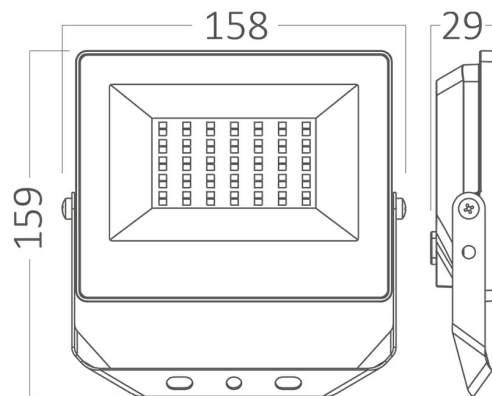

Braytron

PRODUCT DATASHEET

MODEL NO BT66-03091

DESCRIPTION BRY-FLOOD-CF-30W-BLC-RGB-IP65-LED FLOODLIGHT

Luminare is intended to use in outdoor applications

BRAYTRON SRL

Bulavardul Iuliu Maniu, Nr.616, Sector 6, 061129, Bucuresti-ROMANIA

Electrical Characteristics

Lifetime	:	20000 h
Voltage	:	220-240V
Power Factor	:	>0,9
Material	:	Aluminium
Working Temperature	:	-20 C+40 C
Frequency	:	50-60 Hz

Package Informations

N.W.	:	7,00 kgs
G.W.	:	8,75 kgs
PCS/CTN	:	20 pcs
Length	:	400 mm
Width	:	340 mm
Height	:	195 mm
EAN	:	5949097743702

Product Characteristics

Wattage	:	30 w
Color Temperature	:	RGB
Color Rendering Index (CRI)	:	>80
Energy Efficiency Level	:	E
Beam Angle	:	120° Degrees
Color Category	:	RGB

Dimensions & Weight

P. Length	:	158 mm
P. Width	:	29 mm
P. Height	:	159 mm
Weight	:	350 gr