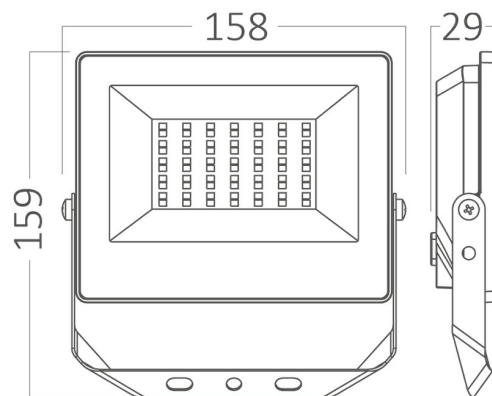

PRODUCT DATASHEET

MODEL NO BT66-03091

DESCRIPTION BRY-FLOOD-CF-30W-BLC-RGB-IP65-LED FLOODLIGHT

REMOTE

Luminare is intended to use in outdoor applications

BRAYTRON SRL

Bulaverdul iuliu maniu, Nr.616, Sector 6, 061129, Bucuresti-ROMANIA

Electrical Characteristics

Lifetime	:	20000 h
Voltage	:	220-240V
Power Factor	:	>0,9
Material	:	Aluminium
Working Temperature	:	-20 C+40 C
Frequency	:	50-60 Hz

Product Characteristics

Wattage	:	30 w
Color Temperature	:	RGB
Color Rendering Index (CRI)	:	>80
Energy Efficiency Level	:	E
Beam Angle	:	120° Degrees
Color Category	:	RGB