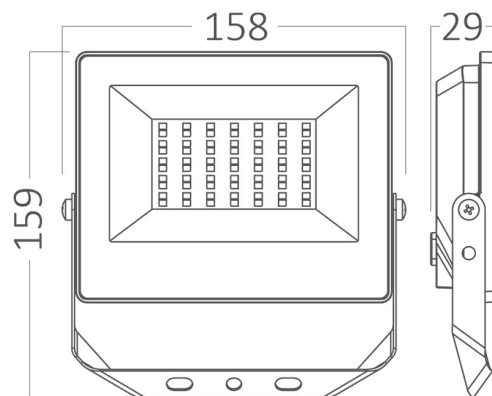

PRODUCT DATASHEET

MODEL NO BT66-03091

DESCRIPTION BRY-FLOOD-CF-30W-BLC-RGB-IP65-LED FLOODLIGHT

REMOTE

Luminare is intended to use in outdoor applications

BRAYTRON SRL

Bulaverdul iuliu maniu, Nr.616, Sector 6, 061129, Bucuresti-ROMANIA

Electrical Characteristics

Voltage	:	220-240V
Power Factor	:	>0,9
Material	:	Aluminium
Working Temperature	:	-20 C+40 C
Frequency	:	50-60 Hz
Lifetime (at 2.7 h/day)	:	20000 h

Product Characteristics

Wattage	:	30 w
Color Temperature	:	RGB
Color Rendering Index (CRI)	:	>80
Energy Efficiency Level	:	E
Beam Angle	:	120° Degrees
Color Category	:	RGB