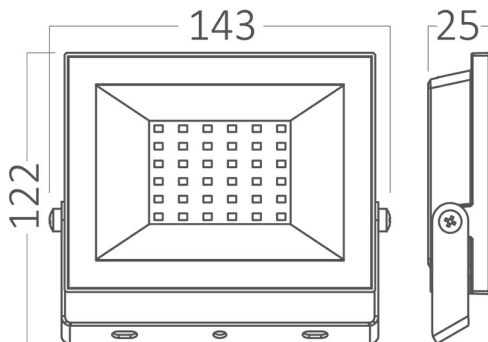

Braytron

PRODUCT DATASHEET

MODEL NO BT66-03031

DESCRIPTION BRY-FLOOD-CF-30W-BLC-6500K-IP65-LED FLOODLIGHT

Luminare is intended to use in outdoor applications

BRAYTRON SRL

Bulavardul Iuliu Maniu, Nr.616, Sector 6, 061129, Bucuresti-ROMANIA

Electrical Characteristics

Lifetime	:	20000 h
Voltage	:	220-240V
Power Factor	:	>0,9
Material	:	Aluminium
Working Temperature	:	-20 C+40 C
Frequency	:	50-60 Hz

Package Informations

N.W.	:	4,80 kgs
G.W.	:	5,70 kgs
PCS/CTN	:	20 pcs
Length	:	325 mm
Width	:	310 mm
Height	:	150 mm
EAN	:	5949097743603

Dimensions & Weight

P. Length	:	143 mm
P. Width	:	25 mm
P. Height	:	122 mm
Weight	:	240 gr