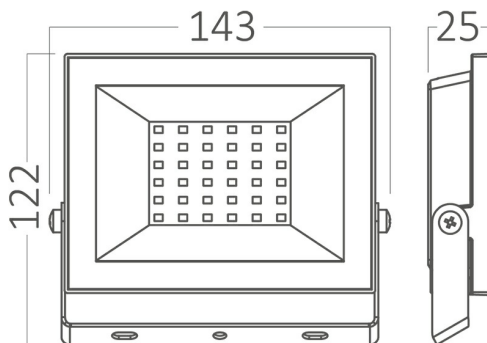

PRODUCT DATASHEET

MODEL NO BT66-03031

DESCRIPTION BRY-FLOOD-CF-30W-BLC-6500K-IP65-LED FLOODLIGHT

Luminare is intended to use in outdoor applications

General Characteristics

Model No	:	BT66-03031
Main Family	:	Outdoor Lighting
Sub Family	:	LED Floodlight
Type	:	Floodlight
Body Color	:	Black
Lamp Shape	:	Non-Directional
Dimmable	:	Not-Dimmable
Light Source	:	LED
Warranty	:	2 years
Class	:	Class I
IP	:	IP65
IK	:	IK05