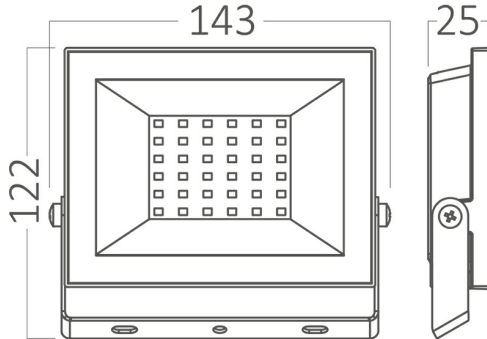

PRODUCT DATASHEET

MODEL NO BT66-03031

DESCRIPTION BRY-FLOOD-CF-30W-BLC-6500K-IP65-LED FLOODLIGHT

Luminare is intended to use in outdoor applications

General Characteristics

Model No	:	BT66-03031
Main Family	:	Outdoor Lighting
Sub Family	:	LED Floodlight
Type	:	Floodlight
Body Color	:	Black
Lamp Shape	:	Non-Directional
Dimmable	:	Not-Dimmable
Light Source	:	LED
Warranty	:	2 years
Class	:	Class I
IP	:	IP65
IK	:	IK05

Electrical Characteristics

Voltage	:	220-240V
Power Factor	:	>0,9
Material	:	Aluminium
Working Temperature	:	-20 C+40 C
Frequency	:	50-60 Hz
Lifetime (at 2.7 h/day)	:	20000 h

Product Characteristics

Wattage	:	30 w
Color Temperature	:	6500K
Quse Lumen	:	3300 lm
Color Rendering Index (CRI)	:	>80
Energy Efficiency Level	:	E
Beam Angle	:	120° Degrees
Color Category	:	Cool White