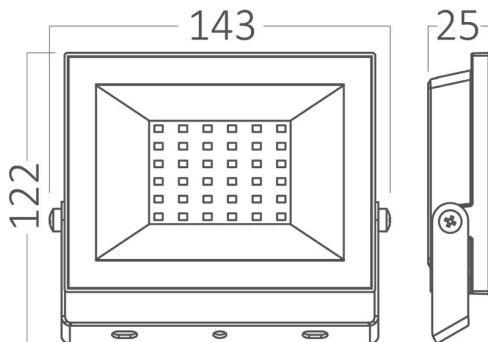

Braytron

PRODUCT DATASHEET

MODEL NO BT66-03001

DESCRIPTION BRY-FLOOD-CF-30W-BLC-3000K-IP65-LED FLOODLIGHT

Luminare is intended to use in outdoor applications

BRAYTRON SRL

Bulavardul iuliu maniu, Nr.616, Sector 6, 061129, Bucuresti-ROMANIA

Electrical Characteristics

Lifetime	:	20000 h
Voltage	:	220-240V
Power Factor	:	>0,9
Material	:	Aluminium
Working Temperature	:	-20 C+40 C
Frequency	:	50-60 Hz

Package Informations

N.W.	:	4,80 kgs
G.W.	:	5,70 kgs
PCS/CTN	:	20 pcs
Length	:	325 mm
Width	:	310 mm
Height	:	150 mm
EAN	:	5949097743597

Dimensions & Weight

P. Length	:	143 mm
P. Width	:	25 mm
P. Height	:	122 mm
Weight	:	240 gr