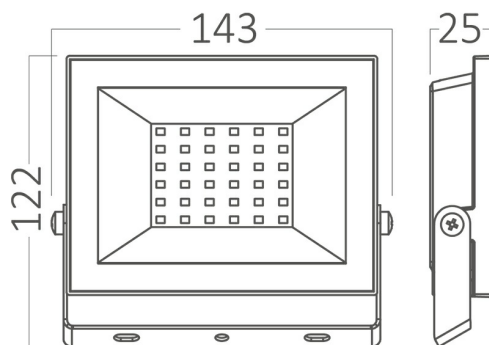

## PRODUCT DATASHEET

MODEL NO BT66-03001

DESCRIPTION BRY-FLOOD-CF-30W-BLC-3000K-IP65-LED FLOODLIGHT

Luminare is intended to use in outdoor applications