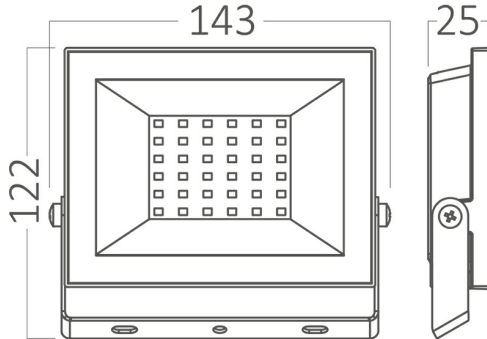

## PRODUCT DATASHEET

MODEL NO BT66-03001

DESCRIPTION BRY-FLOOD-CF-30W-BLC-3000K-IP65-LED FLOODLIGHT

Luminare is intended to use in outdoor applications