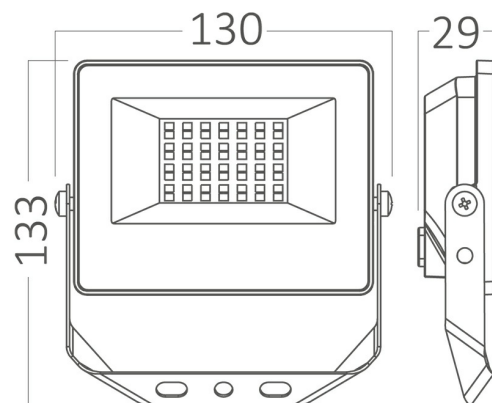

PRODUCT DATASHEET

MODEL NO BT66-02091

DESCRIPTION BRY-FLOOD-CF-20W-BLC-RGB-IP65-LED FLOODLIGHT

REMOTE

Luminare is intended to use in outdoor applications

General Characteristics

Model No	:	BT66-02091
Main Family	:	Outdoor Lighting
Sub Family	:	LED Floodlight
Type	:	Floodlight
Body Color	:	Black
Lamp Shape	:	Non-Directional
Dimmable	:	Dimmable
Light Source	:	LED
Warranty	:	2 years
Class	:	Class I
IP	:	IP65
IK	:	IK05

Electrical Characteristics

Voltage	:	220-240V
Power Factor	:	>0,9
Material	:	Aluminium
Working Temperature	:	-20 C+40 C
Frequency	:	50-60 Hz
Lifetime (at 2.7 h/day)	:	20000 h

Product Characteristics

Wattage	:	20 w
Color Temperature	:	RGB
Color Rendering Index (CRI)	:	>80
Energy Efficiency Level	:	E
Beam Angle	:	120° Degrees
Color Category	:	RGB