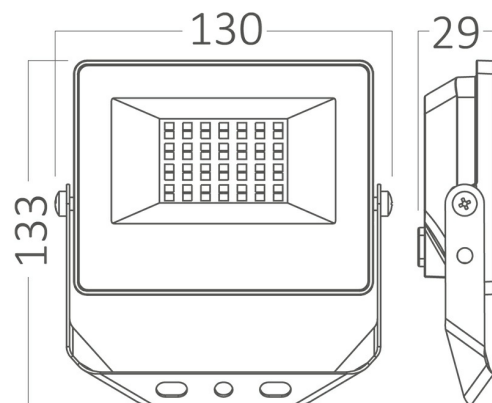

PRODUCT DATASHEET

MODEL NO BT66-02091

DESCRIPTION BRY-FLOOD-CF-20W-BLC-RGB-IP65-LED FLOODLIGHT

REMOTE

Luminare is intended to use in outdoor applications

BRAYTRON SRL

Bulaverdul iuliu maniu, Nr.616, Sector 6, 061129, Bucuresti-ROMANIA