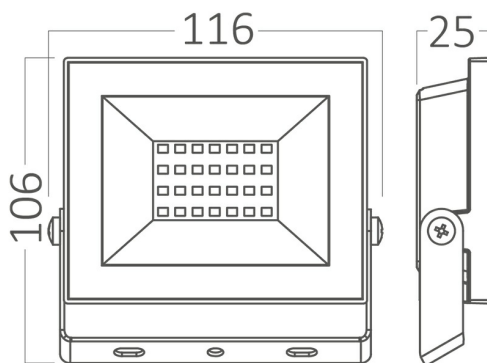

Braytron

PRODUCT DATASHEET

MODEL NO BT66-02031

DESCRIPTION BRY-FLOOD-CF-20W-BLC-6500K-IP65-LED FLOODLIGHT

Luminare is intended to use in outdoor applications

BRAYTRON SRL

Bulavardul iuliu maniu, Nr.616, Sector 6, 061129, Bucuresti-ROMANIA

Package Informations

| | | |
|---------|---|---------------|
| N.W. | : | 7,00 kgs |
| G.W. | : | 8,25 kgs |
| PCS/CTN | : | 40 pcs |
| Length | : | 320 mm |
| Width | : | 260 mm |
| Height | : | 250 mm |
| EAN | : | 5949097743580 |

Dimensions & Weight

| | | |
|-----------|---|--------|
| P. Length | : | 116 mm |
| P. Width | : | 25 mm |
| P. Height | : | 106 mm |
| Weight | : | 175 gr |