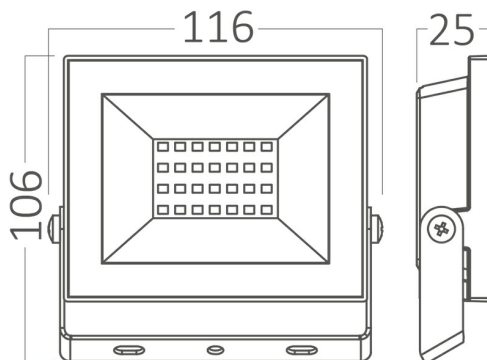

PRODUCT DATASHEET

MODEL NO BT66-02031

DESCRIPTION BRY-FLOOD-CF-20W-BLC-6500K-IP65-LED FLOODLIGHT

Luminare is intended to use in outdoor applications

General Characteristics

Model No	:	BT66-02031
Main Family	:	Outdoor Lighting
Sub Family	:	LED Floodlight
Type	:	Floodlight
Body Color	:	Black
Lamp Shape	:	Non-Directional
Dimmable	:	Not-Dimmable
Light Source	:	LED
Warranty	:	2 years
Class	:	Class I
IP	:	IP65
IK	:	IK05

Electrical Characteristics

Voltage	:	220-240V
Power Factor	:	>0,9
Material	:	Aluminium
Working Temperature	:	-20 C+40 C
Frequency	:	50-60 Hz
Lifetime (at 2.7 h/day)	:	20000 h

Product Characteristics

Wattage	:	20 w
Color Temperature	:	6500K
Quse Lumen	:	2200 lm
Color Rendering Index (CRI)	:	>80
Energy Efficiency Level	:	E
Beam Angle	:	120° Degrees
Color Category	:	Cool White