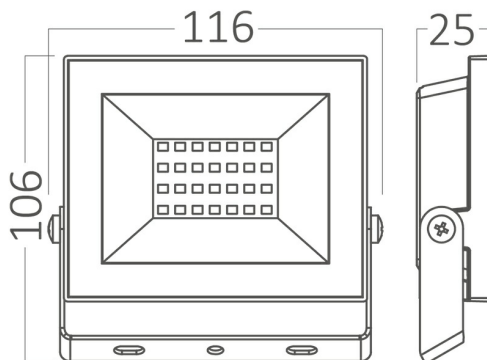

PRODUCT DATASHEET

MODEL NO BT66-02031

DESCRIPTION BRY-FLOOD-CF-20W-BLC-6500K-IP65-LED FLOODLIGHT

Luminare is intended to use in outdoor applications

General Characteristics

Model No	:	BT66-02031
Main Family	:	Outdoor Lighting
Sub Family	:	LED Floodlight
Type	:	Floodlight
Body Color	:	Black
Lamp Shape	:	Non-Directional
Dimmable	:	Not-Dimmable
Light Source	:	LED
Warranty	:	2 years
Class	:	Class I
IP	:	IP65
IK	:	IK05

Electrical Characteristics

Lifetime	:	20000 h
Voltage	:	220-240V
Power Factor	:	>0,9
Material	:	Aluminium
Working Temperature	:	-20 C+40 C
Frequency	:	50-60 Hz

Product Characteristics

Wattage	:	20 w
Color Temperature	:	6500K
Quse Lumen	:	2200 lm
Color Rendering Index (CRI)	:	>80
Energy Efficiency Level	:	E
Beam Angle	:	120° Degrees
Color Category	:	Cool White