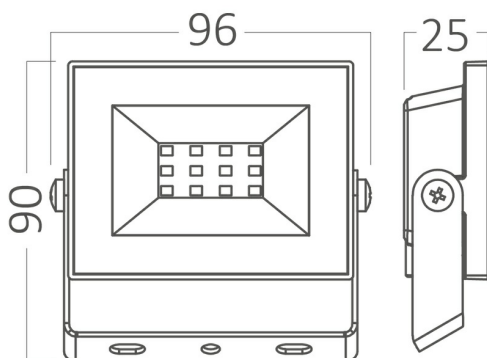

PRODUCT DATASHEET

MODEL NO BT66-01031

DESCRIPTION BRY-FLOOD-CF-10W-BLC-6500K-IP65-LED FLOODLIGHT

Luminare is intended to use in outdoor applications

General Characteristics

Model No	:	BT66-01031
Main Family	:	Outdoor Lighting
Sub Family	:	LED Floodlight
Type	:	Floodlight
Body Color	:	Black
Lamp Shape	:	Non-Directional
Dimmable	:	Not-Dimmable
Light Source	:	LED
Warranty	:	2 years
Class	:	Class I
IP	:	IP65
IK	:	IK05

Electrical Characteristics

Voltage	:	220-240V
Power Factor	:	>0,9
Material	:	Aluminium
Working Temperature	:	-20 C+40 C
Frequency	:	50-60 Hz
Lifetime (at 2.7 h/day)	:	20000 h

Product Characteristics

Wattage	:	10 w
Color Temperature	:	6500K
Quse Lumen	:	1000 lm
Color Rendering Index (CRI)	:	>80
Energy Efficiency Level	:	F
Beam Angle	:	120° Degrees
Color Category	:	Cool White