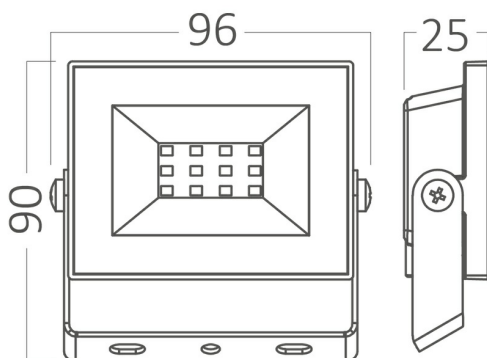

PRODUCT DATASHEET

MODEL NO BT66-01031

DESCRIPTION BRY-FLOOD-CF-10W-BLC-6500K-IP65-LED FLOODLIGHT

Luminare is intended to use in outdoor applications

General Characteristics

Model No	:	BT66-01031
Main Family	:	Outdoor Lighting
Sub Family	:	LED Floodlight
Type	:	Floodlight
Body Color	:	Black
Lamp Shape	:	Non-Directional
Dimmable	:	Not-Dimmable
Light Source	:	LED
Warranty	:	2 years
Class	:	Class I
IP	:	IP65
IK	:	IK05

Electrical Characteristics

Lifetime	:	20000 h
Voltage	:	220-240V
Power Factor	:	>0,9
Material	:	Aluminium
Working Temperature	:	-20 C+40 C
Frequency	:	50-60 Hz

Product Characteristics

Wattage	:	10 w
Color Temperature	:	6500K
Quse Lumen	:	1000 lm
Color Rendering Index (CRI)	:	>80
Energy Efficiency Level	:	F
Beam Angle	:	120° Degrees
Color Category	:	Cool White