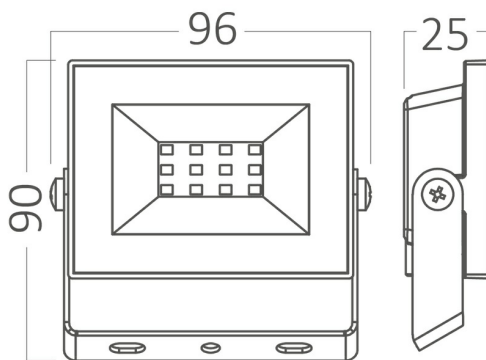

Braytron

PRODUCT DATASHEET

MODEL NO BT66-01031

DESCRIPTION BRY-FLOOD-CF-10W-BLC-6500K-IP65-LED FLOODLIGHT

Luminare is intended to use in outdoor applications

BRAYTRON SRL

Bulavardul Iuliu Maniu, Nr.616, Sector 6, 061129, Bucuresti-ROMANIA

Electrical Characteristics

Lifetime	:	20000 h
Voltage	:	220-240V
Power Factor	:	>0,9
Material	:	Aluminium
Working Temperature	:	-20 C+40 C
Frequency	:	50-60 Hz

Package Informations

N.W.	:	5,20 kgs
G.W.	:	6,15 kgs
PCS/CTN	:	40 pcs
Length	:	310 mm
Width	:	220 mm
Height	:	215 mm
EAN	:	5949097743573

Dimensions & Weight

P. Length	:	96 mm
P. Width	:	25 mm
P. Height	:	90 mm
Weight	:	130 gr