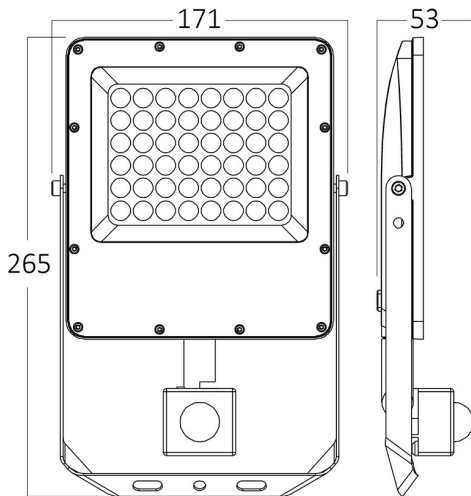

PRODUCT DATASHEET

MODEL NO BT65-25082

DESCRIPTION BRY-FLOOD-PF-50W-GRY-3IN1-SNS-IP65-LED FLOODLIGHT

Luminare is intended to use in outdoor applications

General Characteristics

Model No	:	BT65-25082
Main Family	:	Outdoor Lighting
Sub Family	:	LED Floodlight
Type	:	Floodlight
Body Color	:	Grey
Lamp Shape	:	Non-Directional
Dimmable	:	Not-Dimmable
Light Source	:	LED
Warranty	:	2 years
Class	:	Class I
IP	:	IP65
IK	:	IK06

Electrical Characteristics

Lifetime	:	20000 h
Voltage	:	220-240V
Power Factor	:	>0,9
Material	:	Aluminium
Working Temperature	:	-20 C+40 C
Frequency	:	50-60 Hz

Package Informations

N.W.	:	10,00 kgs
G.W.	:	12,60 kgs
PCS/CTN	:	20 pcs
Length	:	590 mm
Width	:	355 mm
Height	:	277 mm
EAN	:	5949097743269

Product Characteristics

Wattage	:	50 w
Color Temperature	:	3IN1
Quse Lumen	:	5500 lm
Color Rendering Index (CRI)	:	>80
Energy Efficiency Level	:	E
Beam Angle	:	90° Degrees
Color Category	:	3IN1

Dimensions & Weight

P. Length	:	265 mm
P. Width	:	53 mm
P. Height	:	171 mm
Weight	:	500 gr

Sensor Informations

Sensor Type	:	Motion
Detection Distance	:	4m-10m (adjustable) (<24C)
Detection Speed	:	0,6-1,5m/s
Detection Angle	:	120° Degrees
Installation Height	:	1,8m-2,5m
Time Delay	:	10sec-10min (adjustable)
Lux	:	10-2000 lux