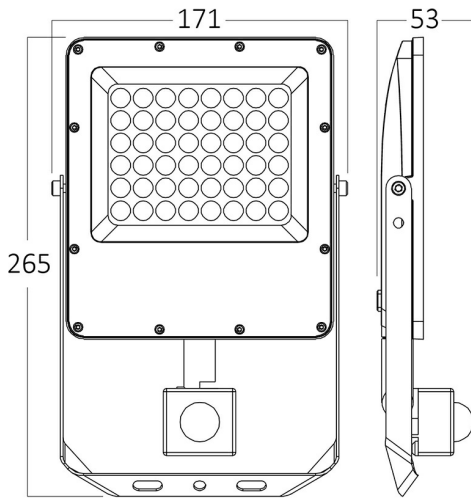

## PRODUCT DATASHEET

MODEL NO BT65-25082

DESCRIPTION BRY-FLOOD-PF-50W-GRY-3IN1-SNS-IP65-LED FLOODLIGHT

Luminare is intended to use in outdoor applications

### Package Informations

N.W.	:	10,00 kgs
G.W.	:	12,60 kgs
PCS/CTN	:	20 pcs
Length	:	590 mm
Width	:	355 mm
Height	:	277 mm
EAN	:	5949097743269

### Dimensions & Weight

P. Length	:	265 mm
P. Width	:	53 mm
P. Height	:	171 mm
Weight	:	500 gr