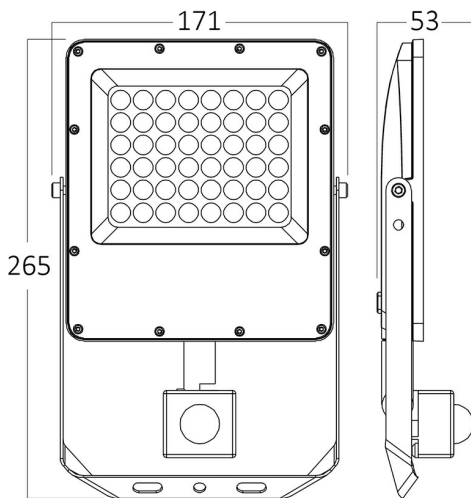

Braytron

PRODUCT DATASHEET

MODEL NO BT65-25082

DESCRIPTION BRY-FLOOD-PF-50W-GRY-3IN1-SNS-IP65-LED FLOODLIGHT

Luminare is intended to use in outdoor applications

BRAYTRON SRL

Bulaverdul iuliu maniu, Nr.616, Sector 6, 061129, Bucuresti-ROMANIA

Electrical Characteristics

Lifetime	:	20000 h
Voltage	:	220-240V
Power Factor	:	>0,9
Material	:	Aluminium
Working Temperature	:	-20 C+40 C
Frequency	:	50-60 Hz

Sensor Informations

Sensor Type	:	Motion
Detection Distance	:	4m-10m (adjustable) (<24C)
Detection Speed	:	0,6-1,5m/s
Detection Angle	:	120° Degrees
Installation Height	:	1,8m-2,5m
Time Delay	:	10sec-10min (adjustable)
Lux	:	10-2000 lux

Product Characteristics

Wattage	:	50 w
Color Temperature	:	3IN1
Quse Lumen	:	5500 lm
Color Rendering Index (CRI)	:	>80
Energy Efficiency Level	:	E
Beam Angle	:	90° Degrees
Color Category	:	3IN1

Dimensions & Weight

P. Length	:	265 mm
P. Width	:	53 mm
P. Height	:	171 mm
Weight	:	500 gr

Package Informations

N.W.	:	10,00 kgs
G.W.	:	12,60 kgs
PCS/CTN	:	20 pcs
Length	:	590 mm
Width	:	355 mm
Height	:	277 mm
EAN	:	5949097743269