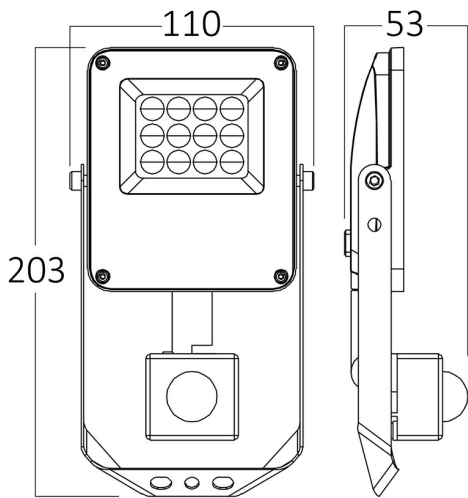

## PRODUCT DATASHEET

MODEL NO BT65-21082

DESCRIPTION BRY-FLOOD-PF-10W-GRY-3IN1-SNS-IP65-LED FLOODLIGHT

Luminare is intended to use in outdoor applications  
Luminare is intended to use in outdoor applications

### Package Informations

N.W.	:	5,60 kgs
G.W.	:	6,90 kgs
PCS/CTN	:	20 pcs
Length	:	590 mm
Width	:	232 mm
Height	:	215 mm
EAN	:	5949097743245

### Dimensions & Weight

P. Length	:	203 mm
P. Width	:	53 mm
P. Height	:	110 mm
Weight	:	280 gr