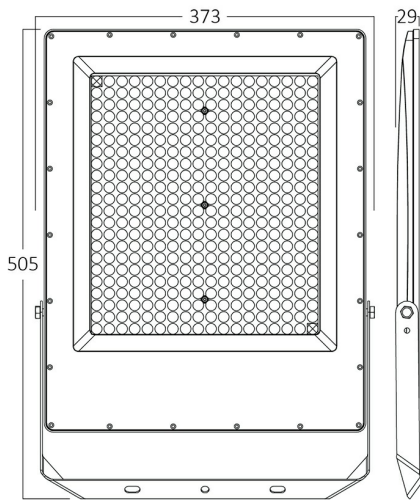

PRODUCT DATASHEET

MODEL NO BT65-09882

DESCRIPTION BRY-FLOOD-PF-300W-GRY-3IN1-IP65-LED FLOODLIGHT

Luminare is intended to use in outdoor applications

General Characteristics

Model No	:	BT65-09882
Main Family	:	Outdoor Lighting
Sub Family	:	LED Floodlight
Type	:	Floodlight
Body Color	:	Grey
Lamp Shape	:	Non-Directional
Dimmable	:	Not-Dimmable
Light Source	:	LED
Warranty	:	2 years
Class	:	Class I
IP	:	IP65
IK	:	IK06

Product Characteristics

Wattage	:	300 w
Color Temperature	:	3IN1
Quse Lumen	:	33000 lm
Color Rendering Index (CRI)	:	>80
Energy Efficiency Level	:	E
Beam Angle	:	90° Degrees
Color Category	:	3IN1

Dimensions & Weight

P. Length	:	505 mm
P. Width	:	29 mm
P. Height	:	373 mm