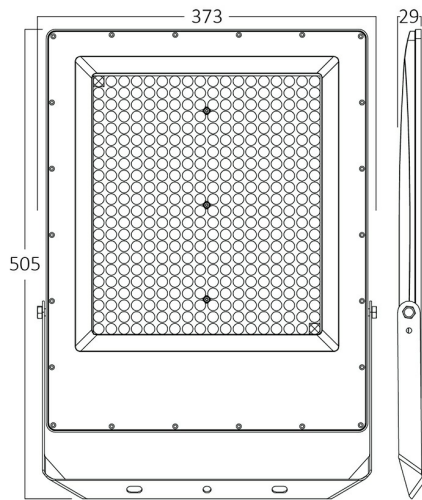

Braytron

PRODUCT DATASHEET

MODEL NO BT65-09882

DESCRIPTION BRY-FLOOD-PF-300W-GRY-3IN1-IP65-LED FLOODLIGHT

Braytron

FLOOD LED FLOODLIGHT

Model No: BT65-09882

300w - 33000lm

	3 CCT (3000K, 4000K, 6500K)
	Beam angle: 90°
	Working temperature: -20°C +40°C
	220-240V

373 29

505

FLOOD LED FLOODLIGHT

IP65

ENERG

BRAYTRON
BT65-09882

A	
B	
C	
D	
E	E
F	
G	

P. Length	:	505 mm
P. Width	:	29 mm
P. Height	:	373 mm
Weight	:	2800 gr