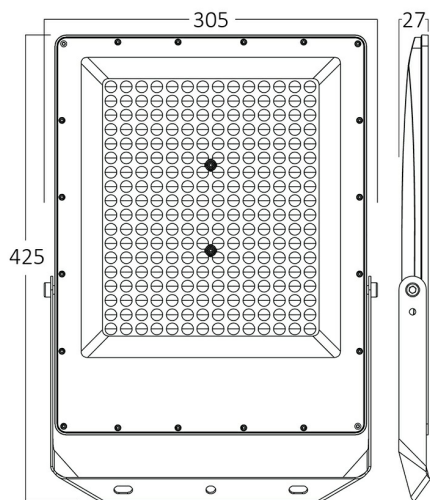

Braytron

PRODUCT DATASHEET

MODEL NO BT65-09682

DESCRIPTION BRY-FLOOD-PF-200W-GRY-3IN1-IP65-LED FLOODLIGHT

Braytron

FLOOD LED FLOODLIGHT

Model No: BT65-09682

200w - 22000lm

- 3 CCT (3000K, 4000K, 6500K)
- Beam angle: 90°
- Working temperature: -20°C +40°C
- 220-240V

LED

IP65

305 27

425

FLOOD LED FLOODLIGHT

ENERGY

BRAYTRON

P. Length	:	425 mm
P. Width	:	27 mm
P. Height	:	305 mm
Weight	:	1700 gr