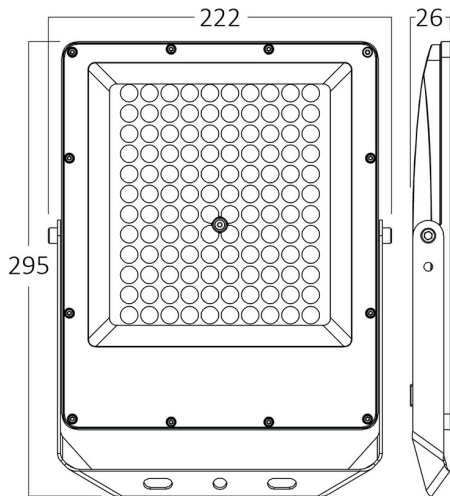

ENERGY

BRAYTRON

BT65-09182

A

B

C

D

E

F

G

E

100 kWh/1000h

2019/2015

Luminare is intended to use in outdoor applications

BRAYTRON SRL

Bulaverdul iuliu maniu, Nr.616, Sector 6, 061129, Bucuresti-ROMANIA

info@braytron.com

www.braytron.com

Page 1-2