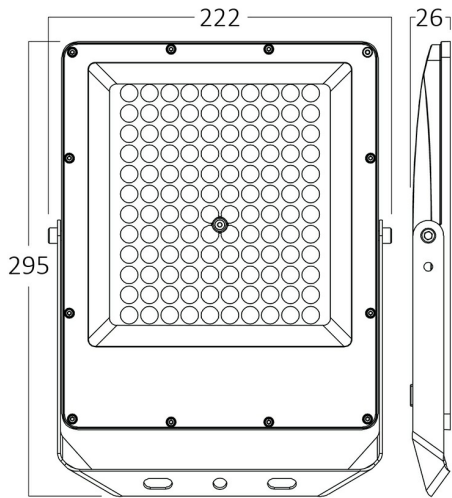

PRODUCT DATASHEET

MODEL NO BT65-09182

DESCRIPTION BRY-FLOOD-PF-100W-GRY-3IN1-IP65-LED FLOODLIGHT

Luminare is intended to use in outdoor applications
Luminare is intended to use in outdoor applications

General Characteristics

Model No	:	BT65-09182
Main Family	:	Outdoor Lighting
Sub Family	:	LED Floodlight
Type	:	Floodlight
Body Color	:	Grey
Lamp Shape	:	Non-Directional
Dimmable	:	Not-Dimmable
Light Source	:	LED
Warranty	:	2 years
Class	:	Class I
IP	:	IP65
IK	:	IK06

Electrical Characteristics

Lifetime	:	20000 h
Voltage	:	220-240V
Power Factor	:	>0,9
Material	:	Aluminium
Working Temperature	:	-20 C+40 C
Frequency	:	50-60 Hz

Package Informations

N.W.	:	8,30 kgs
G.W.	:	9,50 kgs
PCS/CTN	:	10 pcs
Length	:	290 mm
Width	:	230 mm
Height	:	305 mm
EAN	:	5949097743214

P. Length	:	295 mm
P. Width	:	26 mm
P. Height	:	222 mm
Weight	:	830 gr