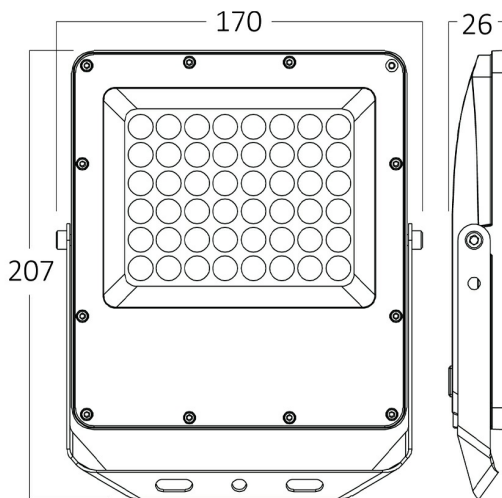

PRODUCT DATASHEET

MODEL NO BT65-05082

DESCRIPTION BRY-FLOOD-PF-50W-GRY-3IN1-IP65-LED FLOODLIGHT

Without
Luminare is intended to use in outdoor applications

General Characteristics

Model No	:	BRY-FLOOD-PF-50W-GRY-3IN1-IP65-LED FLOODLIGHT
Main Family	:	Outdoor Lighting
Sub Family	:	LED Floodlight
Type	:	Floodlight
Body Color	:	Grey
Lamp Shape	:	Non-Directional
Dimmable	:	Not-Dimmable
Light Source	:	LED
Warranty	:	2 years
Class	:	Class I
IP	:	IP65
IK	:	IK06

Electrical Characteristics

Lifetime	:	20000 h
Voltage	:	220-240V
Power Factor	:	>0,9
Material	:	Aluminium
Working Temperature	:	-20 C+40 C
Frequency	:	50-60 Hz

Package Informations

N.W.	:	9,90 kgs
G.W.	:	10,35 kgs
PCS/CTN	:	20 pcs
Length	:	355 mm
Width	:	290 mm
Height	:	216 mm
EAN	:	5949097743207

Product Characteristics

Wattage	:	50 w
Color Temperature	:	3IN1
Quse Lumen	:	5500 lm
Color Rendering Index (CRI)	:	>80
Energy Efficiency Level	:	E
Beam Angle	:	90° Degrees
Color Category	:	3IN1

Dimensions & Weight

P. Length	:	207 mm
P. Width	:	26 mm
P. Height	:	170 mm
Weight	:	445 gr