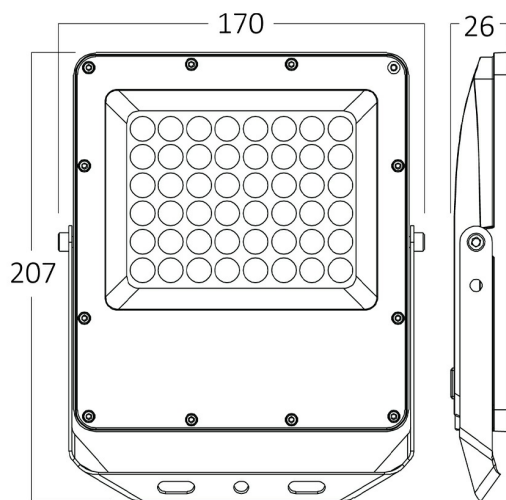

ENERGY

BRAYTRON
BT65-05082

A
B
C
D
E
F
G

E

50 kWh/1000h

2019/2015

Luminare is intended to use in outdoor applications

BRAYTRON SRL

Bulaverdul iuliu maniu, Nr.616, Sector 6, 061129, Bucuresti-ROMANIA

info@braytron.com

www.braytron.com