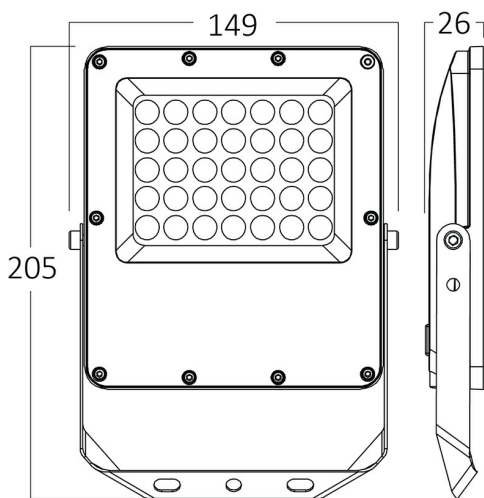

ENERGY

BRAYTRON
BT65-03082

A
B
C
D
E
F
G

E

30
kWh/1000h

2019/2015

Luminare is intended to use in outdoor applications

BRAYTRON SRL

Bulaverdul iuliu maniu, Nr.616, Sector 6, 061129, Bucuresti-ROMANIA

info@braytron.com

www.braytron.com