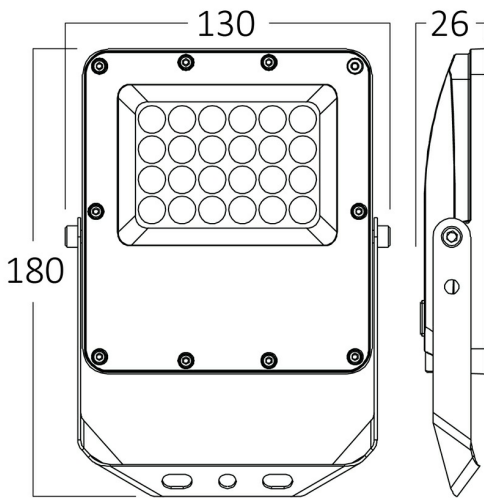

PRODUCT DATASHEET

MODEL NO BT65-02082

DESCRIPTION BRY-FLOOD-PF-20W-GRY-3IN1-IP65-LED FLOODLIGHT

Luminare is intended to use in outdoor applications

General Characteristics

Model No	:	BT65-02082
Main Family	:	Outdoor Lighting
Sub Family	:	LED Floodlight
Type	:	Floodlight
Body Color	:	Grey
Lamp Shape	:	Non-Directional
Dimmable	:	Not-Dimmable
Light Source	:	LED
Warranty	:	2 years
Class	:	Class I
IP	:	IP65
IK	:	IK06

Electrical Characteristics

Lifetime	:	20000 h
Voltage	:	220-240V
Power Factor	:	>0,9
Material	:	Aluminium
Working Temperature	:	-20 C+40 C
Frequency	:	50-60 Hz

Package Informations

N.W.	:	11,60 kgs
G.W.	:	13,35 kgs
PCS/CTN	:	40 pcs
Length	:	290 mm
Width	:	272 mm
Height	:	373 mm
EAN	:	5949097743184

Product Characteristics

Wattage	:	20 w
Color Temperature	:	3IN1
Quse Lumen	:	2200 lm
Color Rendering Index (CRI)	:	>80
Energy Efficiency Level	:	E
Beam Angle	:	90° Degrees
Color Category	:	3IN1

Dimensions & Weight

P. Length	:	180 mm
P. Width	:	26 mm
P. Height	:	130 mm
Weight	:	580 gr