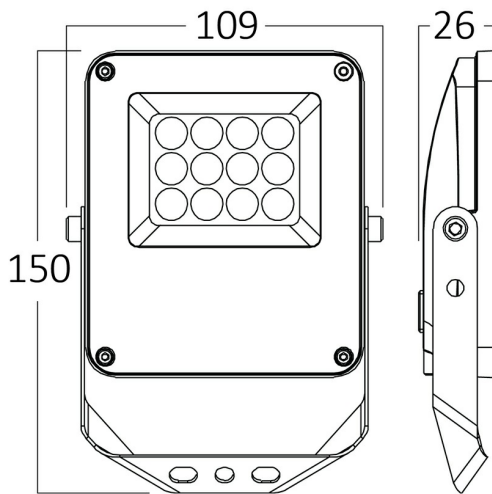

PRODUCT DATASHEET

MODEL NO BT65-01082

DESCRIPTION BRY-FLOOD-PF-10W-GRY-3IN1-IP65-LED FLOODLIGHT

Luminare is intended to use in outdoor applications
Luminare is intended to use in outdoor applications

General Characteristics

Electrical Characteristics

Lifetime	:	20000 h
Voltage	:	220-240V
Power Factor	:	>0,9
Material	:	Aluminium
Working Temperature	:	-20 C+40 C
Frequency	:	50-60 Hz

Package Informations

N.W.	:	8,20 kgs
G.W.	:	9,85 kgs
PCS/CTN	:	40 pcs
Length	:	290 mm
Width	:	232 mm
Height	:	313 mm
EAN	:	5949097743177

Product Characteristics

Wattage	:	10 w
Color Temperature	:	3IN1
Quse Lumen	:	1100 lm
Color Rendering Index (CRI)	:	>80
Energy Efficiency Level	:	E
Beam Angle	:	90° Degrees
Color Category	:	3IN1

Dimensions & Weight

P. Length	:	150 mm
P. Width	:	26 mm
P. Height	:	109 mm
Weight	:	205 gr