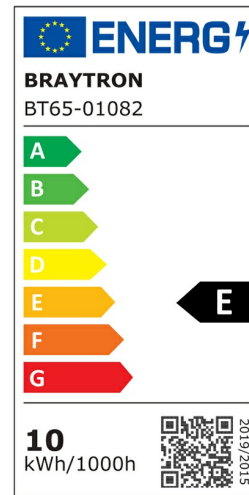

PRODUCT DATASHEET

MODEL NO BT65-01082

DESCRIPTION BRY-FLOOD-PF-10W-GRY-3IN1-IP65-LED FLOODLIGHT

Luminare is intended to use in outdoor applications
Luminare is intended to use in outdoor applications

General Characteristics

Model No	:	BT65-01082
Main Family	:	Outdoor Lighting
Sub Family	:	LED Floodlight
Type	:	Floodlight
Body Color	:	Grey
Lamp Shape	:	Non-Directional
Dimmable	:	Not-Dimmable
Light Source	:	LED
Warranty	:	2 years
Class	:	Class I
IP	:	IP65
IK	:	IK06

Electrical Characteristics

Lifetime	:	20000 h
Voltage	:	220-240V
Power Factor	:	>0,9
Material	:	Aluminium
Working Temperature	:	-20 C+40 C
Frequency	:	50-60 Hz

Package Informations

N.W.	:	8,20 kgs
G.W.	:	9,85 kgs
PCS/CTN	:	40 pcs
Length	:	290 mm
Width	:	232 mm
Height	:	313 mm
EAN	:	5949097743177

Product Characteristics

Wattage	:	10 w
Color Temperature	:	3IN1
Quse Lumen	:	1100 lm
Color Rendering Index (CRI)	:	>80
Energy Efficiency Level	:	E
Beam Angle	:	90° Degrees
Color Category	:	3IN1

Dimensions & Weight