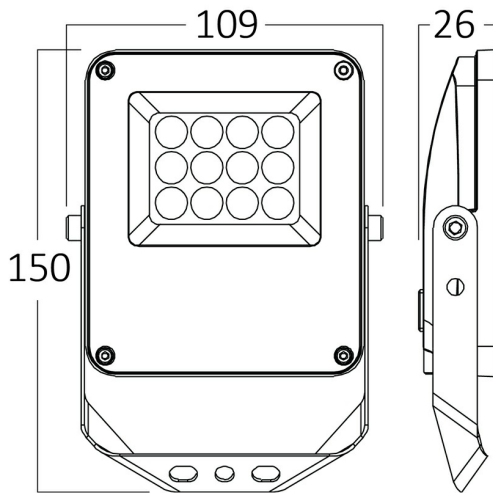

ENERGY

BRAYTRON
BT65-01082

A

B

C

D

E

F

G

E

10 kWh/1000h

2019/2015

Luminare is intended to use in outdoor applications