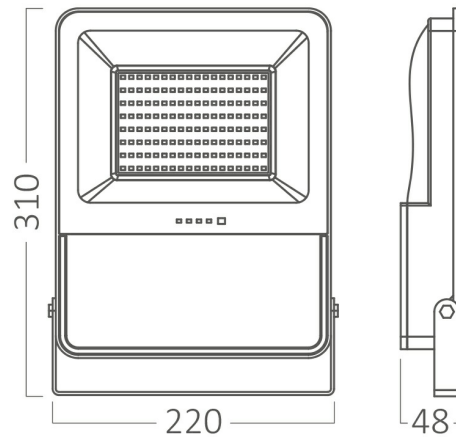

## PRODUCT DATASHEET

MODEL NO BT64-12081

DESCRIPTION BRY-SOLAR PL-70W-3IN1-RMT-IP65-SOLAR FLOODLIGHT

Luminare is intended to use in outdoor applications

### Dimensions & Weight

P. Length	:	220 mm
P. Width	:	48 mm
P. Height	:	310 mm

### Package Informations

PCS/CTN	:	5 pcs
Length	:	360 mm
Width	:	250 mm
Height	:	300 mm
EAN	:	5949097743757

### Solar Informations

Solar Panel	:	5.5V, 25W
-------------	---	-----------