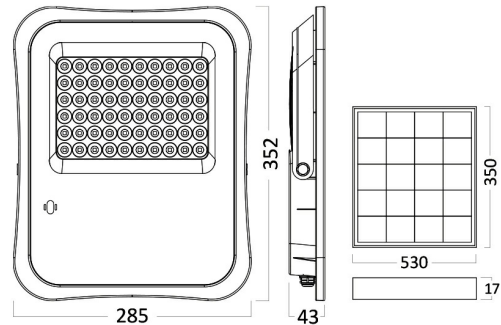

PRODUCT DATASHEET

MODEL NO BT63-09032

DESCRIPTION BRY-SOLAR FL-90W-6500K-RMT-IP65-SOLAR FLOODLIGHT

Luminare is intended to use in outdoor applications

General Characteristics

Model No	:	BT63-09032
Main Family	:	Outdoor Lighting
Sub Family	:	LED Solar Light
Type	:	Solar
Body Color	:	Grey
Lamp Shape	:	N/A
Dimmable	:	Dimmable
Light Source	:	LED
Warranty	:	2 years(1 year for battery)
Class	:	Class III
IP	:	IP65

Electrical Characteristics

Lifetime	:	20000 h
Voltage	:	Solar Panel Energy
Material	:	Aluminium
Working Temperature	:	-20 C+40 C
Working Time	:	6-8 h
Capacity Watt	:	90 w

Package Informations

N.W.	:	8,96 kgs
G.W.	:	10,10 kgs
PCS/CTN	:	2 pcs
Length	:	570 mm
Width	:	200 mm
Height	:	410 mm
EAN	:	5949097729744

Solar Informations

Solar Panel	:	5V, 30W
Solar Power	:	15w

Product Characteristics

Wattage	:	300 w
Color Temperature	:	6500K
Quse Lumen	:	2600 lm
Color Rendering Index (CRI)	:	>70
Beam Angle	:	90° Degrees
Color Category	:	Cool White

Dimensions & Weight

P. Length	:	352 mm
P. Width	:	285 mm
P. Height	:	43 mm
Weight	:	4480 gr

Battery Informations

Battery Capacity	:	3,2V 30AH
Charging Time	:	5 h-6 h