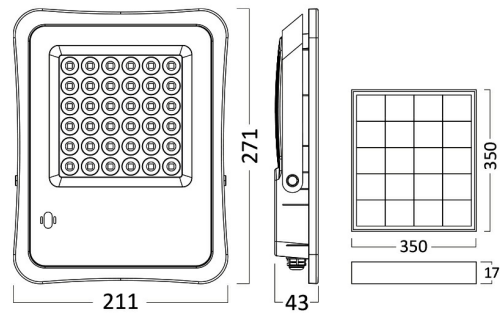

Braytron

PRODUCT DATASHEET

MODEL NO BT63-05032

DESCRIPTION BRY-SOLAR FL-50W-6500K-RMT-IP65-SOLAR FLOODLIGHT

Luminare is intended to use in outdoor applications

BRAYTRON SRL

Bulavardul iuliu maniu, Nr.616, Sector 6, 061129, Bucuresti-ROMANIA

Electrical Characteristics

Lifetime	:	20000 h
Voltage	:	Solar Panel Energy
Material	:	Aluminium
Working Temperature	:	-20 C+40 C
Working Time	:	6-8 h
Capacity Watt	:	50 w

Package Informations

N.W.	:	12,60 kgs
G.W.	:	15,30 kgs
PCS/CTN	:	5 pcs
Length	:	455 mm
Width	:	415 mm
Height	:	400 mm
EAN	:	5949097729737

Solar Informations

Solar Panel	:	5V, 20W
Solar Power	:	10w

Product Characteristics

Wattage	:	200 w
Color Temperature	:	6500K
Quse Lumen	:	1800 lm
Color Rendering Index (CRI)	:	>70
Beam Angle	:	90° Degrees
Color Category	:	Cool White

Dimensions & Weight

P. Length	:	271 mm
P. Width	:	211 mm
P. Height	:	43 mm
Weight	:	2520 gr

Battery Informations

Battery Capacity	:	3,2V 20AH
Charging Time	:	5 h-6 h