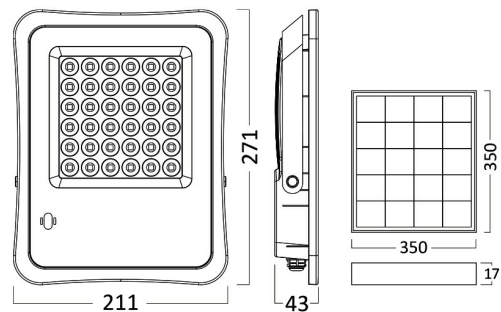

PRODUCT DATASHEET

MODEL NO BT63-05032

DESCRIPTION BRY-SOLAR FL-50W-6500K-RMT-IP65-SOLAR FLOODLIGHT

Luminare is intended to use in outdoor applications

General Characteristics

Model No	:	BT63-05032
Main Family	:	Outdoor Lighting
Sub Family	:	LED Solar Light
Type	:	Solar
Body Color	:	Grey
Lamp Shape	:	N/A
Dimmable	:	Dimmable
Light Source	:	LED
Warranty	:	2 years(1 year for battery)
Class	:	Class III
IP	:	IP65

Electrical Characteristics

Lifetime	:	20000 h
Voltage	:	Solar Panel Energy
Material	:	Aluminium
Working Temperature	:	-20 C+40 C
Working Time	:	6-8 h
Capacity Watt	:	50 w

Package Informations

N.W.	:	12,60 kgs
G.W.	:	15,30 kgs
PCS/CTN	:	5 pcs
Length	:	455 mm
Width	:	405 mm
Height	:	400 mm
EAN	:	5949097729737

Solar Informations

Solar Panel	:	5V, 20W
Solar Power	:	10w

Product Characteristics

Wattage	:	200 w
Color Temperature	:	6500K
Quse Lumen	:	1800 lm
Color Rendering Index (CRI)	:	>70
Beam Angle	:	90° Degrees
Color Category	:	Cool White

Dimensions & Weight

P. Length	:	271 mm
P. Width	:	211 mm
P. Height	:	43 mm
Weight	:	2520 gr

Battery Informations

Battery Capacity	:	3,2V 20AH
Charging Time	:	5 h-6 h