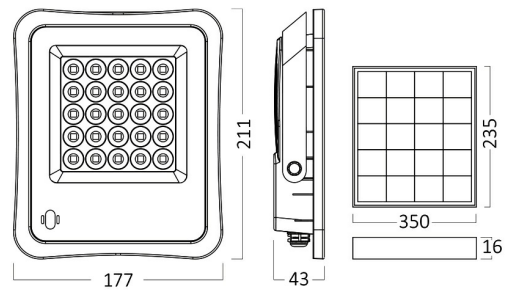

PRODUCT DATASHEET

MODEL NO BT63-03032

DESCRIPTION BRY-SOLAR FL-30W-6500K-RMT-IP65-SOLAR FLOODLIGHT

Luminare is intended to use in outdoor applications

General Characteristics

Model No	:	BT63-03032
Main Family	:	Outdoor Lighting
Sub Family	:	LED Solar Light
Type	:	Solar
Body Color	:	Grey
Lamp Shape	:	N/A
Dimmable	:	Dimmable
Light Source	:	LED
Warranty	:	2 years(1 year for battery)
Class	:	Class III
IP	:	IP65

Electrical Characteristics

Lifetime	:	20000 h
Voltage	:	Solar Panel Energy
Material	:	Aluminium
Working Temperature	:	-20 C+40 C
Working Time	:	6-8 h
Capacity Watt	:	30 w

Package Informations

N.W.	:	9,30 kgs
G.W.	:	11,25 kgs
PCS/CTN	:	5 pcs
Length	:	465 mm
Width	:	395 mm
Height	:	275 mm
EAN	:	5949097729720

Solar Informations

Solar Panel	:	5V, 10W
Solar Power	:	5w

Product Characteristics

Wattage	:	100 w
Color Temperature	:	6500K
Quse Lumen	:	900 lm
Color Rendering Index (CRI)	:	>70
Beam Angle	:	90° Degrees
Color Category	:	Cool White

Dimensions & Weight

P. Length	:	211 mm
P. Width	:	177 mm
P. Height	:	43 mm
Weight	:	1860 gr

Battery Informations

Battery Capacity	:	3,2V 10AH
Charging Time	:	5 h-6 h