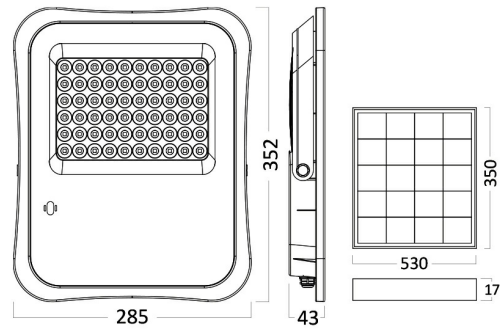

Braytron

PRODUCT DATASHEET

MODEL NO BT63-01532

DESCRIPTION BRY-SOLAR FL-15W-6500K-RMT-IP65-SOLAR FLOODLIGHT

Luminare is intended to use in outdoor applications

BRAYTRON SRL

Bulavardul iuliu maniu, Nr.616, Sector 6, 061129, Bucuresti-ROMANIA

Electrical Characteristics

Lifetime	:	20000 h
Voltage	:	Solar Panel Energy
Material	:	Aluminium
Working Temperature	:	-20 C+40 C
Working Time	:	6-8 h
Capacity Watt	:	15 w

Package Informations

N.W.	:	6,35 kgs
G.W.	:	8,30 kgs
PCS/CTN	:	5 pcs
Length	:	475 mm
Width	:	255 mm
Height	:	230 mm
EAN	:	5949097729713

Solar Informations

Solar Panel	:	5V, 5W
Solar Power	:	2w

Product Characteristics

Wattage	:	50 w
Color Temperature	:	6500K
Quse Lumen	:	400 lm
Color Rendering Index (CRI)	:	>70
Beam Angle	:	90° Degrees
Color Category	:	Cool White

Dimensions & Weight

P. Length	:	211 mm
P. Width	:	177 mm
P. Height	:	43 mm
Weight	:	1270 gr

Battery Informations

Battery Capacity	:	3,2V 5AH
Charging Time	:	5 h-6 h