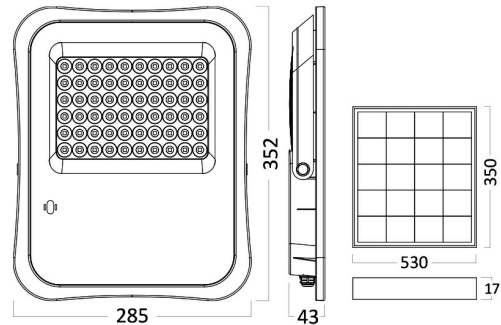

PRODUCT DATASHEET

MODEL NO BT63-01532

DESCRIPTION BRY-SOLAR FL-15W-6500K-RMT-IP65-SOLAR FLOODLIGHT

Luminare is intended to use in outdoor applications

General Characteristics

Model No	:	BT63-01532
Main Family	:	Outdoor Lighting
Sub Family	:	LED Solar Light
Type	:	Solar
Body Color	:	Grey
Lamp Shape	:	N/A
Dimmable	:	Dimmable
Light Source	:	LED
Warranty	:	2 years(1 year for battery)
Class	:	Class III
IP	:	IP65

Electrical Characteristics

Lifetime	:	20000 h
Voltage	:	Solar Panel Energy
Material	:	Aluminium
Working Temperature	:	-20 C+40 C
Working Time	:	6-8 h
Capacity Watt	:	15 w

Package Informations

N.W.	:	6,35 kgs
G.W.	:	8,30 kgs
PCS/CTN	:	5 pcs
Length	:	475 mm
Width	:	255 mm
Height	:	230 mm
EAN	:	5949097729713

Solar Informations

Solar Panel	:	5V, 5W
Solar Power	:	2w

Product Characteristics

Wattage	:	50 w
Color Temperature	:	6500K
Quse Lumen	:	400 lm
Color Rendering Index (CRI)	:	>70
Beam Angle	:	90° Degrees
Color Category	:	Cool White

Dimensions & Weight

P. Length	:	211 mm
P. Width	:	177 mm
P. Height	:	43 mm
Weight	:	1270 gr

Battery Informations

Battery Capacity	:	3,2V 5AH
Charging Time	:	5 h-6 h