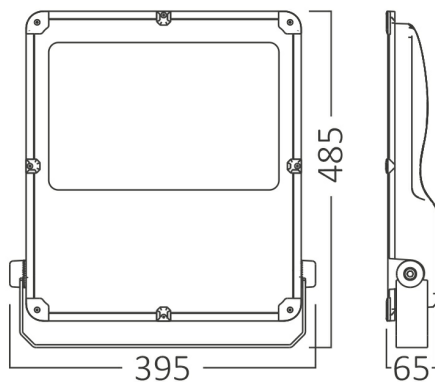

Braytron

PRODUCT DATASHEET

MODEL NO BT62-09812

DESCRIPTION BRY-FLOOD-PL-400W-GRY-4000K-IP66-LED FLOODLIGHT

Luminare is intended to use in outdoor applications

BRAYTRON SRL

Bulaverdul iuliu maniu, Nr.616, Sector 6, 061129, Bucuresti-ROMANIA

Electrical Characteristics

Lifetime	:	30000 h
Voltage	:	220-240V
Power Factor	:	>0,9
Material	:	Aluminium
Working Temperature	:	-20 C+40 C
Frequency	:	50-60 Hz

Package Informations

N.W.	:	6,55 kgs
G.W.	:	7,40 kgs
PCS/CTN	:	1 pcs
Length	:	550 mm
Width	:	465 mm
Height	:	100 mm
EAN	:	5949097731952

Product Characteristics

Wattage	:	400 w
Color Temperature	:	4000K
Quse Lumen	:	52000 lm
Color Rendering Index (CRI)	:	>70
Energy Efficiency Level	:	E
Beam Angle	:	90° Degrees
Color Category	:	Natural White

Dimensions & Weight

P. Length	:	395 mm
P. Width	:	65 mm
P. Height	:	485 mm
Weight	:	6550 gr