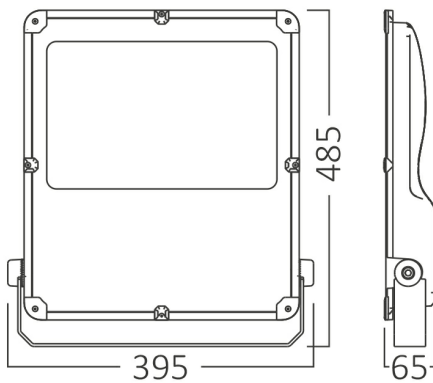

PRODUCT DATASHEET

MODEL NO BT62-09812

DESCRIPTION BRY-FLOOD-PL-400W-GRY-4000K-IP66-LED FLOODLIGHT

Luminare is intended to use in outdoor applications

General Characteristics

| | | |
|--------------|---|------------------|
| Model No | : | BT62-09812 |
| Main Family | : | Outdoor Lighting |
| Sub Family | : | LED Floodlight |
| Type | : | Floodlight |
| Body Color | : | Grey |
| Lamp Shape | : | Non-Directional |
| Dimmable | : | Not-Dimmable |
| Light Source | : | LED |
| Warranty | : | 5 years |
| Class | : | Class I |
| IP | : | IP66 |
| IK | : | IK08 |

Package Informations

| | | |
|---------|---|---------------|
| N.W. | : | 6,55 kgs |
| G.W. | : | 7,40 kgs |
| PCS/CTN | : | 1 pcs |
| Length | : | 550 mm |
| Width | : | 465 mm |
| Height | : | 100 mm |
| EAN | : | 5949097731952 |

Product Characteristics

| | | |
|-----------------------------|---|---------------|
| Wattage | : | 400 w |
| Color Temperature | : | 4000K |
| Quse Lumen | : | 52000 lm |
| Color Rendering Index (CRI) | : | >70 |
| Energy Efficiency Level | : | E |
| Beam Angle | : | 90° Degrees |
| Color Category | : | Natural White |

Dimensions & Weight

| | | |
|-----------|---|---------|
| P. Length | : | 395 mm |
| P. Width | : | 65 mm |
| P. Height | : | 485 mm |
| Weight | : | 6550 gr |