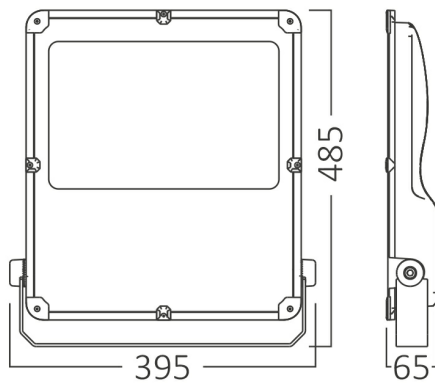

## PRODUCT DATASHEET

MODEL NO BT62-09732

DESCRIPTION BRY-FLOOD-PL-300W-GRY-6500K-IP66-LED FLOODLIGHT

Luminare is intended to use in outdoor applications

### Package Informations

N.W.	:	6,40 kgs
G.W.	:	7,25 kgs
PCS/CTN	:	1 pcs
Length	:	550 mm
Width	:	465 mm
Height	:	100 mm
EAN	:	5949097732317

### Dimensions & Weight

P. Length	:	395 mm
P. Width	:	65 mm
P. Height	:	485 mm
Weight	:	6400 gr