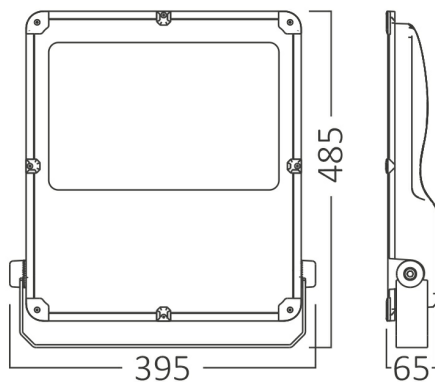

Braytron

PRODUCT DATASHEET

MODEL NO BT62-09732

DESCRIPTION BRY-FLOOD-PL-300W-GRY-6500K-IP66-LED FLOODLIGHT

Luminare is intended to use in outdoor applications

BRAYTRON SRL

Bulavardul iuliu maniu, Nr.616, Sector 6, 061129, Bucuresti-ROMANIA

Electrical Characteristics

Lifetime	:	30000 h
Voltage	:	220-240V
Power Factor	:	>0,9
Material	:	Aluminium
Working Temperature	:	-20 C+40 C
Frequency	:	50-60 Hz

Package Informations

N.W.	:	6,40 kgs
G.W.	:	7,25 kgs
PCS/CTN	:	1 pcs
Length	:	550 mm
Width	:	465 mm
Height	:	100 mm
EAN	:	5949097732317

Product Characteristics

Wattage	:	300 w
Color Temperature	:	6500K
Quse Lumen	:	39000 lm
Color Rendering Index (CRI)	:	>70
Energy Efficiency Level	:	E
Beam Angle	:	90° Degrees
Color Category	:	Cool White

Dimensions & Weight

P. Length	:	395 mm
P. Width	:	65 mm
P. Height	:	485 mm
Weight	:	6400 gr