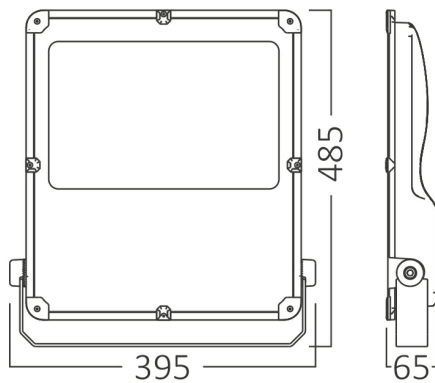

PRODUCT DATASHEET

MODEL NO BT62-09732

DESCRIPTION BRY-FLOOD-PL-300W-GRY-6500K-IP66-LED FLOODLIGHT

Luminare is intended to use in outdoor applications

General Characteristics

Model No	:	BT62-09732
Main Family	:	Outdoor Lighting
Sub Family	:	LED Floodlight
Type	:	Floodlight
Body Color	:	Grey
Lamp Shape	:	Non-Directional
Dimmable	:	Not-Dimmable
Light Source	:	LED
Warranty	:	5 years
Class	:	Class I
IP	:	IP66
IK	:	IK08

Electrical Characteristics

Lifetime (at 2.7 h/day)	:	30000 h
Voltage	:	220-240V
Power Factor	:	>0,9
Material	:	Aluminium
Working Temperature	:	-20 C+40 C
Frequency	:	50-60 Hz

Package Informations

N.W.	:	6,40 kgs
G.W.	:	7,25 kgs
PCS/CTN	:	1 pcs
Length	:	550 mm
Width	:	465 mm
Height	:	100 mm
EAN	:	5949097732317

Product Characteristics

Wattage	:	300 w
Color Temperature	:	6500K
Quse Lumen	:	39000 lm
Color Rendering Index (CRI)	:	>70
Energy Efficiency Level	:	E
Beam Angle	:	90° Degrees
Color Category	:	Cool White

Dimensions & Weight

P. Length	:	395 mm
P. Width	:	65 mm
P. Height	:	485 mm
Weight	:	6400 gr