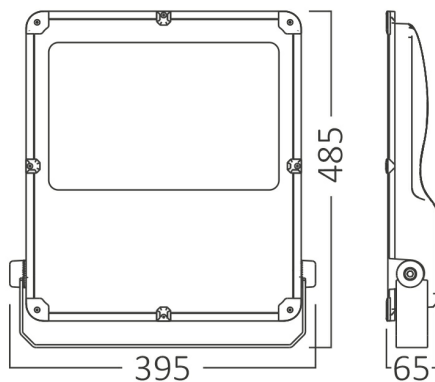

Braytron

PRODUCT DATASHEET

MODEL NO BT62-09712

DESCRIPTION BRY-FLOOD-PL-300W-GRY-4000K-IP66-LED FLOODLIGHT

Luminare is intended to use in outdoor applications

BRAYTRON SRL

Bulavardul iuliu maniu, Nr.616, Sector 6, 061129, Bucuresti-ROMANIA

Electrical Characteristics

Lifetime	:	30000 h
Voltage	:	220-240V
Power Factor	:	>0,9
Material	:	Aluminium
Working Temperature	:	-20 C+40 C
Frequency	:	50-60 Hz

Package Informations

N.W.	:	6,40 kgs
G.W.	:	7,25 kgs
PCS/CTN	:	1 pcs
Length	:	550 mm
Width	:	465 mm
Height	:	100 mm
EAN	:	5949097732300

Product Characteristics

Wattage	:	300 w
Color Temperature	:	4000K
Quse Lumen	:	39000 lm
Color Rendering Index (CRI)	:	>70
Energy Efficiency Level	:	E
Beam Angle	:	90° Degrees
Color Category	:	Natural White

Dimensions & Weight

P. Length	:	395 mm
P. Width	:	65 mm
P. Height	:	485 mm
Weight	:	6400 gr