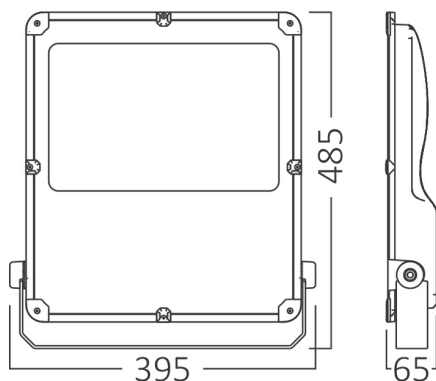

PRODUCT DATASHEET

MODEL NO BT62-09712

DESCRIPTION BRY-FLOOD-PL-300W-GRY-4000K-IP66-LED FLOODLIGHT

Luminare is intended to use in outdoor applications

General Characteristics

Model No	:	BT62-09712
Main Family	:	Outdoor Lighting
Sub Family	:	LED Floodlight
Type	:	Floodlight
Body Color	:	Grey
Lamp Shape	:	Non-Directional
Dimmable	:	Not-Dimmable
Light Source	:	LED
Warranty	:	5 years
Class	:	Class I
IP	:	IP66
IK	:	IK08

Electrical Characteristics

Lifetime	:	30000 h
Voltage	:	220-240V
Power Factor	:	>0,9
Material	:	Aluminium
Working Temperature	:	-20 C+40 C
Frequency	:	50-60 Hz

Package Informations

N.W.	:	6,40 kgs
G.W.	:	7,25 kgs
PCS/CTN	:	1 pcs
Length	:	550 mm
Width	:	465 mm
Height	:	100 mm
EAN	:	5949097732300

Product Characteristics

Wattage	:	300 w
Color Temperature	:	4000K
Quse Lumen	:	39000 lm
Color Rendering Index (CRI)	:	>70
Energy Efficiency Level	:	E
Beam Angle	:	90° Degrees
Color Category	:	Natural White

Dimensions & Weight

P. Length	:	395 mm
P. Width	:	65 mm
P. Height	:	485 mm
Weight	:	6400 gr