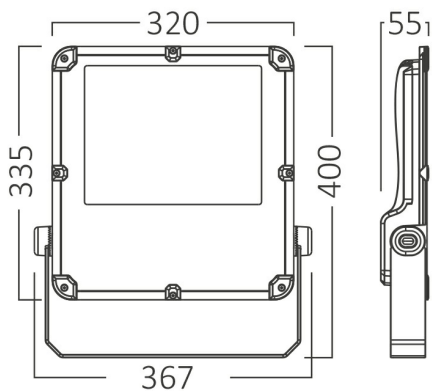

Braytron

PRODUCT DATASHEET

MODEL NO BT62-09632

DESCRIPTION BRY-FLOOD-PL-200W-GRY-6500K-IP66-LED FLOODLIGHT

Luminare is intended to use in outdoor applications

BRAYTRON SRL

Bulavardul iuliu maniu, Nr.616, Sector 6, 061129, Bucuresti-ROMANIA

Electrical Characteristics

Lifetime	:	30000 h
Voltage	:	220-240V
Power Factor	:	>0,9
Material	:	Aluminium
Working Temperature	:	-20 C+40 C
Frequency	:	50-60 Hz

Package Informations

N.W.	:	7,50 kgs
G.W.	:	9,65 kgs
PCS/CTN	:	2 pcs
Length	:	490 mm
Width	:	435 mm
Height	:	213 mm
EAN	:	5949097731945

Dimensions & Weight

P. Length	:	320 mm
P. Width	:	55 mm
P. Height	:	400 mm
Weight	:	3750 gr