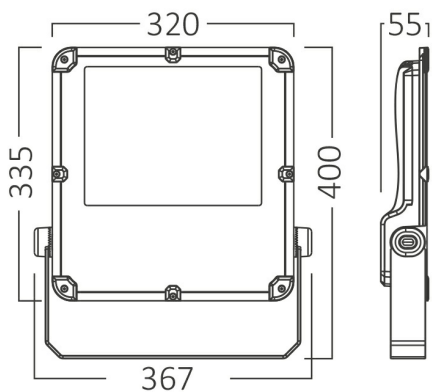

PRODUCT DATASHEET

MODEL NO BT62-09632

DESCRIPTION BRY-FLOOD-PL-200W-GRY-6500K-IP66-LED FLOODLIGHT

Luminare is intended to use in outdoor applications

General Characteristics

Model No	:	BT62-09632
Main Family	:	Outdoor Lighting
Sub Family	:	LED Floodlight
Type	:	Floodlight
Body Color	:	Grey
Lamp Shape	:	Non-Directional
Dimmable	:	Not-Dimmable
Light Source	:	LED
Warranty	:	5 years
Class	:	Class I
IP	:	IP66
IK	:	IK08

Electrical Characteristics

Lifetime	:	30000 h
Voltage	:	220-240V
Power Factor	:	>0,9
Material	:	Aluminium
Working Temperature	:	-20 C+40 C
Frequency	:	50-60 Hz

Package Informations

N.W.	:	7,50 kgs
G.W.	:	9,65 kgs
PCS/CTN	:	2 pcs
Length	:	490 mm
Width	:	435 mm
Height	:	213 mm
EAN	:	5949097731945

Dimensions & Weight

P. Length	:	320 mm
P. Width	:	55 mm
P. Height	:	400 mm
Weight	:	3750 gr