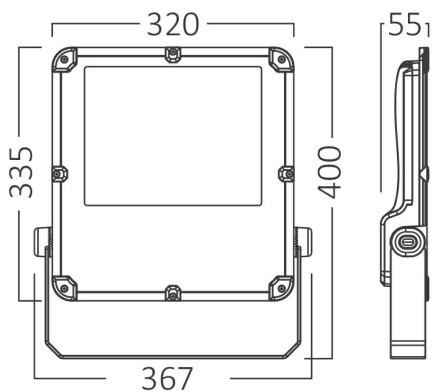

PRODUCT DATASHEET

MODEL NO BT62-09612

DESCRIPTION BRY-FLOOD-PL-200W-GRY-4000K-IP66-LED FLOODLIGHT

Luminare is intended to use in outdoor applications

General Characteristics

Model No	:	BT62-09612
Main Family	:	Outdoor Lighting
Sub Family	:	LED Floodlight
Type	:	Floodlight
Body Color	:	Grey
Lamp Shape	:	Non-Directional
Dimmable	:	Not-Dimmable
Light Source	:	LED
Warranty	:	5 years
Class	:	Class I
IP	:	IP66
IK	:	IK08

Electrical Characteristics

Lifetime	:	30000 h
Voltage	:	220-240V
Power Factor	:	>0,9
Material	:	Aluminium
Working Temperature	:	-20 C+40 C
Frequency	:	50-60 Hz

Package Informations

N.W.	:	7,50 kgs
G.W.	:	9,65 kgs
PCS/CTN	:	2 pcs
Length	:	490 mm
Width	:	435 mm
Height	:	213 mm
EAN	:	5949097731938

Product Characteristics

Wattage	:	200 w
Color Temperature	:	4000K
Quse Lumen	:	26000 lm
Color Rendering Index (CRI)	:	>70
Energy Efficiency Level	:	E
Beam Angle	:	90° Degrees
Color Category	:	Natural White

Dimensions & Weight

P. Length	:	320 mm
P. Width	:	55 mm
P. Height	:	400 mm
Weight	:	3750 gr