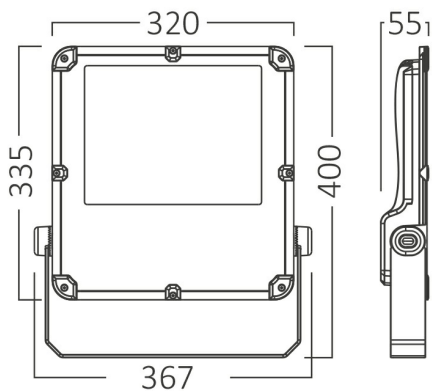

Braytron

PRODUCT DATASHEET

MODEL NO BT62-09612

DESCRIPTION BRY-FLOOD-PL-200W-GRY-4000K-IP66-LED FLOODLIGHT

Luminare is intended to use in outdoor applications

BRAYTRON SRL

Bulavardul iuliu maniu, Nr.616, Sector 6, 061129, Bucuresti-ROMANIA

Electrical Characteristics

Lifetime	:	30000 h
Voltage	:	220-240V
Power Factor	:	>0,9
Material	:	Aluminium
Working Temperature	:	-20 C+40 C
Frequency	:	50-60 Hz

Package Informations

N.W.	:	7,50 kgs
G.W.	:	9,65 kgs
PCS/CTN	:	2 pcs
Length	:	490 mm
Width	:	435 mm
Height	:	213 mm
EAN	:	5949097731938

Dimensions & Weight

P. Length	:	320 mm
P. Width	:	55 mm
P. Height	:	400 mm
Weight	:	3750 gr