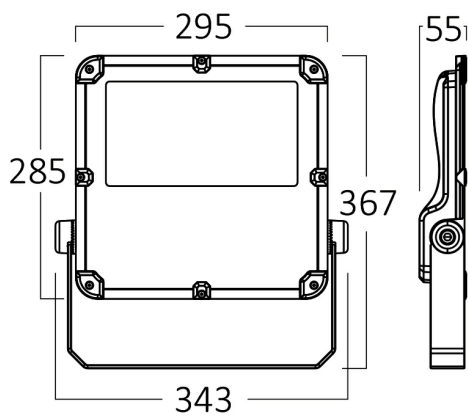

Braytron

PRODUCT DATASHEET

MODEL NO BT62-09432

DESCRIPTION BRY-FLOOD-PL-150W-GRY-6500K-IP66-LED FLOODLIGHT

Luminare is intended to use in outdoor applications

BRAYTRON SRL

Bulavardul iuliu maniu, Nr.616, Sector 6, 061129, Bucuresti-ROMANIA

Electrical Characteristics

Lifetime	:	30000 h
Voltage	:	220-240V
Power Factor	:	>0,9
Material	:	Aluminium
Working Temperature	:	-20 C+40 C
Frequency	:	50-60 Hz

Package Informations

N.W.	:	9,00 kgs
G.W.	:	11,25 kgs
PCS/CTN	:	3 pcs
Length	:	400 mm
Width	:	305 mm
Height	:	470 mm
EAN	:	5949097719981

Dimensions & Weight

P. Length	:	295 mm
P. Width	:	53 mm
P. Height	:	370 mm
Weight	:	3000 gr