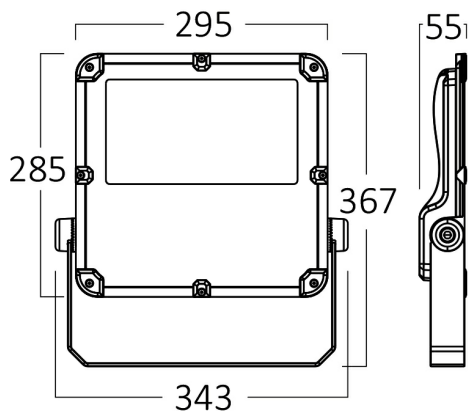

PRODUCT DATASHEET

MODEL NO BT62-09432

DESCRIPTION BRY-FLOOD-PL-150W-GRY-6500K-IP66-LED FLOODLIGHT

Luminare is intended to use in outdoor applications

General Characteristics

Model No	:	BT62-09432
Main Family	:	Outdoor Lighting
Sub Family	:	LED Floodlight
Type	:	Floodlight
Body Color	:	Grey
Lamp Shape	:	Non-Directional
Dimmable	:	Not-Dimmable
Light Source	:	LED
Warranty	:	5 years
Class	:	Class I
IP	:	IP66
IK	:	IK08

Electrical Characteristics

Lifetime	:	30000 h
Voltage	:	220-240V
Power Factor	:	>0,9
Material	:	Aluminium
Working Temperature	:	-20 C+40 C
Frequency	:	50-60 Hz

Package Informations

N.W.	:	9,00 kgs
G.W.	:	11,25 kgs
PCS/CTN	:	3 pcs
Length	:	400 mm
Width	:	305 mm
Height	:	470 mm
EAN	:	5949097719981

Product Characteristics

Wattage	:	150 w
Color Temperature	:	6500K
Quse Lumen	:	19500 lm
Color Rendering Index (CRI)	:	>70
Energy Efficiency Level	:	E
Beam Angle	:	90° Degrees
Color Category	:	Cool White

Dimensions & Weight

P. Length	:	295 mm
P. Width	:	53 mm
P. Height	:	370 mm
Weight	:	3000 gr