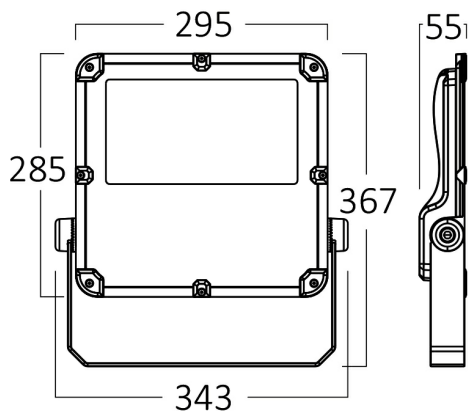

PRODUCT DATASHEET

MODEL NO BT62-09412

DESCRIPTION BRY-FLOOD-PL-150W-GRY-4000K-IP66-LED FLOODLIGHT

Luminare is intended to use in outdoor applications

General Characteristics

Model No	:	BT62-09412
Main Family	:	Outdoor Lighting
Sub Family	:	LED Floodlight
Type	:	Floodlight
Body Color	:	Grey
Lamp Shape	:	Non-Directional
Dimmable	:	Not-Dimmable
Light Source	:	LED
Warranty	:	5 years
Class	:	Class I
IP	:	IP66
IK	:	IK08

Electrical Characteristics

Lifetime (at 2.7 h/day)	:	30000 h
Voltage	:	220-240V
Power Factor	:	>0,9
Material	:	Aluminium
Working Temperature	:	-20 C+40 C
Frequency	:	50-60 Hz

Package Informations

N.W.	:	9,00 kgs
G.W.	:	11,25 kgs
PCS/CTN	:	3 pcs
Length	:	400 mm
Width	:	305 mm
Height	:	470 mm
EAN	:	5949097731921

Product Characteristics

Wattage	:	150 w
Color Temperature	:	4000K
Quse Lumen	:	19500 lm
Color Rendering Index (CRI)	:	>70
Energy Efficiency Level	:	E
Beam Angle	:	90° Degrees
Color Category	:	Natural White

Dimensions & Weight

P. Length	:	295 mm
P. Width	:	53 mm
P. Height	:	370 mm
Weight	:	3000 gr