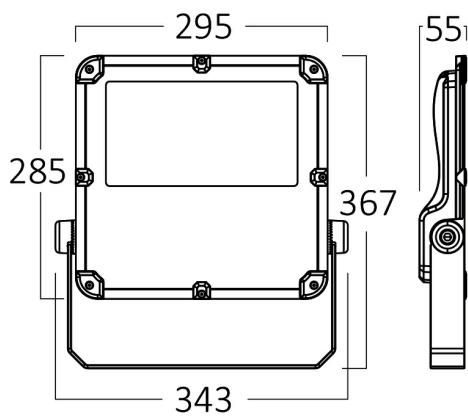

Braytron

PRODUCT DATASHEET

MODEL NO BT62-09412

DESCRIPTION BRY-FLOOD-PL-150W-GRY-4000K-IP66-LED FLOODLIGHT

Luminare is intended to use in outdoor applications

BRAYTRON SRL

Bulavardul Iuliu Maniu, Nr.616, Sector 6, 061129, Bucuresti-ROMANIA

Electrical Characteristics

Lifetime	:	30000 h
Voltage	:	220-240V
Power Factor	:	>0,9
Material	:	Aluminium
Working Temperature	:	-20 C+40 C
Frequency	:	50-60 Hz

Package Informations

N.W.	:	9,00 kgs
G.W.	:	11,25 kgs
PCS/CTN	:	3 pcs
Length	:	400 mm
Width	:	305 mm
Height	:	470 mm
EAN	:	5949097731921

Dimensions & Weight

P. Length	:	295 mm
P. Width	:	53 mm
P. Height	:	370 mm
Weight	:	3000 gr