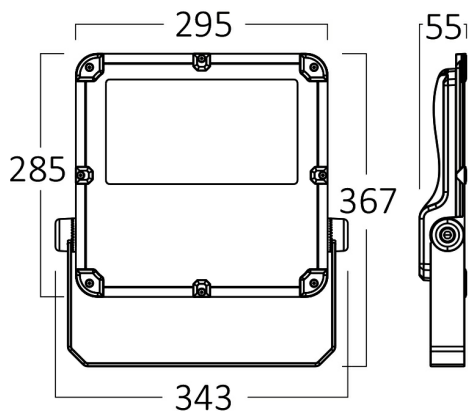

PRODUCT DATASHEET

MODEL NO BT62-09402

DESCRIPTION BRY-FLOOD-PL-150W-GRY-3000K-IP66-LED FLOODLIGHT

Luminare is intended to use in outdoor applications

General Characteristics

Model No	:	BT62-09402
Main Family	:	Outdoor Lighting
Sub Family	:	LED Floodlight
Type	:	Floodlight
Body Color	:	Grey
Lamp Shape	:	Non-Directional
Dimmable	:	Not-Dimmable
Light Source	:	LED
Warranty	:	5 years
Class	:	Class I
IP	:	IP66
IK	:	IK08

Electrical Characteristics

Lifetime	:	30000 h
Voltage	:	220-240V
Power Factor	:	>0,9
Material	:	Aluminium
Working Temperature	:	-20 C+40 C
Frequency	:	50-60 Hz

Package Informations

N.W.	:	9,00 kgs
G.W.	:	11,25 kgs
PCS/CTN	:	3 pcs
Length	:	400 mm
Width	:	305 mm
Height	:	470 mm
EAN	:	5949097719974

Product Characteristics

Wattage	:	150 w
Color Temperature	:	3000K
Quse Lumen	:	19500 lm
Color Rendering Index (CRI)	:	>70
Energy Efficiency Level	:	E
Beam Angle	:	90° Degrees
Color Category	:	Warm White

Dimensions & Weight

P. Length	:	295 mm
P. Width	:	53 mm
P. Height	:	370 mm
Weight	:	3000 gr