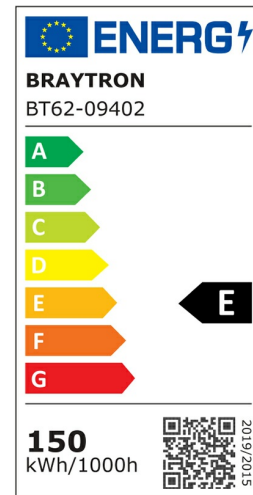

PRODUCT DATASHEET

MODEL NO BT62-09402

DESCRIPTION BRY-FLOOD-PL-150W-GRY-3000K-IP66-LED FLOODLIGHT

Luminare is intended to use in outdoor applications

General Characteristics

Model No	:	BT62-09402
Main Family	:	Outdoor Lighting
Sub Family	:	LED Floodlight
Type	:	Floodlight
Body Color	:	Grey
Lamp Shape	:	Non-Directional
Dimmable	:	Not-Dimmable
Light Source	:	LED
Warranty	:	5 years
Class	:	Class I
IP	:	IP66
IK	:	IK08

Electrical Characteristics

Lifetime	:	30000 h
Voltage	:	220-240V
Power Factor	:	>0,9
Material	:	Aluminium
Working Temperature	:	-20 C+40 C
Frequency	:	50-60 Hz

Package Informations

N.W.	:	9,00 kgs
G.W.	:	11,25 kgs
PCS/CTN	:	3 pcs
Length	:	400 mm
Width	:	305 mm
Height	:	470 mm
EAN	:	5949097719974

Product Characteristics

Wattage	:	150 w
Color Temperature	:	3000K
Quse Lumen	:	19500 lm
Color Rendering Index (CRI)	:	>70
Energy Efficiency Level	:	E
Beam Angle	:	90° Degrees
Color Category	:	Warm White

Dimensions & Weight

P. Length	:	295 mm
P. Width	:	53 mm
P. Height	:	370 mm
Weight	:	3000 gr