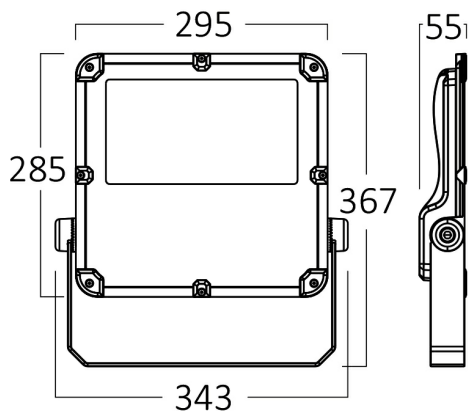

PRODUCT DATASHEET

MODEL NO BT62-09402

DESCRIPTION BRY-FLOOD-PL-150W-GRY-3000K-IP66-LED FLOODLIGHT

Luminare is intended to use in outdoor applications

General Characteristics

Model No	:	BT62-09402
Main Family	:	Outdoor Lighting
Sub Family	:	LED Floodlight
Type	:	Floodlight
Body Color	:	Grey
Lamp Shape	:	Non-Directional
Dimmable	:	Not-Dimmable
Light Source	:	LED
Warranty	:	5 years
Class	:	Class I
IP	:	IP66
IK	:	IK08

Electrical Characteristics

Lifetime (at 2.7 h/day)	:	30000 h
Voltage	:	220-240V
Power Factor	:	>0,9
Material	:	Aluminium
Working Temperature	:	-20 C+40 C
Frequency	:	50-60 Hz

Package Informations

N.W.	:	9,00 kgs
G.W.	:	11,25 kgs
PCS/CTN	:	3 pcs
Length	:	400 mm
Width	:	305 mm
Height	:	470 mm
EAN	:	5949097719974

Product Characteristics

Wattage	:	150 w
Color Temperature	:	3000K
Quse Lumen	:	19500 lm
Color Rendering Index (CRI)	:	>70
Energy Efficiency Level	:	E
Beam Angle	:	90° Degrees
Color Category	:	Warm White

Dimensions & Weight

P. Length	:	295 mm
P. Width	:	53 mm
P. Height	:	370 mm
Weight	:	3000 gr