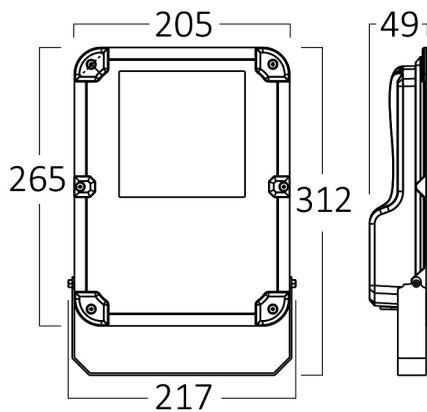

PRODUCT DATASHEET

MODEL NO BT62-09132

DESCRIPTION BRY-FLOOD-PL-100W-GRY-6500K-IP66-LED FLOODLIGHT

Luminare is intended to use in outdoor applications

General Characteristics

Model No	:	BT62-09132
Main Family	:	Outdoor Lighting
Sub Family	:	LED Floodlight
Type	:	Floodlight
Body Color	:	Grey
Lamp Shape	:	Non-Directional
Dimmable	:	Not-Dimmable
Light Source	:	LED
Warranty	:	5 years
Class	:	Class I
IP	:	IP66
IK	:	IK08

Electrical Characteristics

Lifetime	:	30000 h
Voltage	:	220-240V
Power Factor	:	>0,9
Material	:	Aluminium
Working Temperature	:	-20 C+40 C
Frequency	:	50-60 Hz

Package Informations

N.W.	:	4,80 kgs
G.W.	:	6,85 kgs
PCS/CTN	:	4 pcs
Length	:	380 mm
Width	:	310 mm
Height	:	405 mm
EAN	:	5949097731914

Product Characteristics

Wattage	:	100 w
Color Temperature	:	6500K
Quse Lumen	:	13000 lm
Color Rendering Index (CRI)	:	>70
Energy Efficiency Level	:	E
Beam Angle	:	90° Degrees
Color Category	:	Cool White

Dimensions & Weight

P. Length	:	205 mm
P. Width	:	47 mm
P. Height	:	312 mm
Weight	:	1200 gr