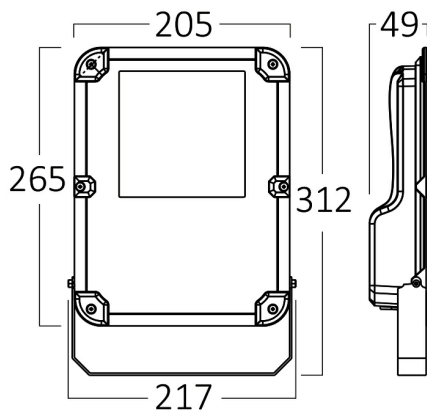

PRODUCT DATASHEET

MODEL NO BT62-09132

DESCRIPTION BRY-FLOOD-PL-100W-GRY-6500K-IP66-LED FLOODLIGHT

Luminare is intended to use in outdoor applications

General Characteristics

Model No	:	BT62-09132
Main Family	:	Outdoor Lighting
Sub Family	:	LED Floodlight
Type	:	Floodlight
Body Color	:	Grey
Lamp Shape	:	Non-Directional
Dimmable	:	Not-Dimmable
Light Source	:	LED
Warranty	:	5 years
Class	:	Class I
IP	:	IP66
IK	:	IK08

Electrical Characteristics

Lifetime (at 2.7 h/day)	:	30000 h
Voltage	:	220-240V
Power Factor	:	>0,9
Material	:	Aluminium
Working Temperature	:	-20 C+40 C
Frequency	:	50-60 Hz

Package Informations

N.W.	:	4,80 kgs
G.W.	:	6,85 kgs
PCS/CTN	:	4 pcs
Length	:	380 mm
Width	:	310 mm
Height	:	405 mm
EAN	:	5949097731914

Product Characteristics

Wattage	:	100 w
Color Temperature	:	6500K
Quse Lumen	:	13000 lm
Color Rendering Index (CRI)	:	>70
Energy Efficiency Level	:	E
Beam Angle	:	90° Degrees
Color Category	:	Cool White

Dimensions & Weight

P. Length	:	205 mm
P. Width	:	47 mm
P. Height	:	312 mm
Weight	:	1200 gr