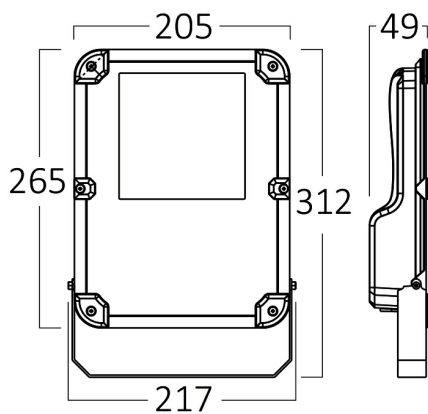

Braytron

PRODUCT DATASHEET

MODEL NO BT62-09112

DESCRIPTION BRY-FLOOD-PL-100W-GRY-4000K-IP66-LED FLOODLIGHT

IP66

Luminare is intended to use in outdoor applications

BRAYTRON SRL

Bulavardul iuliu maniu, Nr.616, Sector 6, 061129, Bucuresti-ROMANIA

Electrical Characteristics

Lifetime	:	30000 h
Voltage	:	220-240V
Power Factor	:	>0,9
Material	:	Aluminium
Working Temperature	:	-20 C+40 C
Frequency	:	50-60 Hz

Package Informations

N.W.	:	4,80 kgs
G.W.	:	6,85 kgs
PCS/CTN	:	4 pcs
Length	:	380 mm
Width	:	310 mm
Height	:	405 mm
EAN	:	5949097731907

Dimensions & Weight

P. Length	:	205 mm
P. Width	:	47 mm
P. Height	:	312 mm
Weight	:	1200 gr