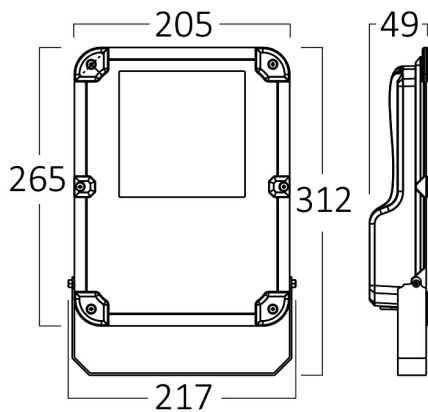

PRODUCT DATASHEET

MODEL NO BT62-09112

DESCRIPTION BRY-FLOOD-PL-100W-GRY-4000K-IP66-LED FLOODLIGHT

Luminare is intended to use in outdoor applications

General Characteristics

Model No	:	BT62-09112
Main Family	:	Outdoor Lighting
Sub Family	:	LED Floodlight
Type	:	Floodlight
Body Color	:	Grey
Lamp Shape	:	Non-Directional
Dimmable	:	Not-Dimmable
Light Source	:	LED
Warranty	:	5 years
Class	:	Class I
IP	:	IP66
IK	:	IK08

Electrical Characteristics

Lifetime	:	30000 h
Voltage	:	220-240V
Power Factor	:	>0,9
Material	:	Aluminium
Working Temperature	:	-20 C+40 C
Frequency	:	50-60 Hz

Package Informations

N.W.	:	4,80 kgs
G.W.	:	6,85 kgs
PCS/CTN	:	4 pcs
Length	:	380 mm
Width	:	310 mm
Height	:	405 mm
EAN	:	5949097731907

Product Characteristics

Wattage	:	100 w
Color Temperature	:	4000K
Quse Lumen	:	13000 lm
Color Rendering Index (CRI)	:	>70
Energy Efficiency Level	:	E
Beam Angle	:	90° Degrees
Color Category	:	Natural White

Dimensions & Weight

P. Length	:	205 mm
P. Width	:	47 mm
P. Height	:	312 mm
Weight	:	1200 gr