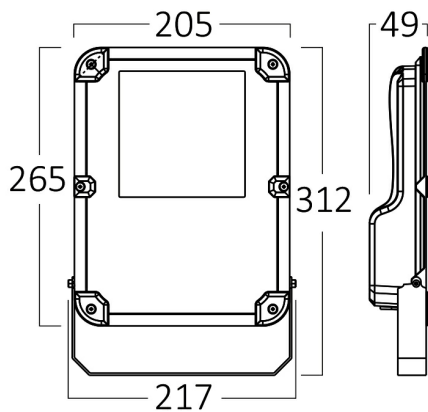

PRODUCT DATASHEET

MODEL NO BT62-09112

DESCRIPTION BRY-FLOOD-PL-100W-GRY-4000K-IP66-LED FLOODLIGHT

Luminare is intended to use in outdoor applications

General Characteristics

Model No	:	BT62-09112
Main Family	:	Outdoor Lighting
Sub Family	:	LED Floodlight
Type	:	Floodlight
Body Color	:	Grey
Lamp Shape	:	Non-Directional
Dimmable	:	Not-Dimmable
Light Source	:	LED
Warranty	:	5 years
Class	:	Class I
IP	:	IP66
IK	:	IK08

Electrical Characteristics

Lifetime (at 2.7 h/day)	:	30000 h
Voltage	:	220-240V
Power Factor	:	>0,9
Material	:	Aluminium
Working Temperature	:	-20 C+40 C
Frequency	:	50-60 Hz

Package Informations

N.W.	:	4,80 kgs
G.W.	:	6,85 kgs
PCS/CTN	:	4 pcs
Length	:	380 mm
Width	:	310 mm
Height	:	405 mm
EAN	:	5949097731907

Product Characteristics

Wattage	:	100 w
Color Temperature	:	4000K
Quse Lumen	:	13000 lm
Color Rendering Index (CRI)	:	>70
Energy Efficiency Level	:	E
Beam Angle	:	90° Degrees
Color Category	:	Natural White

Dimensions & Weight

P. Length	:	205 mm
P. Width	:	47 mm
P. Height	:	312 mm
Weight	:	1200 gr