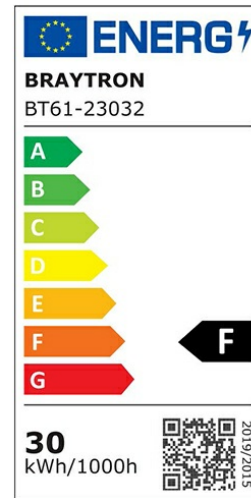

PRODUCT DATASHEET

MODEL NO BT61-23032

DESCRIPTION BRY-FLOOD-SL-30W-GRY-6500K-SNS-IP54-LED FLOODLIGHT

Luminare is intended to use in outdoor applications

General Characteristics

Model No	:	BT61-23032
Main Family	:	Outdoor Lighting
Sub Family	:	LED Floodlight
Type	:	Flood
Body Color	:	Grey
Lamp Shape	:	Directional
Dimmable	:	Not-Dimmable
Light Source	:	LED
Warranty	:	3 years
Class	:	Class I
IP	:	IP54
IK	:	IK06

Electrical Characteristics

Lifetime (at 2.7 h/day)	:	20000 h
Voltage	:	220-240V
Power Factor	:	>0,9
Material	:	Aluminium
Working Temperature	:	-20 C+40 C
Frequency	:	50-60 Hz

Package Informations

N.W.	:	12,80 kgs
G.W.	:	16,00 kgs
PCS/CTN	:	20 pcs
Length	:	360 mm
Width	:	325 mm
Height	:	545 mm
EAN	:	5949097702655

Product Characteristics

Wattage	:	30 w
Color Temperature	:	6500K
Quse Lumen	:	2400 lm
Color Rendering Index (CRI)	:	>70
Energy Efficiency Level	:	F
Beam Angle	:	120° Degrees
Color Category	:	Cool White

Dimensions & Weight

P. Length	:	168 mm
P. Width	:	54 mm
P. Height	:	252 mm
Weight	:	640 gr

Sensor Informations

Sensor Type	:	Motion
Detection Distance	:	8m (<24C)
Detection Speed	:	0,6-1,5m/s
Installation Height	:	1m-3m
Time Delay	:	10sec-8min
Lux	:	2-2000 lux