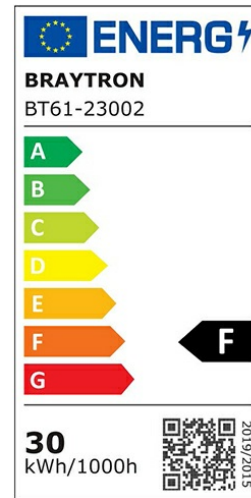

PRODUCT DATASHEET

MODEL NO BT61-23002

DESCRIPTION BRY-FLOOD-SL-30W-GRY-3000K-SNS-IP54-LED FLOODLIGHT

Luminare is intended to use in outdoor applications

General Characteristics

Model No	:	BT61-23002
Main Family	:	Outdoor Lighting
Sub Family	:	LED Floodlight
Type	:	Flood
Body Color	:	Grey
Lamp Shape	:	Directional
Dimmable	:	Not-Dimmable
Light Source	:	LED
Warranty	:	3 years
Class	:	Class I
IP	:	IP54
IK	:	IK06

Electrical Characteristics

Lifetime	:	20000 h
Voltage	:	220-240V
Power Factor	:	>0,9
Material	:	Aluminium
Working Temperature	:	-20 C+40 C
Frequency	:	50-60 Hz

Package Informations

N.W.	:	12,80 kgs
G.W.	:	16,00 kgs
PCS/CTN	:	20 pcs
Length	:	360 mm
Width	:	325 mm
Height	:	545 mm
EAN	:	5949097703812

Product Characteristics

Wattage	:	30 w
Color Temperature	:	3000K
Quse Lumen	:	2400 lm
Color Rendering Index (CRI)	:	>70
Energy Efficiency Level	:	F
Beam Angle	:	120° Degrees
Color Category	:	Warm White

Dimensions & Weight

P. Length	:	168 mm
P. Width	:	54 mm
P. Height	:	252 mm
Weight	:	640 gr

Sensor Informations

Sensor Type	:	Motion
Detection Distance	:	8m (<24C)
Detection Speed	:	0,6-1,5m/s
Installation Height	:	1m-3m
Time Delay	:	10sec-8min
Lux	:	2-2000 lux