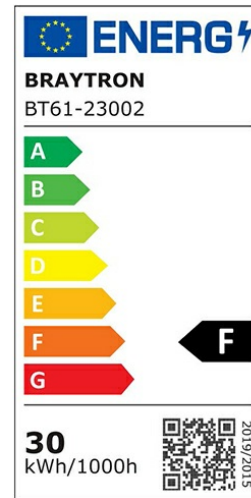

## PRODUCT DATASHEET

MODEL NO BT61-23002

DESCRIPTION BRY-FLOOD-SL-30W-GRY-3000K-SNS-IP54-LED FLOODLIGHT

Luminare is intended to use in outdoor applications

### General Characteristics

Model No	:	BT61-23002
Main Family	:	Outdoor Lighting
Sub Family	:	LED Floodlight
Type	:	Flood
Body Color	:	Grey
Lamp Shape	:	Directional
Dimmable	:	Not-Dimmable
Light Source	:	LED
Warranty	:	3 years
Class	:	Class I
IP	:	IP54
IK	:	IK06

### Electrical Characteristics

Lifetime	:	20000 h
Voltage	:	220-240V
Power Factor	:	>0,9
Material	:	Aluminium
Working Temperature	:	-20 C+40 C
Frequency	:	50-60 Hz

### Product Characteristics

Wattage	:	30 w
Color Temperature	:	3000K
Quse Lumen	:	2400 lm
Color Rendering Index (CRI)	:	>70
Energy Efficiency Level	:	F
Beam Angle	:	120° Degrees
Color Category	:	Warm White