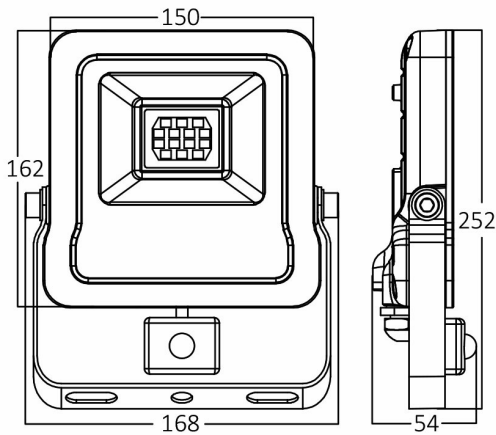

Braytron

PRODUCT DATASHEET

MODEL NO BT61-23002

DESCRIPTION BRY-FLOOD-SL-30W-GRY-3000K-SNS-IP54-LED FLOODLIGHT

Luminare is intended to use in outdoor applications

BRAYTRON SRL

Bulavardul iuliu maniu, Nr.616, Sector 6, 061129, Bucuresti-ROMANIA

Dimensions & Weight

| | | |
|-----------|---|--------|
| P. Length | : | 168 mm |
| P. Width | : | 54 mm |
| P. Height | : | 252 mm |
| Weight | : | 640 gr |

Package Informations

| | | |
|---------|---|---------------|
| N.W. | : | 12,80 kgs |
| G.W. | : | 16,00 kgs |
| PCS/CTN | : | 20 pcs |
| Length | : | 360 mm |
| Width | : | 325 mm |
| Height | : | 545 mm |
| EAN | : | 5949097703812 |