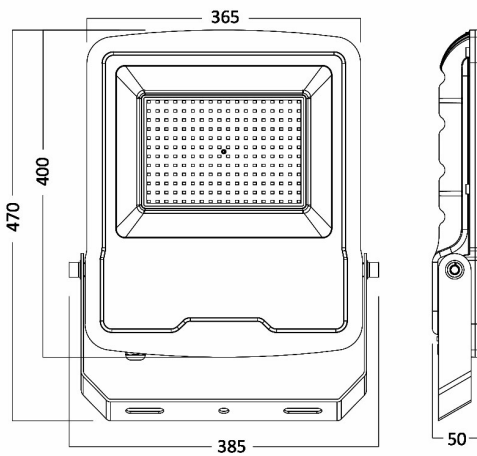

## PRODUCT DATASHEET

MODEL NO BT61-09632

DESCRIPTION BRY-FLOOD-SL-200W-GRY-6500K-IP65-LED FLOODLIGHT

Luminare is intended to use in outdoor applications

### General Characteristics

Model No	:	BT61-09632
Main Family	:	Outdoor Lighting
Sub Family	:	LED Floodlight
Type	:	Flood
Body Color	:	Grey
Lamp Shape	:	Directional
Dimmable	:	Not-Dimmable
Light Source	:	LED
Warranty	:	3 years
Class	:	Class I
IP	:	IP65
IK	:	IK06

### Package Informations

N.W.	:	9,14 kgs
G.W.	:	10,35 kgs
PCS/CTN	:	2 pcs
Length	:	401 mm
Width	:	128 mm
Height	:	495 mm
EAN	:	5949097702648

### Dimensions & Weight

P. Length	:	385 mm
P. Width	:	50 mm
P. Height	:	470 mm
Weight	:	4570 gr