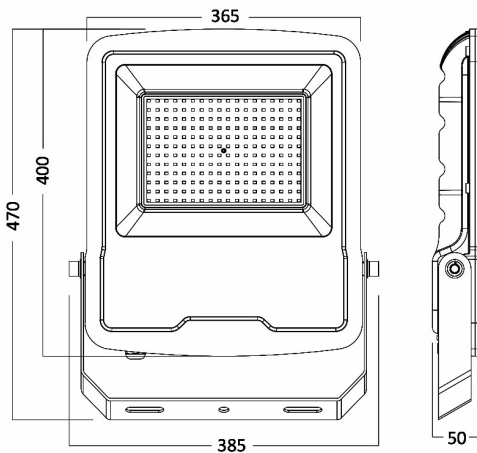

Braytron

PRODUCT DATASHEET

MODEL NO BT61-09632

DESCRIPTION BRY-FLOOD-SL-200W-GRY-6500K-IP65-LED FLOODLIGHT

Luminare is intended to use in outdoor applications

BRAYTRON SRL

Bulavardul iuliu maniu, Nr.616, Sector 6, 061129, Bucuresti-ROMANIA

Electrical Characteristics

Lifetime	:	20000 h
Voltage	:	220-240V
Power Factor	:	>0,9
Material	:	Aluminium
Working Temperature	:	-20 C+40 C
Frequency	:	50-60 Hz

Package Informations

N.W.	:	9,14 kgs
G.W.	:	10,35 kgs
PCS/CTN	:	2 pcs
Length	:	401 mm
Width	:	128 mm
Height	:	495 mm
EAN	:	5949097702648

Product Characteristics

Wattage	:	200 w
Color Temperature	:	6500K
Quse Lumen	:	16000 lm
Color Rendering Index (CRI)	:	>80
Energy Efficiency Level	:	F
Beam Angle	:	120° Degrees
Color Category	:	Cool White

Dimensions & Weight

P. Length	:	385 mm
P. Width	:	50 mm
P. Height	:	470 mm
Weight	:	4570 gr