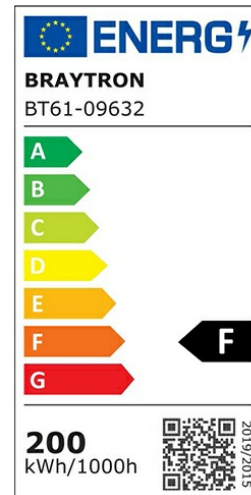

## PRODUCT DATASHEET

MODEL NO BT61-09632

DESCRIPTION BRY-FLOOD-SL-200W-GRY-6500K-IP65-LED FLOODLIGHT

Luminare is intended to use in outdoor applications

### General Characteristics

Model No	:	BT61-09632
Main Family	:	Outdoor Lighting
Sub Family	:	LED Floodlight
Type	:	Flood
Body Color	:	Grey
Lamp Shape	:	Directional
Dimmable	:	Not-Dimmable
Light Source	:	LED
Warranty	:	3 years
Class	:	Class I
IP	:	IP65
IK	:	IK06

### Electrical Characteristics

Lifetime	:	20000 h
Voltage	:	220-240V
Power Factor	:	>0,9
Material	:	Aluminium
Working Temperature	:	-20 C+40 C
Frequency	:	50-60 Hz

### Product Characteristics

Wattage	:	200 w
Color Temperature	:	6500K
Quse Lumen	:	16000 lm
Color Rendering Index (CRI)	:	>80
Energy Efficiency Level	:	F
Beam Angle	:	120° Degrees
Color Category	:	Cool White