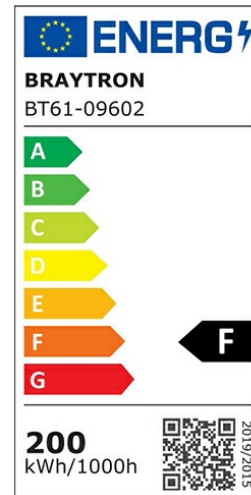

## PRODUCT DATASHEET

MODEL NO BT61-09602

DESCRIPTION BRY-FLOOD-SL-200W-GRY-3000K-IP65-LED FLOODLIGHT

Luminare is intended to use in outdoor applications

### General Characteristics

Model No	:	BT61-09602
Main Family	:	Outdoor Lighting
Sub Family	:	LED Floodlight
Type	:	Flood
Body Color	:	Grey
Lamp Shape	:	Directional
Dimmable	:	Not-Dimmable
Light Source	:	LED
Warranty	:	3 years
Class	:	Class I
IP	:	IP65
IK	:	IK06

### Electrical Characteristics

Lifetime	:	20000 h
Voltage	:	220-240V
Power Factor	:	>0,9
Material	:	Aluminium
Working Temperature	:	-20 C+40 C
Frequency	:	50-60 Hz

### Product Characteristics

Wattage	:	200 w
Color Temperature	:	3000K
Quse Lumen	:	16000 lm
Color Rendering Index (CRI)	:	>80
Energy Efficiency Level	:	F
Beam Angle	:	120° Degrees
Color Category	:	Warm White