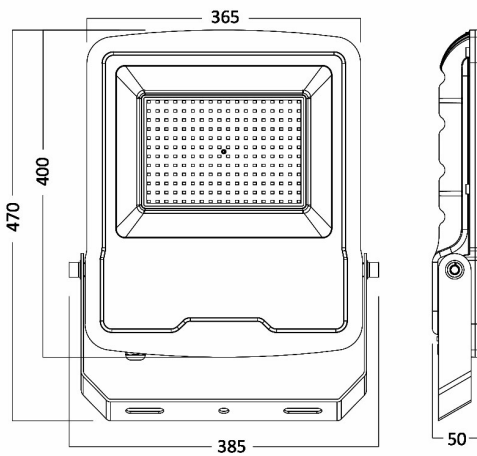

PRODUCT DATASHEET

MODEL NO BT61-09602

DESCRIPTION BRY-FLOOD-SL-200W-GRY-3000K-IP65-LED FLOODLIGHT

Luminare is intended to use in outdoor applications

General Characteristics

Model No	:	BT61-09602
Main Family	:	Outdoor Lighting
Sub Family	:	LED Floodlight
Type	:	Flood
Body Color	:	Grey
Lamp Shape	:	Directional
Dimmable	:	Not-Dimmable
Light Source	:	LED
Warranty	:	3 years
Class	:	Class I
IP	:	IP65
IK	:	IK06

Electrical Characteristics

Lifetime (at 2.7 h/day)	:	20000 h
Voltage	:	220-240V
Power Factor	:	>0,9
Material	:	Aluminium
Working Temperature	:	-20 C+40 C
Frequency	:	50-60 Hz

Package Informations

N.W.	:	9,14 kgs
G.W.	:	10,35 kgs
PCS/CTN	:	2 pcs
Length	:	401 mm
Width	:	128 mm
Height	:	495 mm
EAN	:	5949097703799

Product Characteristics

Wattage	:	200 w
Color Temperature	:	3000K
Quse Lumen	:	16000 lm
Color Rendering Index (CRI)	:	>80
Energy Efficiency Level	:	F
Beam Angle	:	120° Degrees
Color Category	:	Warm White

Dimensions & Weight

P. Length	:	385 mm
P. Width	:	50 mm
P. Height	:	470 mm
Weight	:	4570 gr