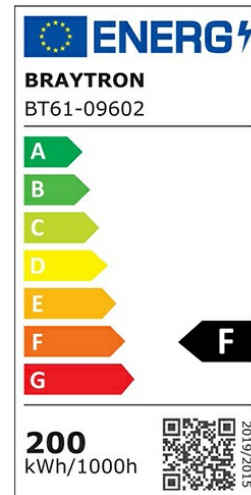

PRODUCT DATASHEET

MODEL NO BT61-09602

DESCRIPTION BRY-FLOOD-SL-200W-GRY-3000K-IP65-LED FLOODLIGHT

Luminare is intended to use in outdoor applications

General Characteristics

Model No	:	BT61-09602
Main Family	:	Outdoor Lighting
Sub Family	:	LED Floodlight
Type	:	Flood
Body Color	:	Grey
Lamp Shape	:	Directional
Dimmable	:	Not-Dimmable
Light Source	:	LED
Warranty	:	3 years
Class	:	Class I
IP	:	IP65
IK	:	IK06

Electrical Characteristics

Lifetime (at 2.7 h/day)	:	20000 h
Voltage	:	220-240V
Power Factor	:	>0,9
Material	:	Aluminium
Working Temperature	:	-20 C+40 C
Frequency	:	50-60 Hz

Package Informations

N.W.	:	9,14 kgs
G.W.	:	10,35 kgs
PCS/CTN	:	2 pcs
Length	:	401 mm
Width	:	128 mm
Height	:	495 mm
EAN	:	5949097703799

Product Characteristics

Wattage	:	200 w
Color Temperature	:	3000K
Quse Lumen	:	16000 lm
Color Rendering Index (CRI)	:	>80
Energy Efficiency Level	:	F
Beam Angle	:	120° Degrees
Color Category	:	Warm White