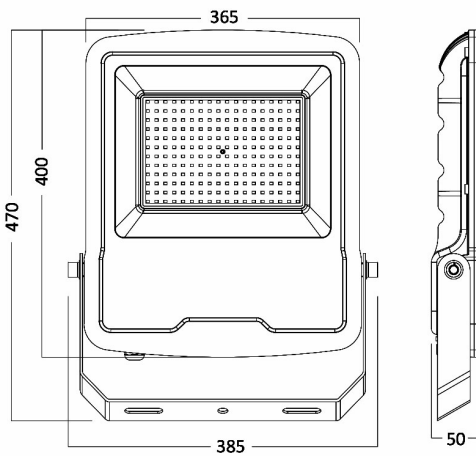

## PRODUCT DATASHEET

MODEL NO BT61-09602

DESCRIPTION BRY-FLOOD-SL-200W-GRY-3000K-IP65-LED FLOODLIGHT

Luminare is intended to use in outdoor applications

### General Characteristics

Model No	:	BT61-09602
Main Family	:	Outdoor Lighting
Sub Family	:	LED Floodlight
Type	:	Flood
Body Color	:	Grey
Lamp Shape	:	Directional
Dimmable	:	Not-Dimmable
Light Source	:	LED
Warranty	:	3 years
Class	:	Class I
IP	:	IP65
IK	:	IK06

### Package Informations

N.W.	:	9,14 kgs
G.W.	:	10,35 kgs
PCS/CTN	:	2 pcs
Length	:	401 mm
Width	:	128 mm
Height	:	495 mm
EAN	:	5949097703799

### Dimensions & Weight

P. Length	:	385 mm
P. Width	:	50 mm
P. Height	:	470 mm
Weight	:	4570 gr