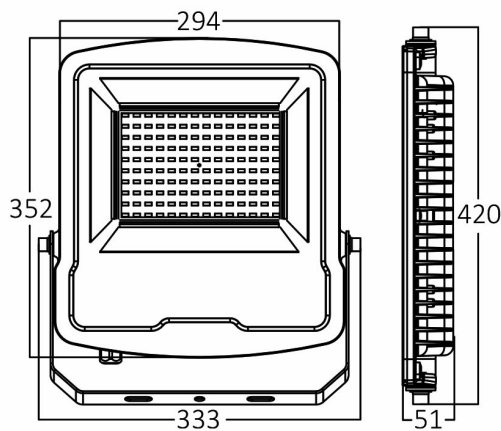

PRODUCT DATASHEET

MODEL NO BT61-09432

DESCRIPTION BRY-FLOOD-SL-150W-GRY-6500K-IP65-LED FLOODLIGHT

Luminare is intended to use in outdoor applications

General Characteristics

Model No	:	BT61-09432
Main Family	:	Outdoor Lighting
Sub Family	:	LED Floodlight
Type	:	Flood
Body Color	:	Grey
Lamp Shape	:	Directional
Dimmable	:	Not-Dimmable
Light Source	:	LED
Warranty	:	3 years
Class	:	Class I
IP	:	IP65
IK	:	IK06

Electrical Characteristics

Lifetime (at 2.7 h/day)	:	20000 h
Voltage	:	220-240V
Power Factor	:	>0,9
Material	:	Aluminium
Working Temperature	:	-20 C+40 C
Frequency	:	50-60 Hz

Package Informations

N.W.	:	9,54 kgs
G.W.	:	10,95 kgs
PCS/CTN	:	3 pcs
Length	:	350 mm
Width	:	190 mm
Height	:	450 mm
EAN	:	5949097702631

Product Characteristics

Wattage	:	150 w
Color Temperature	:	6500K
Quse Lumen	:	12200 lm
Color Rendering Index (CRI)	:	>80
Energy Efficiency Level	:	F
Beam Angle	:	120° Degrees
Color Category	:	Cool White

Dimensions & Weight

P. Length	:	333 mm
P. Width	:	51 mm
P. Height	:	420 mm
Weight	:	3180 gr