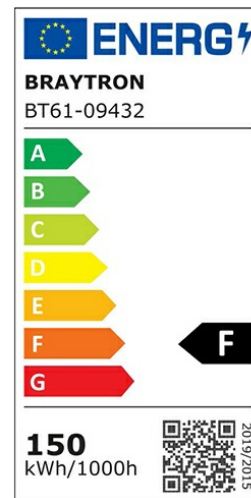

Braytron

PRODUCT DATASHEET

MODEL NO BT61-09432

DESCRIPTION BRY-FLOOD-SL-150W-GRY-6500K-IP65-LED FLOODLIGHT

Luminare is intended to use in outdoor applications

BRAYTRON SRL

Bulaverdul iuliu maniu, Nr.616, Sector 6, 061129, Bucuresti-ROMANIA

info@braytron.com

www.braytron.com

General Characteristics

Model No	:	BT61-09432
Main Family	:	Outdoor Lighting
Sub Family	:	LED Floodlight
Type	:	Flood
Body Color	:	Grey
Lamp Shape	:	Directional
Dimmable	:	Not-Dimmable
Light Source	:	LED
Warranty	:	3 years
Class	:	Class I
IP	:	IP65
IK	:	IK06

Electrical Characteristics

Lifetime	:	20000 h
Voltage	:	220-240V
Power Factor	:	>0,9
Material	:	Aluminium
Working Temperature	:	-20 C+40 C
Frequency	:	50-60 Hz

Package Informations

N.W.	:	9,54 kgs
G.W.	:	10,95 kgs
PCS/CTN	:	3 pcs
Length	:	350 mm
Width	:	190 mm
Height	:	450 mm
EAN	:	5949097702631

Product Characteristics

Wattage	:	150 w
Color Temperature	:	6500K
Quse Lumen	:	12200 lm
Color Rendering Index (CRI)	:	>80
Energy Efficiency Level	:	F
Beam Angle	:	120° Degrees
Color Category	:	Cool White