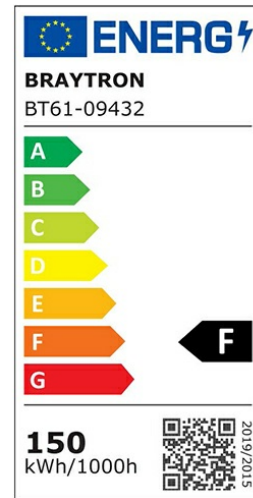

PRODUCT DATASHEET

MODEL NO BT61-09432

DESCRIPTION BRY-FLOOD-SL-150W-GRY-6500K-IP65-LED FLOODLIGHT

Luminare is intended to use in outdoor applications

General Characteristics

Model No	:	BT61-09432
Main Family	:	Outdoor Lighting
Sub Family	:	LED Floodlight
Type	:	Flood
Body Color	:	Grey
Lamp Shape	:	Directional
Dimmable	:	Not-Dimmable
Light Source	:	LED
Warranty	:	3 years
Class	:	Class I
IP	:	IP65
IK	:	IK06

Electrical Characteristics

Lifetime (at 2.7 h/day)	:	20000 h
Voltage	:	220-240V
Power Factor	:	>0,9
Material	:	Aluminium
Working Temperature	:	-20 C+40 C
Frequency	:	50-60 Hz

Package Informations

N.W.	:	9,54 kgs
G.W.	:	10,95 kgs
PCS/CTN	:	3 pcs
Length	:	350 mm
Width	:	190 mm
Height	:	450 mm
EAN	:	5949097702631

Product Characteristics

Wattage	:	150 w
Color Temperature	:	6500K
Quse Lumen	:	12200 lm
Color Rendering Index (CRI)	:	>80
Energy Efficiency Level	:	F
Beam Angle	:	120° Degrees
Color Category	:	Cool White

Dimensions & Weight

P. Length	:	333 mm
P. Width	:	51 mm
P. Height	:	420 mm
Weight	:	3180 gr