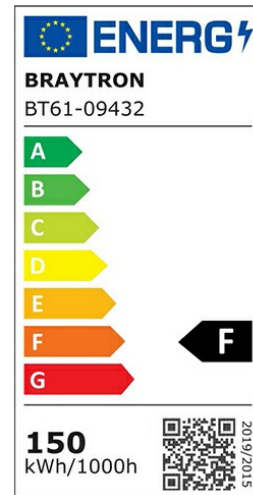

PRODUCT DATASHEET

MODEL NO BT61-09432

DESCRIPTION BRY-FLOOD-SL-150W-GRY-6500K-IP65-LED FLOODLIGHT

Luminare is intended to use in outdoor applications

BRAYTRON SRL

Bulaverdul iuliu maniu, Nr.616, Sector 6, 061129, Bucuresti-ROMANIA

info@braytron.com

www.braytron.com

General Characteristics

Model No	:	BT61-09432
Main Family	:	Outdoor Lighting
Sub Family	:	LED Floodlight
Type	:	Flood
Body Color	:	Grey
Lamp Shape	:	Directional
Dimmable	:	Not-Dimmable
Light Source	:	LED
Warranty	:	3 years
Class	:	Class I
IP	:	IP65
IK	:	IK06

Electrical Characteristics

Lifetime	:	20000 h
Voltage	:	220-240V
Power Factor	:	>0,9
Material	:	Aluminium
Working Temperature	:	-20 C+40 C
Frequency	:	50-60 Hz

Package Informations

N.W.	:	9,54 kgs
G.W.	:	10,95 kgs
PCS/CTN	:	3 pcs
Length	:	350 mm
Width	:	190 mm
Height	:	450 mm
EAN	:	5949097702631

Product Characteristics

Wattage	:	150 w
Color Temperature	:	6500K
Quse Lumen	:	12200 lm
Color Rendering Index (CRI)	:	>80
Energy Efficiency Level	:	F
Beam Angle	:	120° Degrees
Color Category	:	Cool White