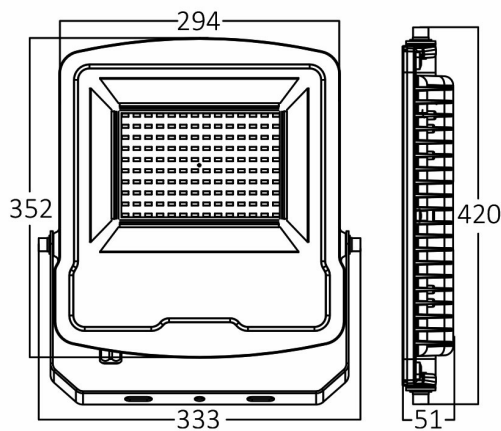

PRODUCT DATASHEET

MODEL NO BT61-09432

DESCRIPTION BRY-FLOOD-SL-150W-GRY-6500K-IP65-LED FLOODLIGHT

Luminare is intended to use in outdoor applications

BRAYTRON SRL

Bulaverdul iuliu maniu, Nr.616, Sector 6, 061129, Bucuresti-ROMANIA

Electrical Characteristics

Lifetime	:	20000 h
Voltage	:	220-240V
Power Factor	:	>0,9
Material	:	Aluminium
Working Temperature	:	-20 C+40 C
Frequency	:	50-60 Hz

Package Informations

N.W.	:	9,54 kgs
G.W.	:	10,95 kgs
PCS/CTN	:	3 pcs
Length	:	350 mm
Width	:	190 mm
Height	:	450 mm
EAN	:	5949097702631

Product Characteristics

Wattage	:	150 w
Color Temperature	:	6500K
Quse Lumen	:	12200 lm
Color Rendering Index (CRI)	:	>80
Energy Efficiency Level	:	F
Beam Angle	:	120° Degrees
Color Category	:	Cool White

Dimensions & Weight

P. Length	:	333 mm
P. Width	:	51 mm
P. Height	:	420 mm
Weight	:	3180 gr