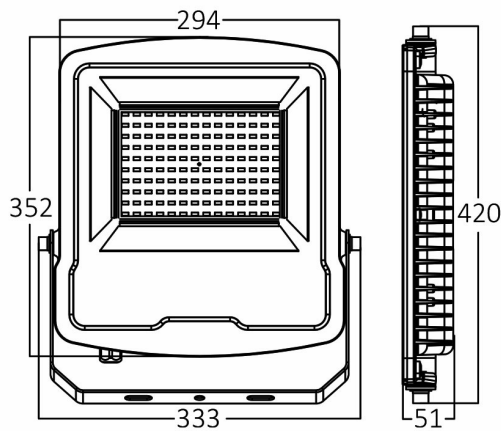

Braytron

PRODUCT DATASHEET

MODEL NO BT61-09432

DESCRIPTION BRY-FLOOD-SL-150W-GRY-6500K-IP65-LED FLOODLIGHT

Luminare is intended to use in outdoor applications

BRAYTRON SRL

Bulaverdul iuliu maniu, Nr.616, Sector 6, 061129, Bucuresti-ROMANIA

Electrical Characteristics

Lifetime	:	20000 h
Voltage	:	220-240V
Power Factor	:	>0,9
Material	:	Aluminium
Working Temperature	:	-20 C+40 C
Frequency	:	50-60 Hz

Package Informations

N.W.	:	9,54 kgs
G.W.	:	10,95 kgs
PCS/CTN	:	3 pcs
Length	:	350 mm
Width	:	190 mm
Height	:	450 mm
EAN	:	5949097702631

Product Characteristics

Wattage	:	150 w
Color Temperature	:	6500K
Quse Lumen	:	12200 lm
Color Rendering Index (CRI)	:	>80
Energy Efficiency Level	:	F
Beam Angle	:	120° Degrees
Color Category	:	Cool White

Dimensions & Weight

P. Length	:	333 mm
P. Width	:	51 mm
P. Height	:	420 mm
Weight	:	3180 gr