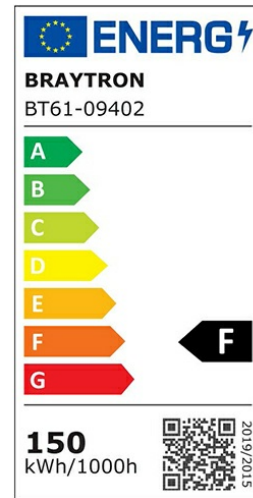

PRODUCT DATASHEET

MODEL NO BT61-09402

DESCRIPTION BRY-FLOOD-SL-150W-GRY-3000K-IP65-LED FLOODLIGHT

Luminare is intended to use in outdoor applications

General Characteristics

Model No	:	BT61-09402
Main Family	:	Outdoor Lighting
Sub Family	:	LED Floodlight
Type	:	Flood
Body Color	:	Grey
Lamp Shape	:	Directional
Dimmable	:	Not-Dimmable
Light Source	:	LED
Warranty	:	3 years
Class	:	Class I
IP	:	IP65
IK	:	IK06

Electrical Characteristics

Lifetime	:	20000 h
Voltage	:	220-240V
Power Factor	:	>0,9
Material	:	Aluminium
Working Temperature	:	-20 C+40 C
Frequency	:	50-60 Hz

Package Informations

N.W.	:	9,54 kgs
G.W.	:	10,95 kgs
PCS/CTN	:	3 pcs
Length	:	350 mm
Width	:	190 mm
Height	:	450 mm
EAN	:	5949097703621

Product Characteristics

Wattage	:	150 w
Color Temperature	:	3000K
Quse Lumen	:	12200 lm
Color Rendering Index (CRI)	:	>80
Energy Efficiency Level	:	F
Beam Angle	:	120° Degrees
Color Category	:	Warm White

Dimensions & Weight

P. Length	:	333 mm
P. Width	:	51 mm
P. Height	:	420 mm
Weight	:	3180 gr