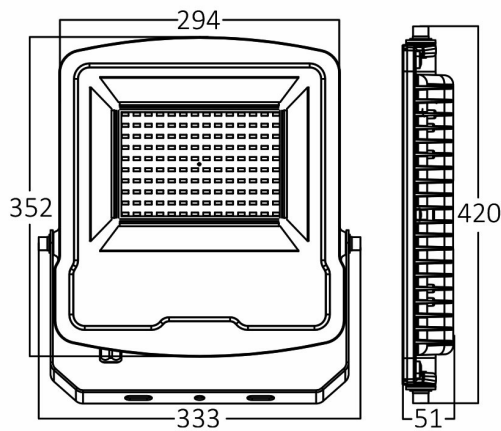

Braytron

PRODUCT DATASHEET

MODEL NO BT61-09402

DESCRIPTION BRY-FLOOD-SL-150W-GRY-3000K-IP65-LED FLOODLIGHT

Luminare is intended to use in outdoor applications

BRAYTRON SRL

Bulavardul iuliu maniu, Nr.616, Sector 6, 061129, Bucuresti-ROMANIA

Electrical Characteristics

Lifetime	:	20000 h
Voltage	:	220-240V
Power Factor	:	>0,9
Material	:	Aluminium
Working Temperature	:	-20 C+40 C
Frequency	:	50-60 Hz

Package Informations

N.W.	:	9,54 kgs
G.W.	:	10,95 kgs
PCS/CTN	:	3 pcs
Length	:	350 mm
Width	:	190 mm
Height	:	450 mm
EAN	:	5949097703621

Product Characteristics

Wattage	:	150 w
Color Temperature	:	3000K
Quse Lumen	:	12200 lm
Color Rendering Index (CRI)	:	>80
Energy Efficiency Level	:	F
Beam Angle	:	120° Degrees
Color Category	:	Warm White

Dimensions & Weight

P. Length	:	333 mm
P. Width	:	51 mm
P. Height	:	420 mm
Weight	:	3180 gr