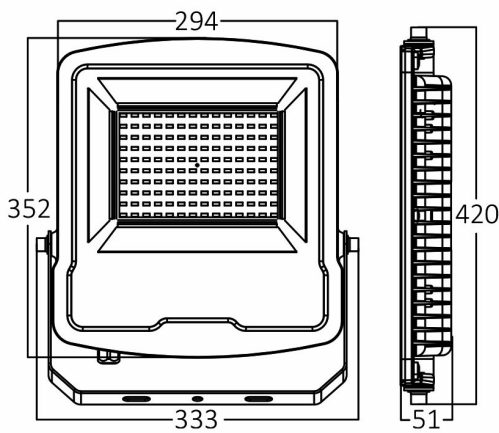

PRODUCT DATASHEET

MODEL NO BT61-09402

DESCRIPTION BRY-FLOOD-SL-150W-GRY-3000K-IP65-LED FLOODLIGHT

Luminare is intended to use in outdoor applications

General Characteristics

Model No	:	BT61-09402
Main Family	:	Outdoor Lighting
Sub Family	:	LED Floodlight
Type	:	Flood
Body Color	:	Grey
Lamp Shape	:	Directional
Dimmable	:	Not-Dimmable
Light Source	:	LED
Warranty	:	3 years
Class	:	Class I
IP	:	IP65
IK	:	IK06

Electrical Characteristics

Lifetime	:	20000 h
Voltage	:	220-240V
Power Factor	:	>0,9
Material	:	Aluminium
Working Temperature	:	-20 C+40 C
Frequency	:	50-60 Hz

Package Informations

N.W.	:	9,54 kgs
G.W.	:	10,95 kgs
PCS/CTN	:	3 pcs
Length	:	350 mm
Width	:	190 mm
Height	:	450 mm
EAN	:	5949097703621

Product Characteristics

Wattage	:	150 w
Color Temperature	:	3000K
Quse Lumen	:	12200 lm
Color Rendering Index (CRI)	:	>80
Energy Efficiency Level	:	F
Beam Angle	:	120° Degrees
Color Category	:	Warm White

Dimensions & Weight

P. Length	:	333 mm
P. Width	:	51 mm
P. Height	:	420 mm
Weight	:	3180 gr