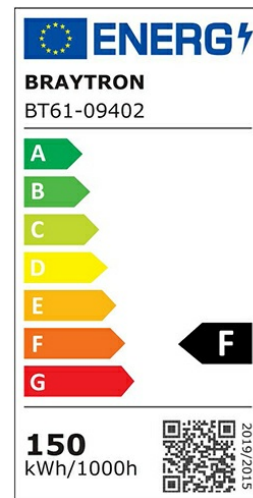

Braytron

PRODUCT DATASHEET

MODEL NO BT61-09402

DESCRIPTION BRY-FLOOD-SL-150W-GRY-3000K-IP65-LED FLOODLIGHT

Luminare is intended to use in outdoor applications

BRAYTRON SRL

Bulavardul iuliu maniu, Nr.616, Sector 6, 061129, Bucuresti-ROMANIA

info@braytron.com

www.braytron.com

General Characteristics

Model No	:	BT61-09402
Main Family	:	Outdoor Lighting
Sub Family	:	LED Floodlight
Type	:	Flood
Body Color	:	Grey
Lamp Shape	:	Directional
Dimmable	:	Not-Dimmable
Light Source	:	LED
Warranty	:	3 years
Class	:	Class I
IP	:	IP65
IK	:	IK06

Electrical Characteristics

Lifetime	:	20000 h
Voltage	:	220-240V
Power Factor	:	>0,9
Material	:	Aluminium
Working Temperature	:	-20 C+40 C
Frequency	:	50-60 Hz

Package Informations

N.W.	:	9,54 kgs
G.W.	:	10,95 kgs
PCS/CTN	:	3 pcs
Length	:	350 mm
Width	:	190 mm
Height	:	450 mm
EAN	:	5949097703621

Product Characteristics

Wattage	:	150 w
Color Temperature	:	3000K
Quse Lumen	:	12200 lm
Color Rendering Index (CRI)	:	>80
Energy Efficiency Level	:	F
Beam Angle	:	120° Degrees
Color Category	:	Warm White