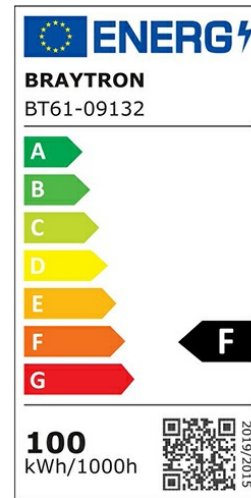

## PRODUCT DATASHEET

MODEL NO BT61-09132

DESCRIPTION BRY-FLOOD-SL-100W-GRY-6500K-IP65-LED FLOODLIGHT

Luminare is intended to use in outdoor applications

### General Characteristics

Model No	:	BT61-09132
Main Family	:	Outdoor Lighting
Sub Family	:	LED Floodlight
Type	:	Flood
Body Color	:	Grey
Lamp Shape	:	Directional
Dimmable	:	Not-Dimmable
Light Source	:	LED
Warranty	:	3 years
Class	:	Class I
IP	:	IP65
IK	:	IK06

### Electrical Characteristics

Lifetime	:	20000 h
Voltage	:	220-240V
Power Factor	:	>0,9
Material	:	Aluminium
Working Temperature	:	-20 C+40 C
Frequency	:	50-60 Hz

### Product Characteristics

Wattage	:	100 w
Color Temperature	:	6500K
Quse Lumen	:	8300 lm
Color Rendering Index (CRI)	:	>80
Energy Efficiency Level	:	F
Beam Angle	:	120° Degrees
Color Category	:	Cool White