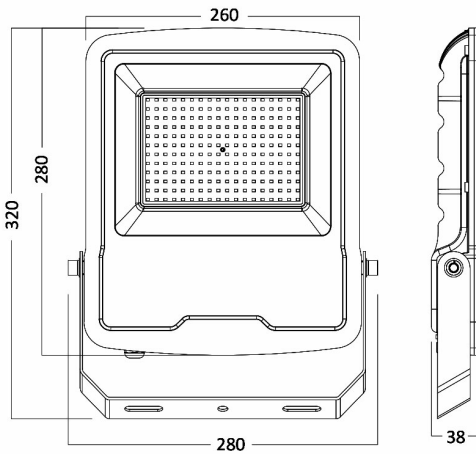

## PRODUCT DATASHEET

MODEL NO BT61-09132

DESCRIPTION BRY-FLOOD-SL-100W-GRY-6500K-IP65-LED FLOODLIGHT

Luminare is intended to use in outdoor applications

### General Characteristics

Model No	:	BT61-09132
Main Family	:	Outdoor Lighting
Sub Family	:	LED Floodlight
Type	:	Flood
Body Color	:	Grey
Lamp Shape	:	Directional
Dimmable	:	Not-Dimmable
Light Source	:	LED
Warranty	:	3 years
Class	:	Class I
IP	:	IP65
IK	:	IK06

### Package Informations

N.W.	:	7,00 kgs
G.W.	:	8,10 kgs
PCS/CTN	:	4 pcs
Length	:	300 mm
Width	:	200 mm
Height	:	350 mm
EAN	:	5949097702617

### Dimensions & Weight

P. Length	:	280 mm
P. Width	:	38 mm
P. Height	:	320 mm
Weight	:	1750 gr