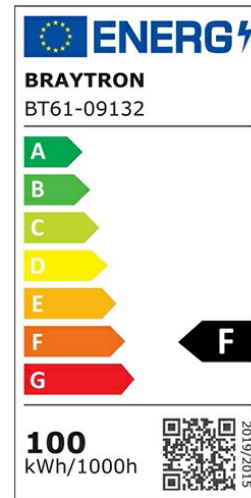

## PRODUCT DATASHEET

MODEL NO BT61-09132

DESCRIPTION BRY-FLOOD-SL-100W-GRY-6500K-IP65-LED FLOODLIGHT

Luminare is intended to use in outdoor applications

### General Characteristics

Model No	:	BT61-09132
Main Family	:	Outdoor Lighting
Sub Family	:	LED Floodlight
Type	:	Flood
Body Color	:	Grey
Lamp Shape	:	Directional
Dimmable	:	Not-Dimmable
Light Source	:	LED
Warranty	:	3 years
Class	:	Class I
IP	:	IP65
IK	:	IK06

### Electrical Characteristics

Lifetime (at 2.7 h/day)	:	20000 h
Voltage	:	220-240V
Power Factor	:	>0,9
Material	:	Aluminium
Working Temperature	:	-20 C+40 C
Frequency	:	50-60 Hz

### Product Characteristics

Wattage	:	100 w
Color Temperature	:	6500K
Quse Lumen	:	8300 lm
Color Rendering Index (CRI)	:	>80
Energy Efficiency Level	:	F
Beam Angle	:	120° Degrees
Color Category	:	Cool White