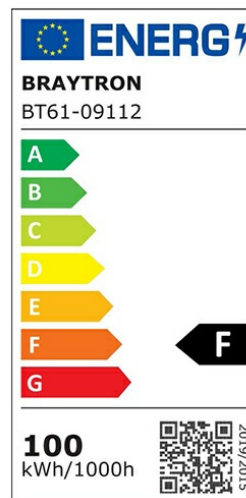

PRODUCT DATASHEET

MODEL NO BT61-09112

DESCRIPTION BRY-FLOOD-SL-100W-GRY-4000K-IP65-LED FLOODLIGHT

Luminare is intended to use in outdoor applications

General Characteristics

Model No	:	BT61-09112
Main Family	:	Outdoor Lighting
Sub Family	:	LED Floodlight
Type	:	Flood
Body Color	:	Grey
Lamp Shape	:	Directional
Dimmable	:	Not-Dimmable
Light Source	:	LED
Warranty	:	3 years
Class	:	Class I
IP	:	IP65
IK	:	IK06

Electrical Characteristics

Lifetime	:	20000 h
Voltage	:	220-240V
Power Factor	:	>0,9
Material	:	Aluminium
Working Temperature	:	-20 C+40 C
Frequency	:	50-60 Hz

Package Informations

N.W.	:	7,00 kgs
G.W.	:	8,10 kgs
PCS/CTN	:	4 pcs
Length	:	300 mm
Width	:	200 mm
Height	:	350 mm
EAN	:	5949097703775

Product Characteristics

Wattage	:	100 w
Color Temperature	:	4000K
Quse Lumen	:	8300 lm
Color Rendering Index (CRI)	:	>80
Energy Efficiency Level	:	F
Beam Angle	:	120° Degrees
Color Category	:	Natural White