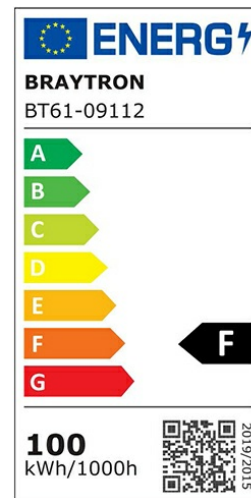

Braytron

PRODUCT DATASHEET

MODEL NO BT61-09112

DESCRIPTION BRY-FLOOD-SL-100W-GRY-4000K-IP65-LED FLOODLIGHT

Luminare is intended to use in outdoor applications

BRAYTRON SRL

Bulavardul iuliu maniu, Nr.616, Sector 6, 061129, Bucuresti-ROMANIA

info@braytron.com

www.braytron.com

Page 1-2

General Characteristics

Model No	:	BT61-09112
Main Family	:	Outdoor Lighting
Sub Family	:	LED Floodlight
Type	:	Flood
Body Color	:	Grey
Lamp Shape	:	Directional
Dimmable	:	Not-Dimmable
Light Source	:	LED
Warranty	:	3 years
Class	:	Class I
IP	:	IP65
IK	:	IK06

Electrical Characteristics

Lifetime	:	20000 h
Voltage	:	220-240V
Power Factor	:	>0,9
Material	:	Aluminium
Working Temperature	:	-20 C+40 C
Frequency	:	50-60 Hz

Package Informations

N.W.	:	7,00 kgs
G.W.	:	8,10 kgs
PCS/CTN	:	4 pcs
Length	:	300 mm
Width	:	200 mm
Height	:	350 mm
EAN	:	5949097703775

Product Characteristics

Wattage	:	100 w
Color Temperature	:	4000K
Quse Lumen	:	8300 lm
Color Rendering Index (CRI)	:	>80
Energy Efficiency Level	:	F
Beam Angle	:	120° Degrees
Color Category	:	Natural White