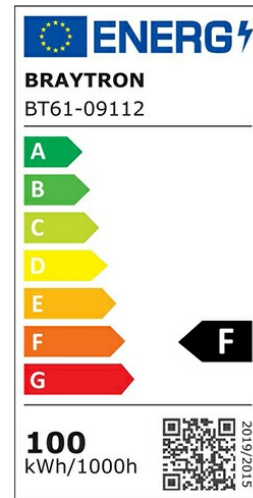

PRODUCT DATASHEET

MODEL NO BT61-09112

DESCRIPTION BRY-FLOOD-SL-100W-GRY-4000K-IP65-LED FLOODLIGHT

Luminare is intended to use in outdoor applications

General Characteristics

Model No	:	BT61-09112
Main Family	:	Outdoor Lighting
Sub Family	:	LED Floodlight
Type	:	Flood
Body Color	:	Grey
Lamp Shape	:	Directional
Dimmable	:	Not-Dimmable
Light Source	:	LED
Warranty	:	3 years
Class	:	Class I
IP	:	IP65
IK	:	IK06

Electrical Characteristics

Lifetime (at 2.7 h/day)	:	20000 h
Voltage	:	220-240V
Power Factor	:	>0,9
Material	:	Aluminium
Working Temperature	:	-20 C+40 C
Frequency	:	50-60 Hz

Package Informations

N.W.	:	7,00 kgs
G.W.	:	8,10 kgs
PCS/CTN	:	4 pcs
Length	:	300 mm
Width	:	200 mm
Height	:	350 mm
EAN	:	5949097703775

Product Characteristics

Wattage	:	100 w
Color Temperature	:	4000K
Quse Lumen	:	8300 lm
Color Rendering Index (CRI)	:	>80
Energy Efficiency Level	:	F
Beam Angle	:	120° Degrees
Color Category	:	Natural White