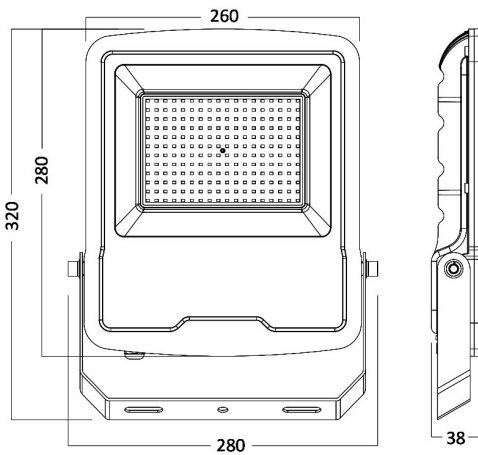

Braytron

PRODUCT DATASHEET

MODEL NO BT61-09112

DESCRIPTION BRY-FLOOD-SL-100W-GRY-4000K-IP65-LED FLOODLIGHT

Luminare is intended to use in outdoor applications

BRAYTRON SRL

Bulavardul iuliu maniu, Nr.616, Sector 6, 061129, Bucuresti-ROMANIA

Electrical Characteristics

Lifetime	:	20000 h
Voltage	:	220-240V
Power Factor	:	>0,9
Material	:	Aluminium
Working Temperature	:	-20 C+40 C
Frequency	:	50-60 Hz

Package Informations

N.W.	:	7,00 kgs
G.W.	:	8,10 kgs
PCS/CTN	:	4 pcs
Length	:	300 mm
Width	:	200 mm
Height	:	350 mm
EAN	:	5949097703775

Product Characteristics

Wattage	:	100 w
Color Temperature	:	4000K
Quse Lumen	:	8300 lm
Color Rendering Index (CRI)	:	>80
Energy Efficiency Level	:	F
Beam Angle	:	120° Degrees
Color Category	:	Natural White

Dimensions & Weight

P. Length	:	280 mm
P. Width	:	38 mm
P. Height	:	320 mm
Weight	:	1750 gr