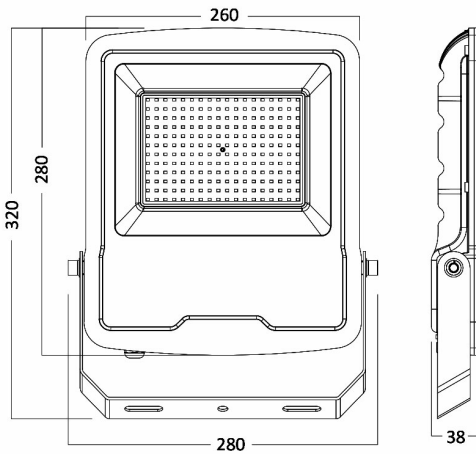

PRODUCT DATASHEET

MODEL NO BT61-09112

DESCRIPTION BRY-FLOOD-SL-100W-GRY-4000K-IP65-LED FLOODLIGHT

Luminare is intended to use in outdoor applications

General Characteristics

Model No	:	BT61-09112
Main Family	:	Outdoor Lighting
Sub Family	:	LED Floodlight
Type	:	Flood
Body Color	:	Grey
Lamp Shape	:	Directional
Dimmable	:	Not-Dimmable
Light Source	:	LED
Warranty	:	3 years
Class	:	Class I
IP	:	IP65
IK	:	IK06

Electrical Characteristics

Lifetime (at 2.7 h/day)	:	20000 h
Voltage	:	220-240V
Power Factor	:	>0,9
Material	:	Aluminium
Working Temperature	:	-20 C+40 C
Frequency	:	50-60 Hz

Package Informations

N.W.	:	7,00 kgs
G.W.	:	8,10 kgs
PCS/CTN	:	4 pcs
Length	:	300 mm
Width	:	200 mm
Height	:	350 mm
EAN	:	5949097703775

Product Characteristics

Wattage	:	100 w
Color Temperature	:	4000K
Quse Lumen	:	8300 lm
Color Rendering Index (CRI)	:	>80
Energy Efficiency Level	:	F
Beam Angle	:	120° Degrees
Color Category	:	Natural White

Dimensions & Weight

P. Length	:	280 mm
P. Width	:	38 mm
P. Height	:	320 mm
Weight	:	1750 gr