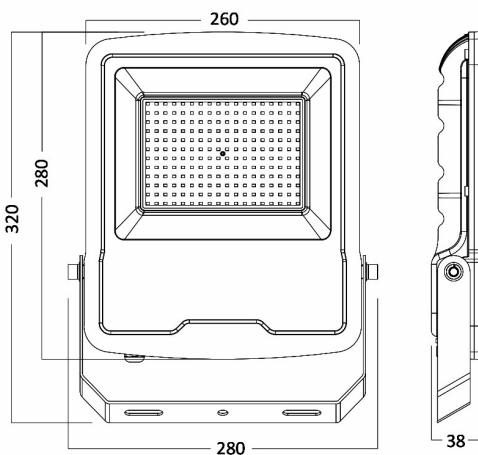

PRODUCT DATASHEET

MODEL NO BT61-09112

DESCRIPTION BRY-FLOOD-SL-100W-GRY-4000K-IP65-LED FLOODLIGHT

Luminare is intended to use in outdoor applications

General Characteristics

Model No	:	BT61-09112
Main Family	:	Outdoor Lighting
Sub Family	:	LED Floodlight
Type	:	Flood
Body Color	:	Grey
Lamp Shape	:	Directional
Dimmable	:	Not-Dimmable
Light Source	:	LED
Warranty	:	3 years
Class	:	Class I
IP	:	IP65
IK	:	IK06

Electrical Characteristics

Lifetime	:	20000 h
Voltage	:	220-240V
Power Factor	:	>0,9
Material	:	Aluminium
Working Temperature	:	-20 C+40 C
Frequency	:	50-60 Hz

Package Informations

N.W.	:	7,00 kgs
G.W.	:	8,10 kgs
PCS/CTN	:	4 pcs
Length	:	300 mm
Width	:	200 mm
Height	:	350 mm
EAN	:	5949097703775

Product Characteristics

Wattage	:	100 w
Color Temperature	:	4000K
Quse Lumen	:	8300 lm
Color Rendering Index (CRI)	:	>80
Energy Efficiency Level	:	F
Beam Angle	:	120° Degrees
Color Category	:	Natural White

Dimensions & Weight

P. Length	:	280 mm
P. Width	:	38 mm
P. Height	:	320 mm
Weight	:	1750 gr