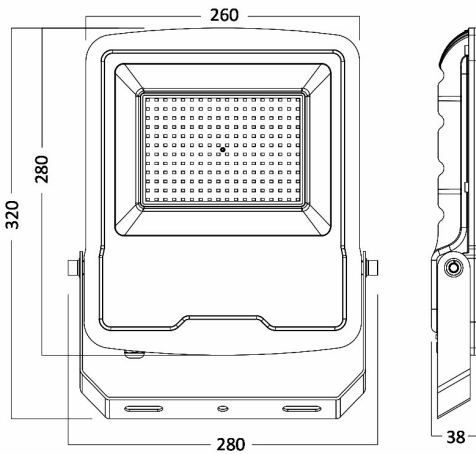

PRODUCT DATASHEET

MODEL NO BT61-09102

DESCRIPTION BRY-FLOOD-SL-100W-GRY-3000K-IP65-LED FLOODLIGHT

Luminare is intended to use in outdoor applications

General Characteristics

Model No	:	BT61-09102
Main Family	:	Outdoor Lighting
Sub Family	:	LED Floodlight
Type	:	Flood
Body Color	:	Grey
Lamp Shape	:	Directional
Dimmable	:	Not-Dimmable
Light Source	:	LED
Warranty	:	3 years
Class	:	Class I
IP	:	IP65
IK	:	IK06

Electrical Characteristics

Lifetime	:	20000 h
Voltage	:	220-240V
Power Factor	:	>0,9
Material	:	Aluminium
Working Temperature	:	-20 C+40 C
Frequency	:	50-60 Hz

Package Informations

N.W.	:	7,00 kgs
G.W.	:	8,10 kgs
PCS/CTN	:	4 pcs
Length	:	300 mm
Width	:	200 mm
Height	:	350 mm
EAN	:	5949097702600

Product Characteristics

Wattage	:	100 w
Color Temperature	:	3000K
Quse Lumen	:	8300 lm
Color Rendering Index (CRI)	:	>80
Energy Efficiency Level	:	F
Beam Angle	:	120° Degrees
Color Category	:	Warm White

Dimensions & Weight

P. Length	:	280 mm
P. Width	:	38 mm
P. Height	:	320 mm
Weight	:	1750 gr