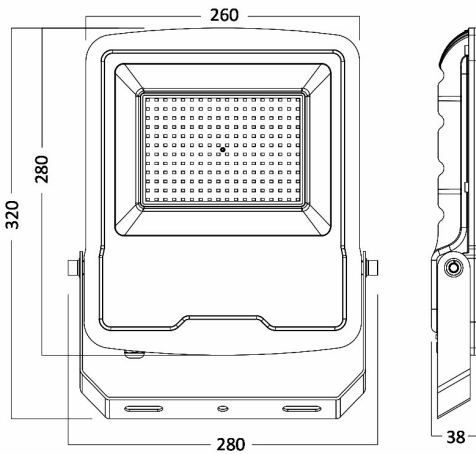

PRODUCT DATASHEET

MODEL NO BT61-09102

DESCRIPTION BRY-FLOOD-SL-100W-GRY-3000K-IP65-LED FLOODLIGHT

Luminare is intended to use in outdoor applications

General Characteristics

Model No	:	BT61-09102
Main Family	:	Outdoor Lighting
Sub Family	:	LED Floodlight
Type	:	Flood
Body Color	:	Grey
Lamp Shape	:	Directional
Dimmable	:	Not-Dimmable
Light Source	:	LED
Warranty	:	3 years
Class	:	Class I
IP	:	IP65
IK	:	IK06

Electrical Characteristics

Lifetime (at 2.7 h/day)	:	20000 h
Voltage	:	220-240V
Power Factor	:	>0,9
Material	:	Aluminium
Working Temperature	:	-20 C+40 C
Frequency	:	50-60 Hz

Package Informations

N.W.	:	7,00 kgs
G.W.	:	8,10 kgs
PCS/CTN	:	4 pcs
Length	:	300 mm
Width	:	200 mm
Height	:	350 mm
EAN	:	5949097702600

Product Characteristics

Wattage	:	100 w
Color Temperature	:	3000K
Quse Lumen	:	8300 lm
Color Rendering Index (CRI)	:	>80
Energy Efficiency Level	:	F
Beam Angle	:	120° Degrees
Color Category	:	Warm White

Dimensions & Weight

P. Length	:	280 mm
P. Width	:	38 mm
P. Height	:	320 mm
Weight	:	1750 gr