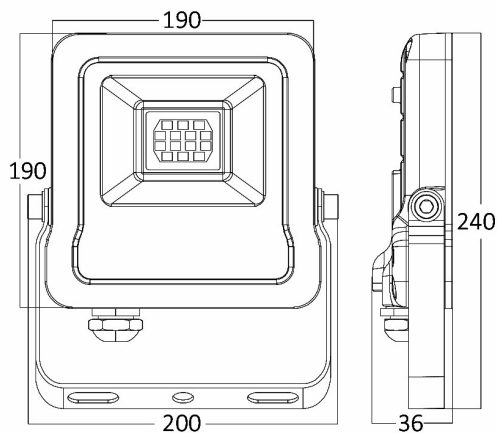

PRODUCT DATASHEET

MODEL NO BT61-05052

DESCRIPTION BRY-FLOOD-SL-50W-GRY-GRN-IP65-LED FLOODLIGHT

Luminare is intended to use in outdoor applications

General Characteristics

Model No	:	BT61-05052
Main Family	:	Outdoor Lighting
Sub Family	:	LED Floodlight
Type	:	Flood
Body Color	:	Grey
Lamp Shape	:	Directional
Dimmable	:	Not-Dimmable
Light Source	:	LED
Warranty	:	3 years
Class	:	Class I
IP	:	IP65
IK	:	IK06

Electrical Characteristics

Lifetime	:	20000 h
Voltage	:	220-240V
Power Factor	:	>0,9
Material	:	Aluminium
Working Temperature	:	-20 C+40 C
Frequency	:	50-60 Hz

Package Informations

N.W.	:	11,16 kgs
G.W.	:	13,05 kgs
PCS/CTN	:	12 pcs
Length	:	435 mm
Width	:	335 mm
Height	:	265 mm
EAN	:	5949097714979

Product Characteristics

Wattage	:	50 w
Color Temperature	:	Green
Color Rendering Index (CRI)	:	>70
Energy Efficiency Level	:	F
Beam Angle	:	120° Degrees

Dimensions & Weight

P. Length	:	200 mm
P. Width	:	36 mm
P. Height	:	240 mm
Weight	:	930 gr