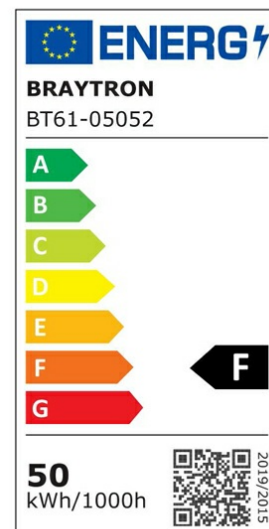

Braytron

PRODUCT DATASHEET

MODEL NO BT61-05052

DESCRIPTION BRY-FLOOD-SL-50W-GRY-GRN-IP65-LED FLOODLIGHT

Luminare is intended to use in outdoor applications

BRAYTRON SRL

Bulavardul iuliu maniu, Nr.616, Sector 6, 061129, Bucuresti-ROMANIA

info@braytron.com

www.braytron.com