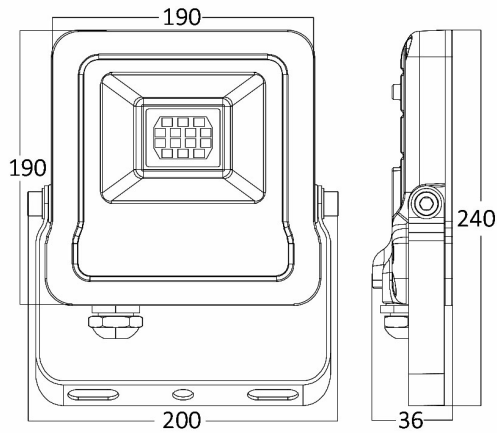

Braytron

PRODUCT DATASHEET

MODEL NO BT61-05032

DESCRIPTION BRY-FLOOD-SL-50W-GRY-6500K-IP65-LED FLOODLIGHT

Luminare is intended to use in outdoor applications

BRAYTRON SRL

Bulavardul iuliu maniu, Nr.616, Sector 6, 061129, Bucuresti-ROMANIA

Electrical Characteristics

Lifetime	:	20000 h
Voltage	:	220-240V
Power Factor	:	>0,9
Material	:	Aluminium
Working Temperature	:	-20 C+40 C
Frequency	:	50-60 Hz

Package Informations

N.W.	:	11,16 kgs
G.W.	:	13,05 kgs
PCS/CTN	:	12 pcs
Length	:	435 mm
Width	:	335 mm
Height	:	265 mm
EAN	:	5949097702570

Dimensions & Weight

P. Length	:	200 mm
P. Width	:	36 mm
P. Height	:	240 mm
Weight	:	930 gr