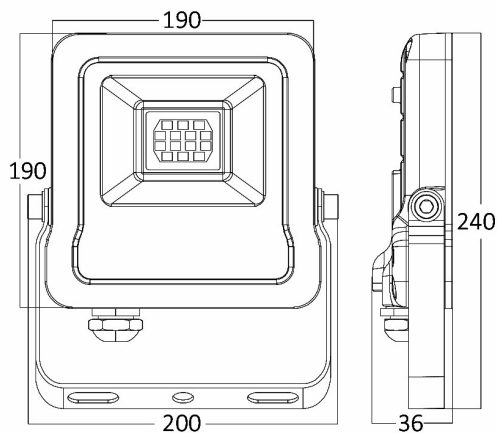

PRODUCT DATASHEET

MODEL NO BT61-05032

DESCRIPTION BRY-FLOOD-SL-50W-GRY-6500K-IP65-LED FLOODLIGHT

Luminare is intended to use in outdoor applications

General Characteristics

Model No	:	BT61-05032
Main Family	:	Outdoor Lighting
Sub Family	:	LED Floodlight
Type	:	Flood
Body Color	:	Grey
Lamp Shape	:	Directional
Dimmable	:	Not-Dimmable
Light Source	:	LED
Warranty	:	3 years
Class	:	Class I
IP	:	IP65
IK	:	IK06

Electrical Characteristics

Lifetime	:	20000 h
Voltage	:	220-240V
Power Factor	:	>0,9
Material	:	Aluminium
Working Temperature	:	-20 C+40 C
Frequency	:	50-60 Hz

Package Informations

N.W.	:	11,16 kgs
G.W.	:	13,05 kgs
PCS/CTN	:	12 pcs
Length	:	435 mm
Width	:	335 mm
Height	:	265 mm
EAN	:	5949097702570

Product Characteristics

Wattage	:	50 w
Color Temperature	:	6500K
Quse Lumen	:	4100 lm
Color Rendering Index (CRI)	:	>70
Energy Efficiency Level	:	F
Beam Angle	:	120° Degrees
Color Category	:	Cool White

Dimensions & Weight

P. Length	:	200 mm
P. Width	:	36 mm
P. Height	:	240 mm
Weight	:	930 gr