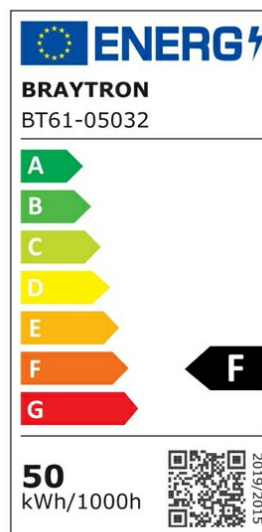

PRODUCT DATASHEET

MODEL NO BT61-05032

DESCRIPTION BRY-FLOOD-SL-50W-GRY-6500K-IP65-LED FLOODLIGHT

Luminare is intended to use in outdoor applications

General Characteristics

Model No	:	BT61-05032
Main Family	:	Outdoor Lighting
Sub Family	:	LED Floodlight
Type	:	Flood
Body Color	:	Grey
Lamp Shape	:	Directional
Dimmable	:	Not-Dimmable
Light Source	:	LED
Warranty	:	3 years
Class	:	Class I
IP	:	IP65
IK	:	IK06

Electrical Characteristics

Lifetime	:	20000 h
Voltage	:	220-240V
Power Factor	:	>0,9
Material	:	Aluminium
Working Temperature	:	-20 C+40 C
Frequency	:	50-60 Hz

Package Informations

N.W.	:	11,16 kgs
G.W.	:	13,05 kgs
PCS/CTN	:	12 pcs
Length	:	435 mm
Width	:	335 mm
Height	:	265 mm
EAN	:	5949097702570

Product Characteristics

Wattage	:	50 w
Color Temperature	:	6500K
Quse Lumen	:	4100 lm
Color Rendering Index (CRI)	:	>70
Energy Efficiency Level	:	F
Beam Angle	:	120° Degrees
Color Category	:	Cool White

Dimensions & Weight

P. Length	:	200 mm
P. Width	:	36 mm
P. Height	:	240 mm
Weight	:	930 gr