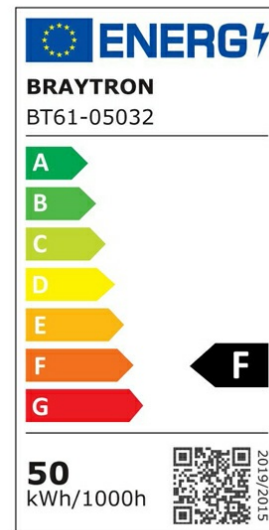

Braytron

PRODUCT DATASHEET

MODEL NO BT61-05032

DESCRIPTION BRY-FLOOD-SL-50W-GRY-6500K-IP65-LED FLOODLIGHT

Luminare is intended to use in outdoor applications

BRAYTRON SRL

Bulavardul iuliu maniu, Nr.616, Sector 6, 061129, Bucuresti-ROMANIA

info@braytron.com

www.braytron.com

General Characteristics

Model No	:	BT61-05032
Main Family	:	Outdoor Lighting
Sub Family	:	LED Floodlight
Type	:	Flood
Body Color	:	Grey
Lamp Shape	:	Directional
Dimmable	:	Not-Dimmable
Light Source	:	LED
Warranty	:	3 years
Class	:	Class I
IP	:	IP65
IK	:	IK06

Electrical Characteristics

Lifetime	:	20000 h
Voltage	:	220-240V
Power Factor	:	>0,9
Material	:	Aluminium
Working Temperature	:	-20 C+40 C
Frequency	:	50-60 Hz

Package Informations

N.W.	:	11,16 kgs
G.W.	:	13,05 kgs
PCS/CTN	:	12 pcs
Length	:	435 mm
Width	:	335 mm
Height	:	265 mm
EAN	:	5949097702570

Product Characteristics

Wattage	:	50 w
Color Temperature	:	6500K
Quse Lumen	:	4100 lm
Color Rendering Index (CRI)	:	>70
Energy Efficiency Level	:	F
Beam Angle	:	120° Degrees
Color Category	:	Cool White