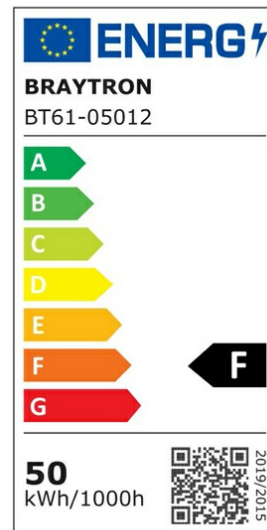

Braytron

PRODUCT DATASHEET

MODEL NO BT61-05012

DESCRIPTION BRY-FLOOD-SL-50W-GRY-4000K-IP65-LED FLOODLIGHT

Luminare is intended to use in outdoor applications

BRAYTRON SRL

Bulavardul iuliu maniu, Nr.616, Sector 6, 061129, Bucuresti-ROMANIA

info@braytron.com

www.braytron.com