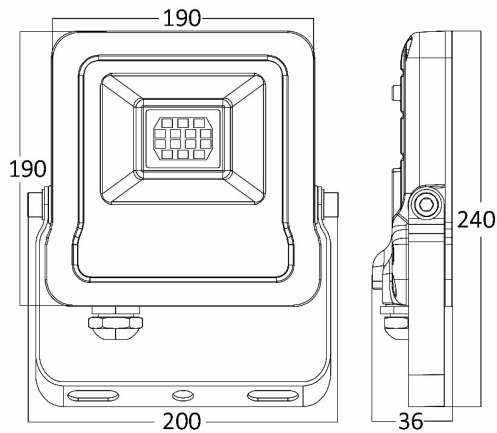

PRODUCT DATASHEET

MODEL NO BT61-05012

DESCRIPTION BRY-FLOOD-SL-50W-GRY-4000K-IP65-LED FLOODLIGHT

Luminare is intended to use in outdoor applications

General Characteristics

Model No	:	BT61-05012
Main Family	:	Outdoor Lighting
Sub Family	:	LED Floodlight
Type	:	Flood
Body Color	:	Grey
Lamp Shape	:	Directional
Dimmable	:	Not-Dimmable
Light Source	:	LED
Warranty	:	3 years
Class	:	Class I
IP	:	IP65
IK	:	IK06

Electrical Characteristics

Lifetime	:	20000 h
Voltage	:	220-240V
Power Factor	:	>0,9
Material	:	Aluminium
Working Temperature	:	-20 C+40 C
Frequency	:	50-60 Hz

Package Informations

N.W.	:	11,16 kgs
G.W.	:	13,05 kgs
PCS/CTN	:	12 pcs
Length	:	435 mm
Width	:	335 mm
Height	:	265 mm
EAN	:	5949097703751

Product Characteristics

Wattage	:	50 w
Color Temperature	:	4000K
Quse Lumen	:	4100 lm
Color Rendering Index (CRI)	:	>70
Energy Efficiency Level	:	F
Beam Angle	:	120° Degrees
Color Category	:	Natural White

Dimensions & Weight

P. Length	:	200 mm
P. Width	:	36 mm
P. Height	:	240 mm
Weight	:	930 gr