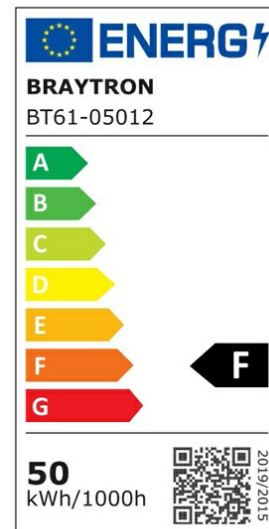

PRODUCT DATASHEET

MODEL NO BT61-05012

DESCRIPTION BRY-FLOOD-SL-50W-GRY-4000K-IP65-LED FLOODLIGHT

Luminare is intended to use in outdoor applications

General Characteristics

Model No	:	BT61-05012
Main Family	:	Outdoor Lighting
Sub Family	:	LED Floodlight
Type	:	Flood
Body Color	:	Grey
Lamp Shape	:	Directional
Dimmable	:	Not-Dimmable
Light Source	:	LED
Warranty	:	3 years
Class	:	Class I
IP	:	IP65
IK	:	IK06

Electrical Characteristics

Lifetime	:	20000 h
Voltage	:	220-240V
Power Factor	:	>0,9
Material	:	Aluminium
Working Temperature	:	-20 C+40 C
Frequency	:	50-60 Hz

Package Informations

N.W.	:	11,16 kgs
G.W.	:	13,05 kgs
PCS/CTN	:	12 pcs
Length	:	435 mm
Width	:	335 mm
Height	:	265 mm
EAN	:	5949097703751

Product Characteristics

Wattage	:	50 w
Color Temperature	:	4000K
Quse Lumen	:	4100 lm
Color Rendering Index (CRI)	:	>70
Energy Efficiency Level	:	F
Beam Angle	:	120° Degrees
Color Category	:	Natural White

Dimensions & Weight

P. Length	:	200 mm
P. Width	:	36 mm
P. Height	:	240 mm
Weight	:	930 gr