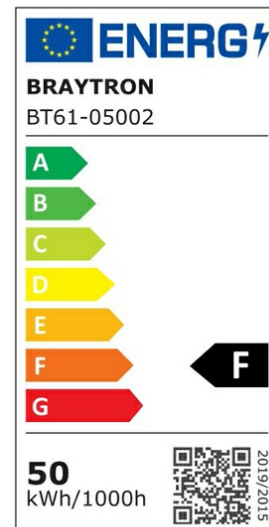

Braytron

PRODUCT DATASHEET

MODEL NO BT61-05002

DESCRIPTION BRY-FLOOD-SL-50W-GRY-3000K-IP65-LED FLOODLIGHT

Luminare is intended to use in outdoor applications

BRAYTRON SRL

Bulavardul Iuliu Maniu, Nr.616, Sector 6, 061129, Bucuresti-ROMANIA

info@braytron.com

www.braytron.com

Page 1-2