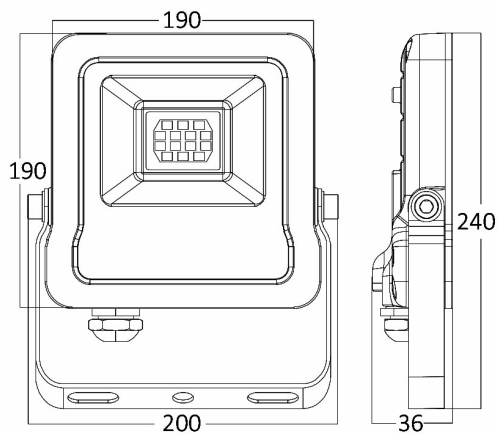

PRODUCT DATASHEET

MODEL NO BT61-05002

DESCRIPTION BRY-FLOOD-SL-50W-GRY-3000K-IP65-LED FLOODLIGHT

Luminare is intended to use in outdoor applications

General Characteristics

Model No	:	BT61-05002
Main Family	:	Outdoor Lighting
Sub Family	:	LED Floodlight
Type	:	Flood
Body Color	:	Grey
Lamp Shape	:	Directional
Dimmable	:	Not-Dimmable
Light Source	:	LED
Warranty	:	3 years
Class	:	Class I
IP	:	IP65
IK	:	IK06

Electrical Characteristics

Lifetime	:	20000 h
Voltage	:	220-240V
Power Factor	:	>0,9
Material	:	Aluminium
Working Temperature	:	-20 C+40 C
Frequency	:	50-60 Hz

Package Informations

N.W.	:	11,16 kgs
G.W.	:	13,05 kgs
PCS/CTN	:	12 pcs
Length	:	435 mm
Width	:	335 mm
Height	:	265 mm
EAN	:	5949097702563

Product Characteristics

Wattage	:	50 w
Color Temperature	:	3000K
Quse Lumen	:	4100 lm
Color Rendering Index (CRI)	:	>70
Energy Efficiency Level	:	F
Beam Angle	:	120° Degrees
Color Category	:	Warm White

Dimensions & Weight

P. Length	:	200 mm
P. Width	:	36 mm
P. Height	:	240 mm
Weight	:	930 gr